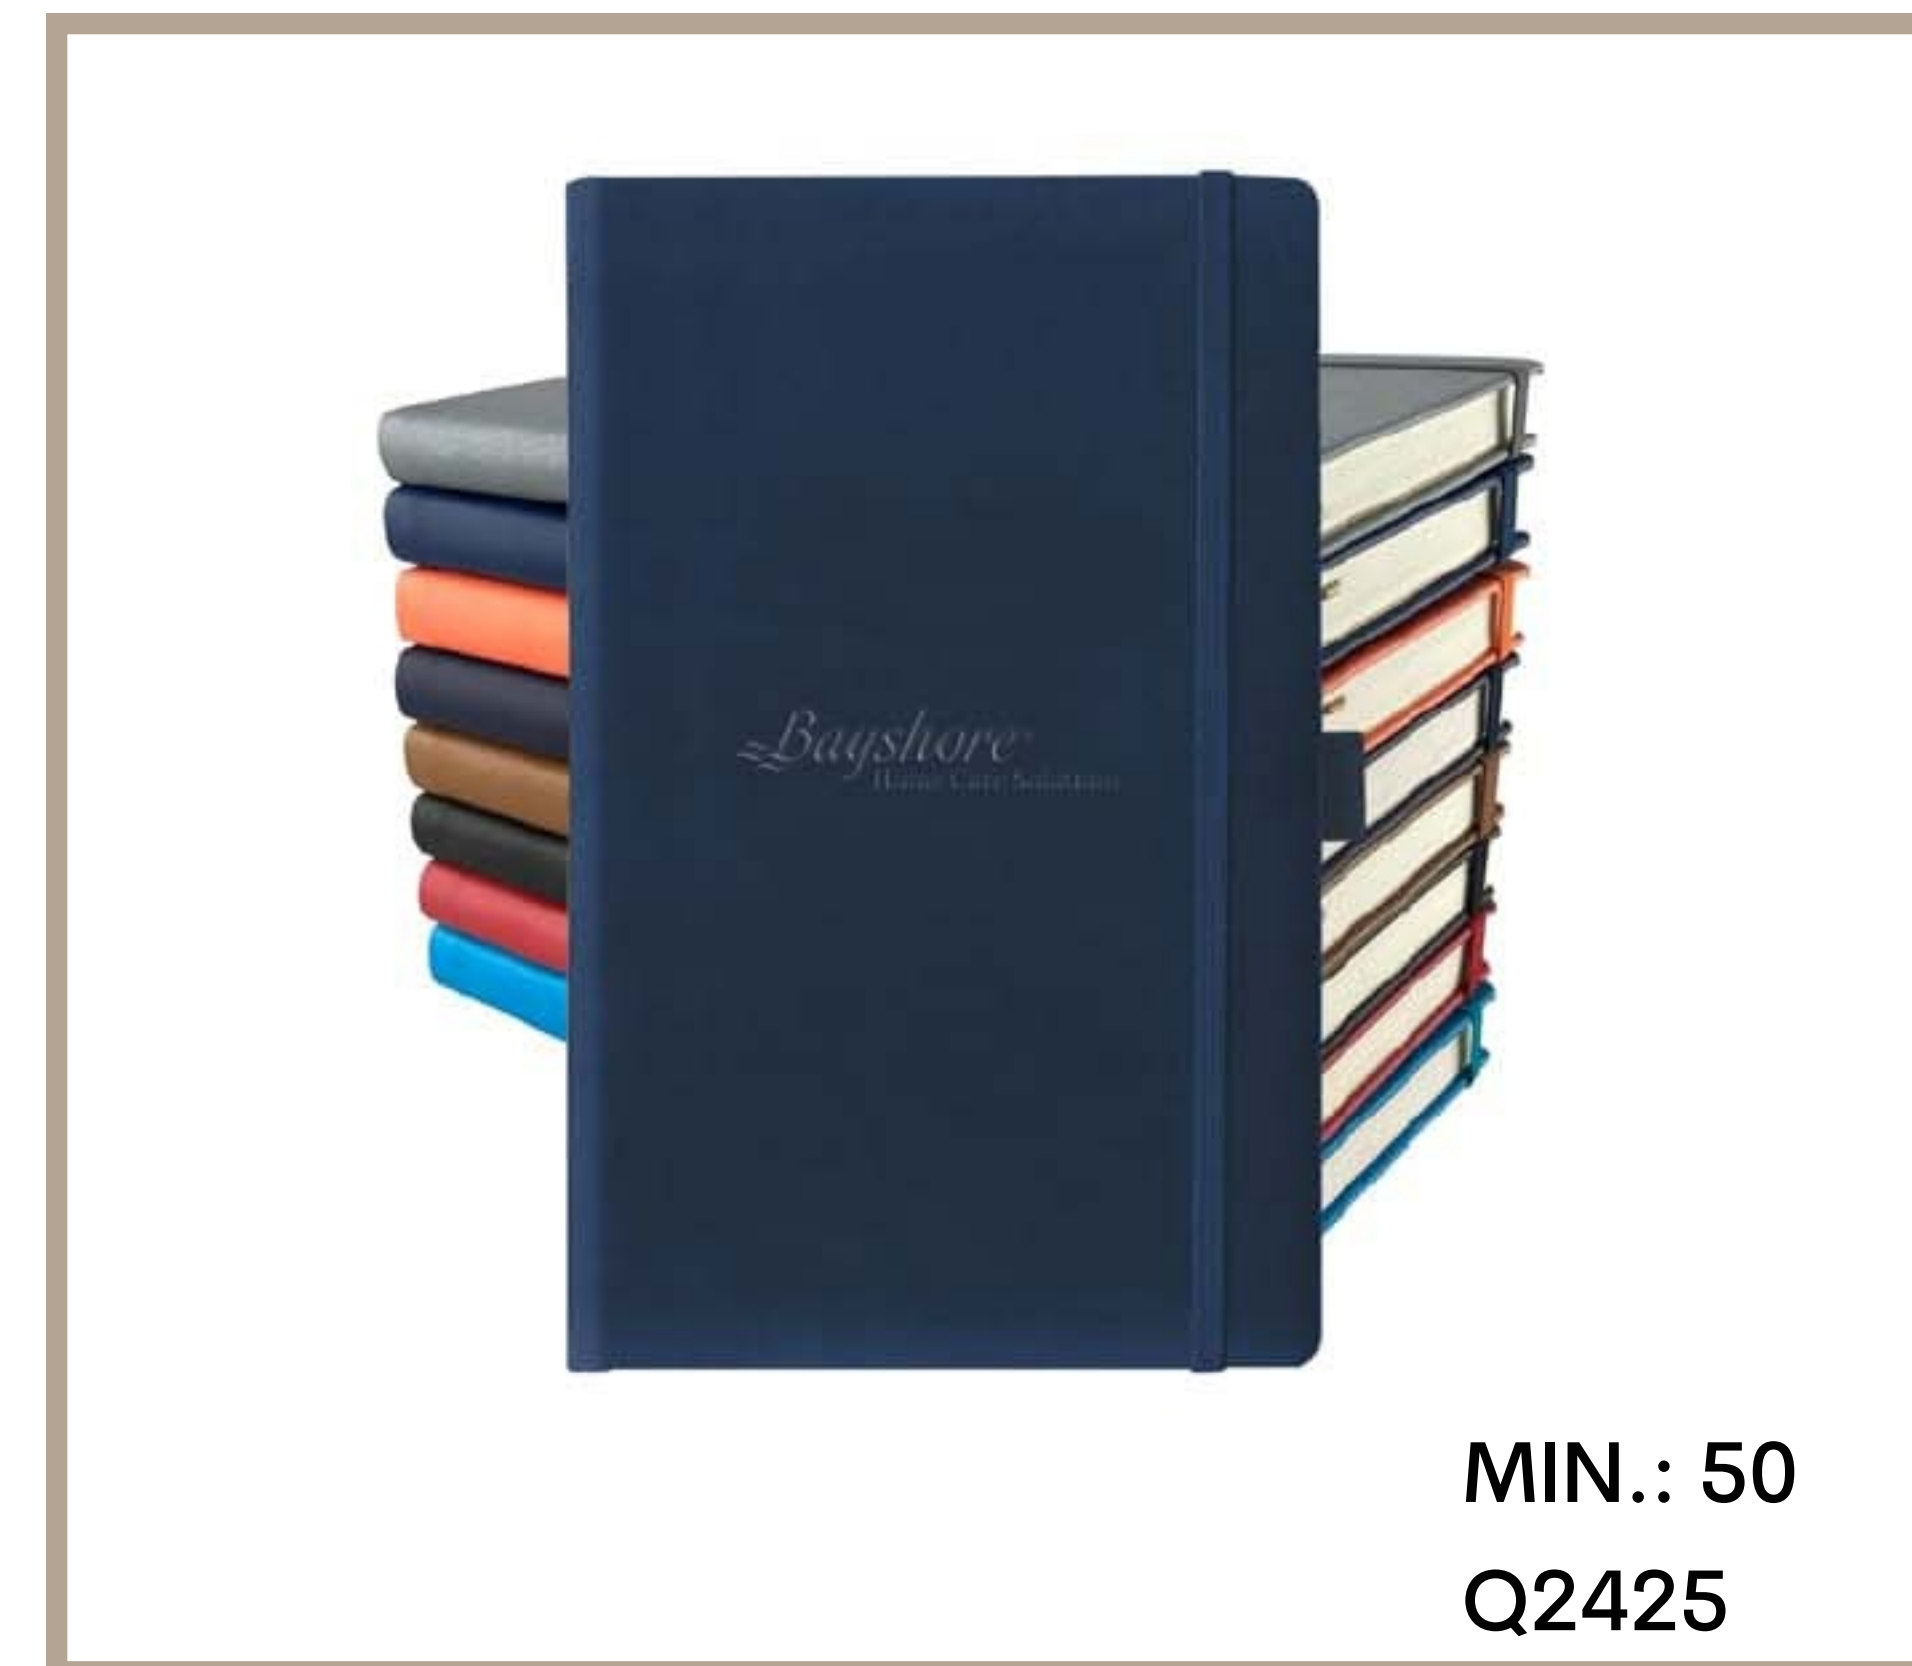

MIN.: 50
Q2425

Tucson Medium Ivory Journal, Featuring 224 ivory-lined pages, a gold ribbon marker, elastic closure and pen loop, and a back paper pocket – 5 1/4" x 8 3/8".

MIN.: 50
Q24MA

All Colour Medium Ivory Journal, Featuring 224 ivory-lined pages, coloured ribbon marker, page edges and end pages, matching elastic closure and pen loop – 5 1/4" x 8 3/8".