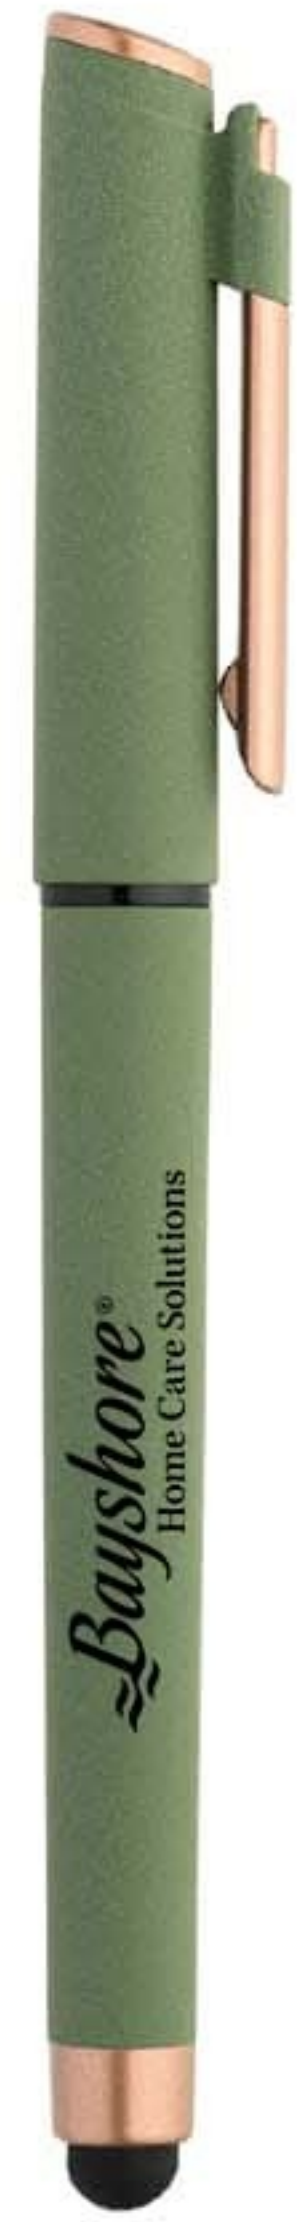

YORK RECYCLED PLASTIC BRONZE TRIM STYLUS GEL PEN

Recycled ABS gel pen with stone finish, matte bronze trims, rubber stylus, and a 0.7 mm / 400 m gel refill.

ALM
ALM-C