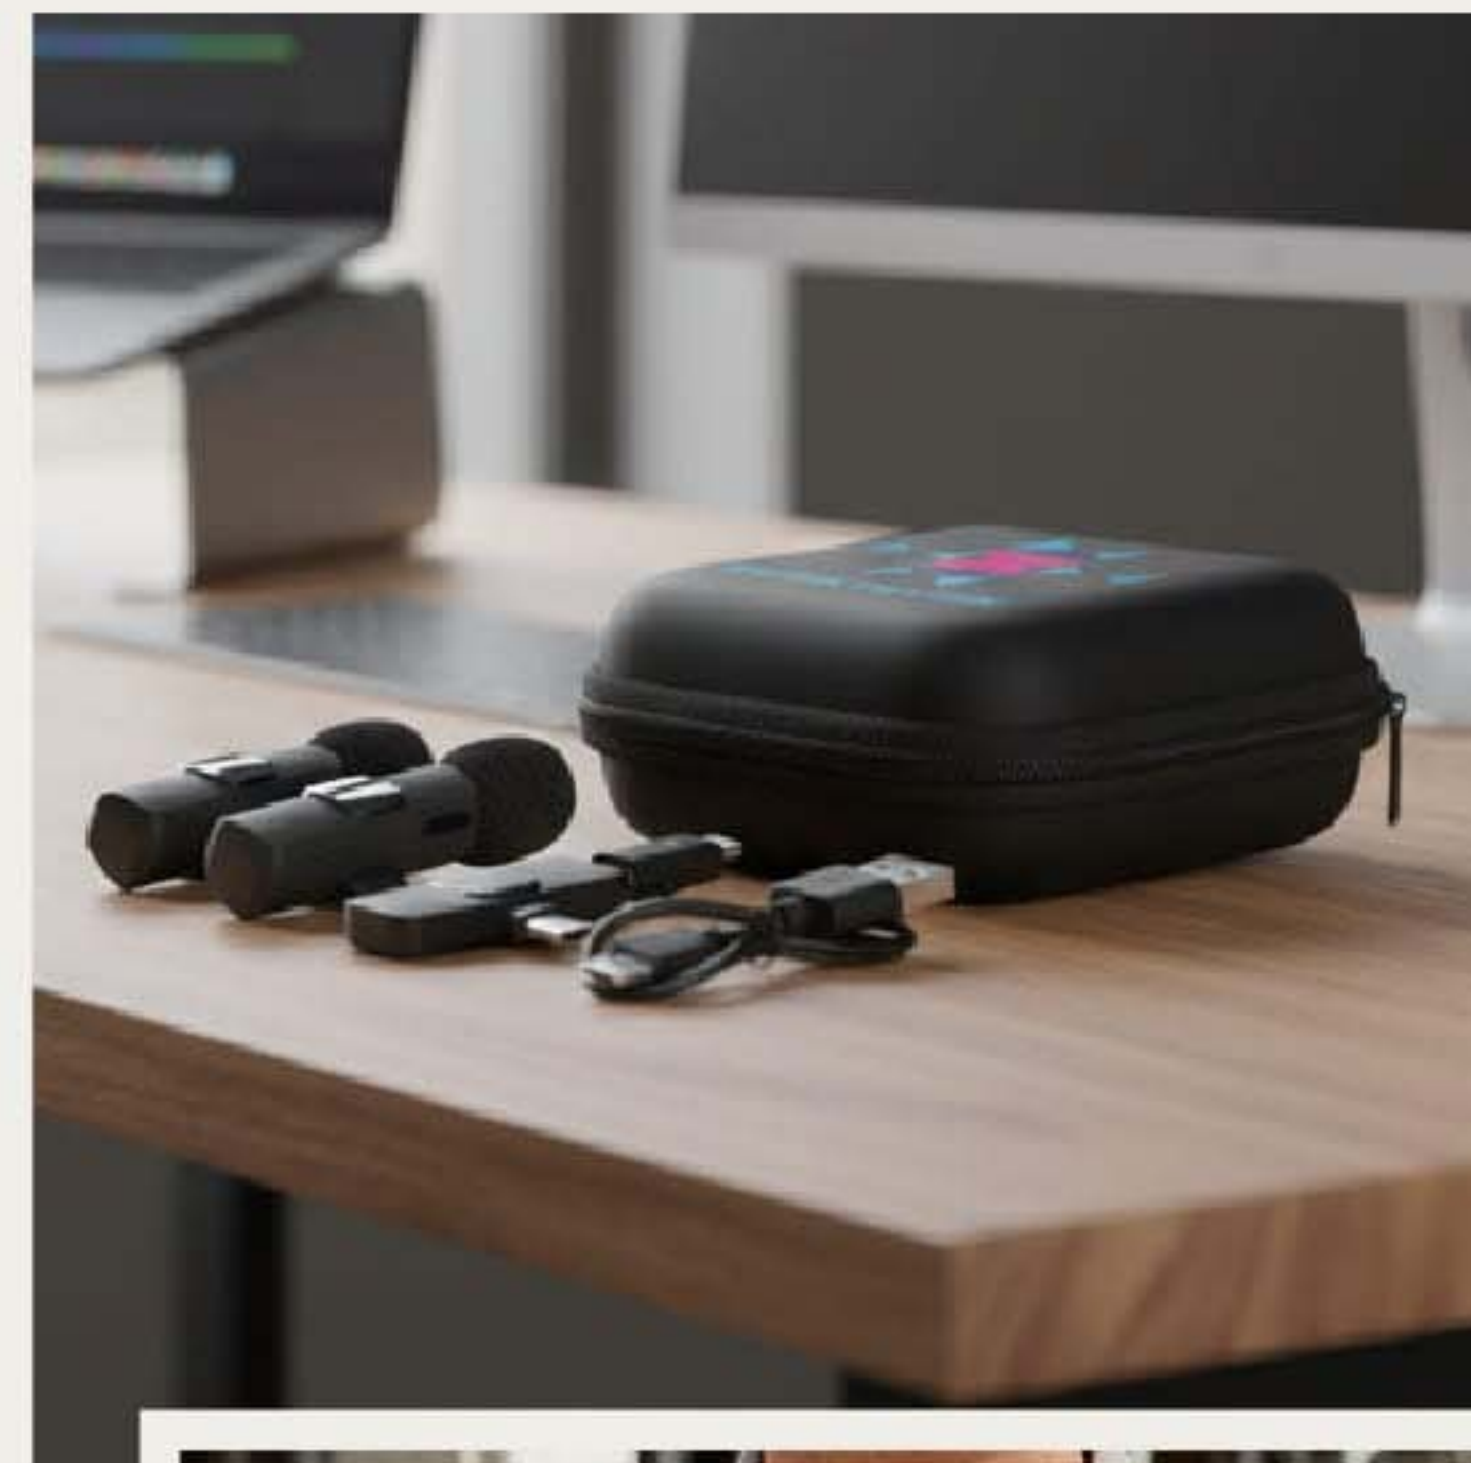

BEST SELLING MERCH 2026

Colour of the Year 2026
Cloud Dancer
11-4201

Bayshore®
Home Care Solutions

TOP PROMOTIONAL PRODUCTS INDUSTRY STATISTICS

85%

OF CONSUMERS REMEMBER THE ADVERTISER ON A PROMOTIONAL PRODUCT