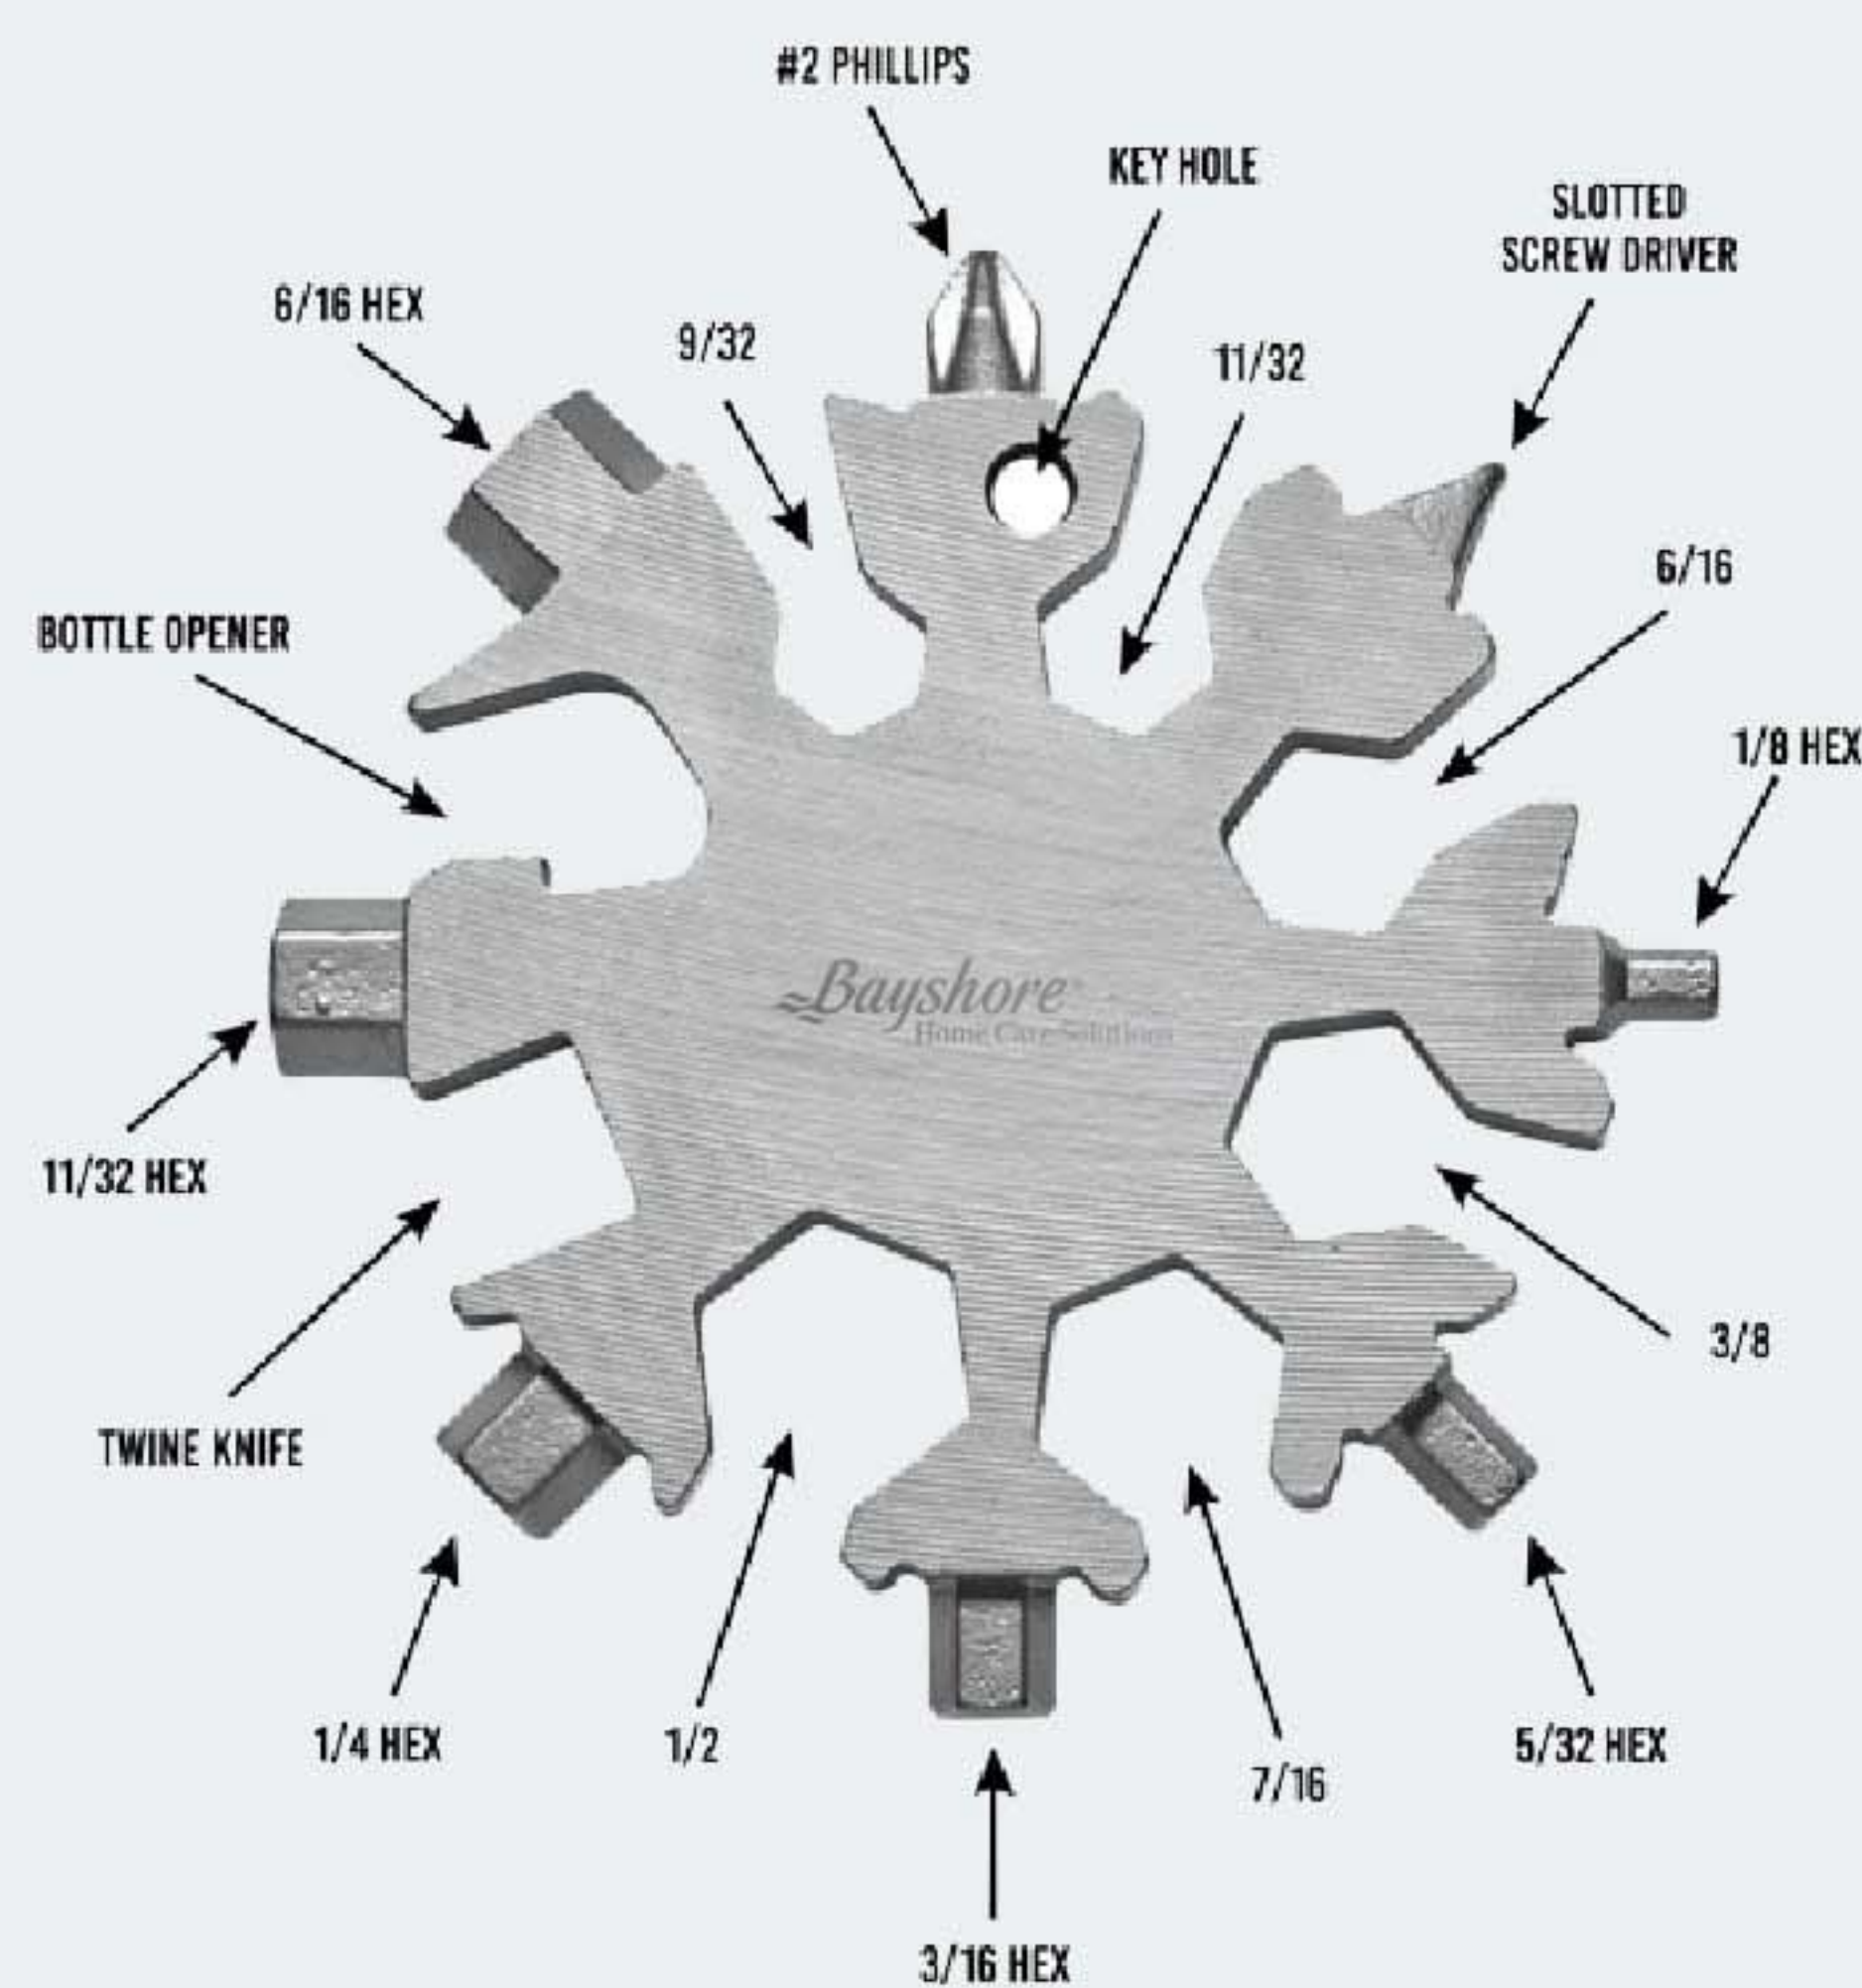

"AA" MINI MAGLITE®

- Maglite's best selling size at 5.75" in length
- Comes with 2 AA batteries and packaged in a sleek, black box
- Maglite is a USA Manufacturer

MIN.: 36
M2A

ELECTRIC CANDLE LIGHTER

- 9" Electric Lighters create a tiny electric arc, hot enough to light anything a normal lighter can
- No flames, no butane
- Completely windproof and rechargeable

MIN.: 48
9310

SNOWFLAKE MULTI TOOL

- 2 1/5" Diameter with 17 tools in one uniquely-shaped stainless-steel keychain device
- The snowflake design allows for tons of tools in a compact tool featuring: Slotted screwdriver, box cutter, rope cutter, bottle opener, key hole, Phillips screwdriver, multiple wrenches, and multiple Hex wrenches