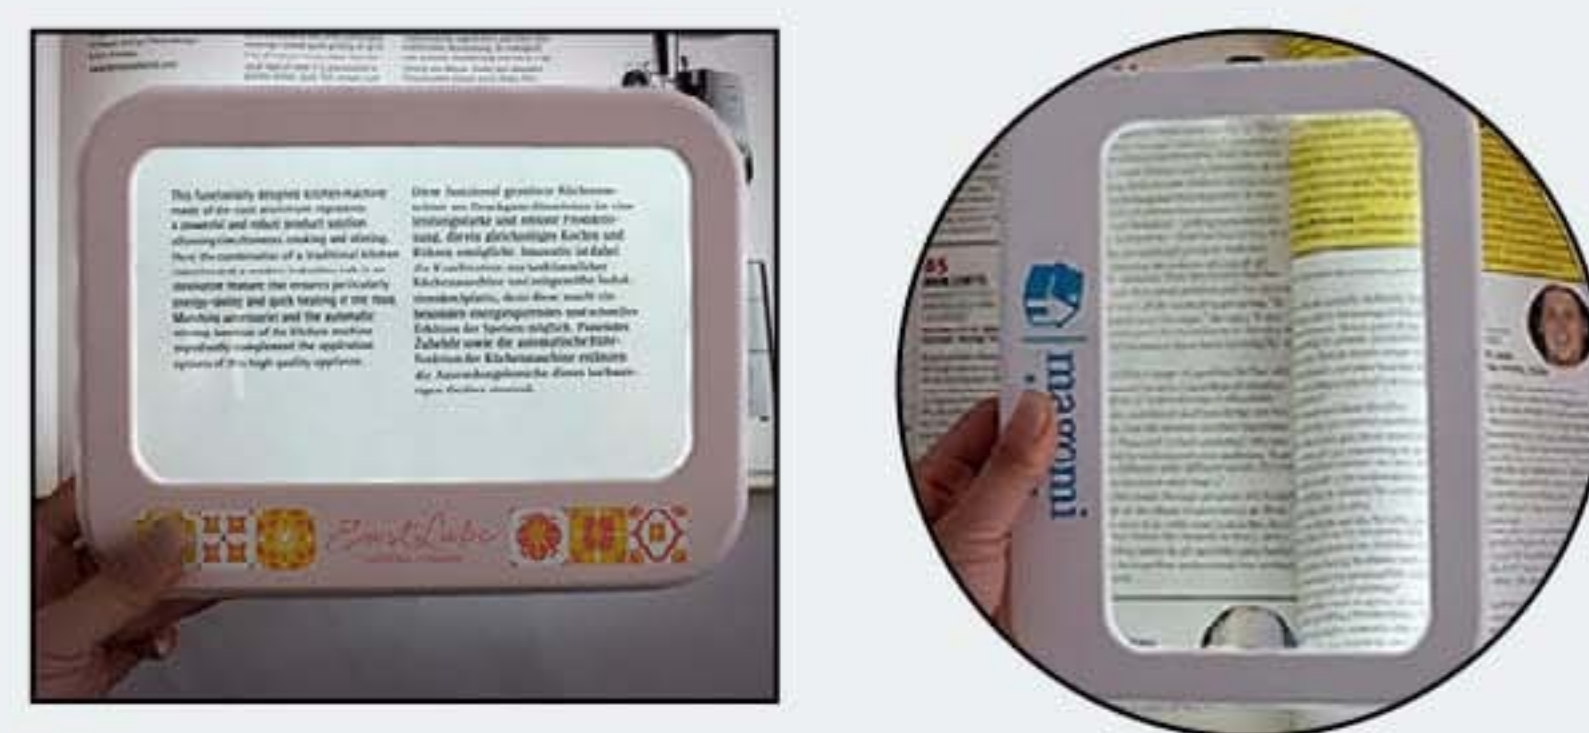

NEW

3X FULL-PAGE LED LIGHTED MAGNIFIER

- 3X full-page magnification
- 24 LEDs with high/low/off modes
- Lightweight PVC + ABS

MIN.: 30 WEE-FM25

DUAL CARABINER

- Dual-clip function easily attaches to rings, or gear
- Convenient tool for organizing keys, bags, or everyday essentials