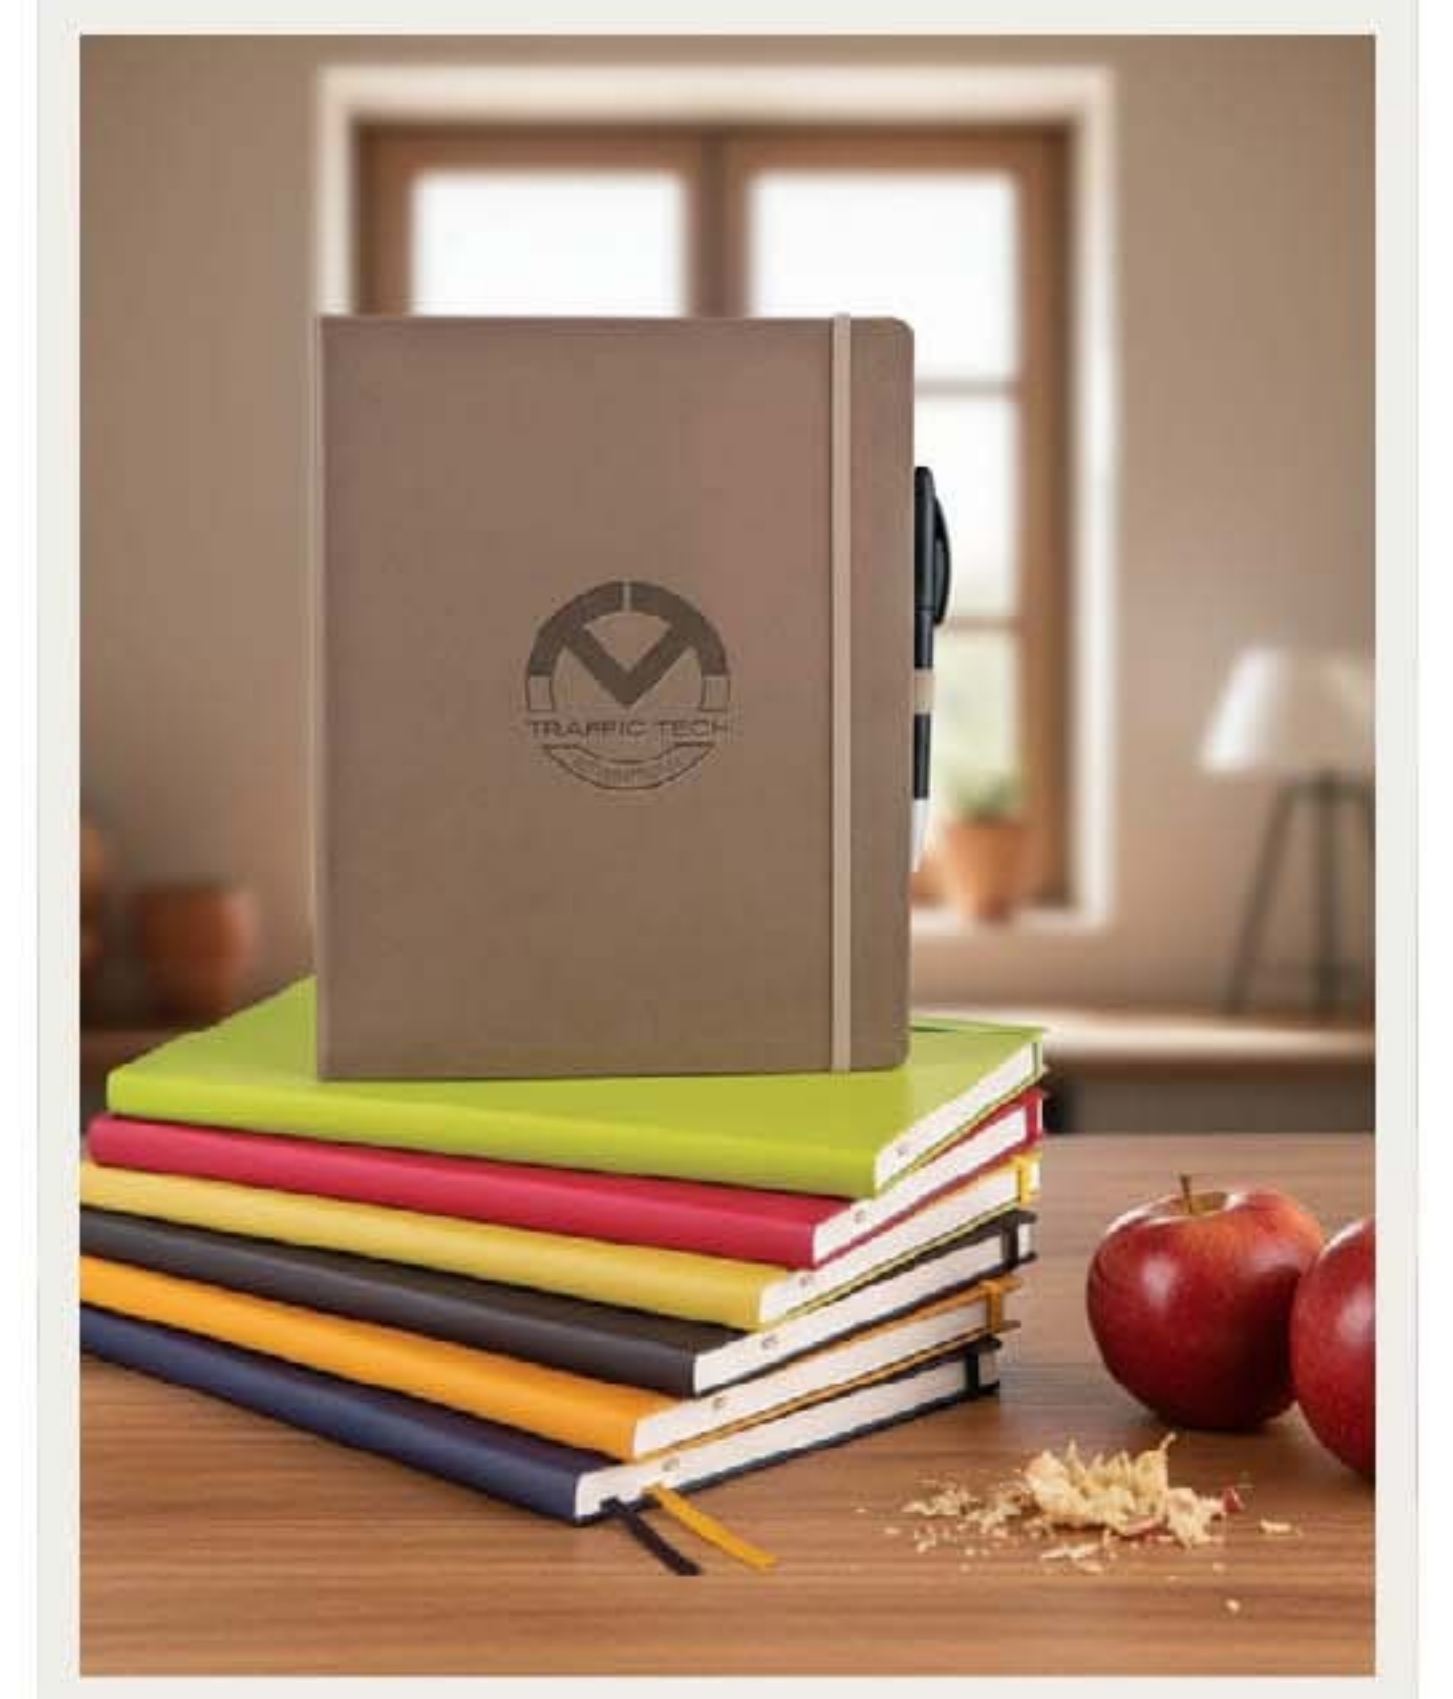

BEST SELLING MERCH 2026

Colour of the Year 2026
Cloud Dancer
11-4201

Bayshore®
Home Care Solutions

TOP PROMOTIONAL PRODUCTS INDUSTRY STATISTICS

85%

OF CONSUMERS REMEMBER THE ADVERTISER ON A PROMOTIONAL PRODUCT