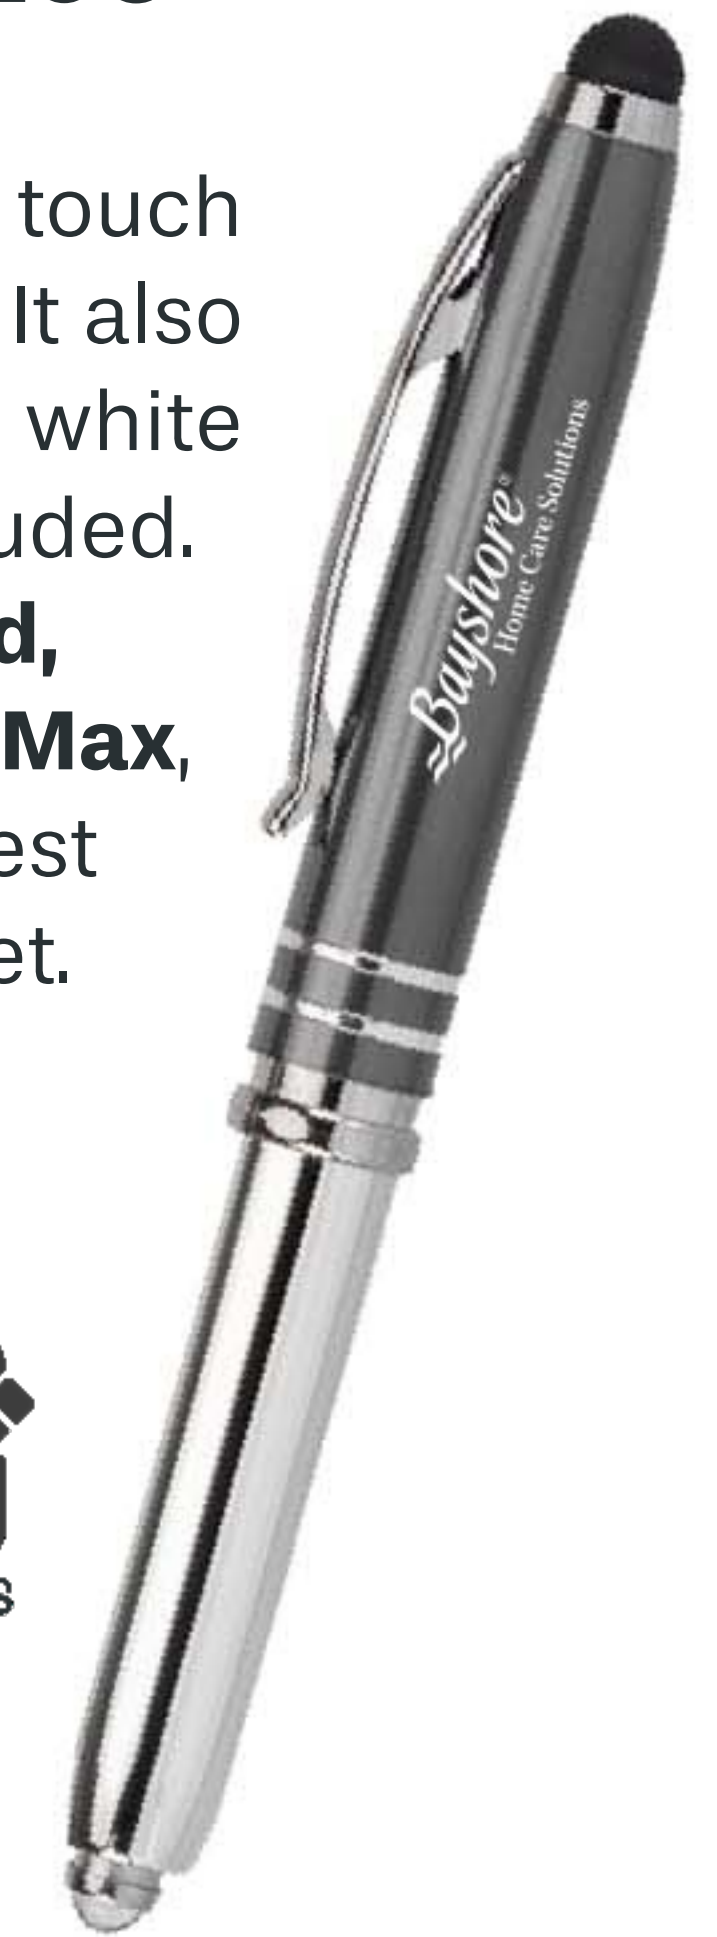

VIVANO DUO W/ STYLUS

This popular pen features a touch stylus at the top of the cap. It also has a push activated bright white LED light, batteries are included. **Available in laser engraved, full colour imprint or LaserMax,** a process provides the largest engraving area in the market.

LWF
LWF-C
LWF-LM