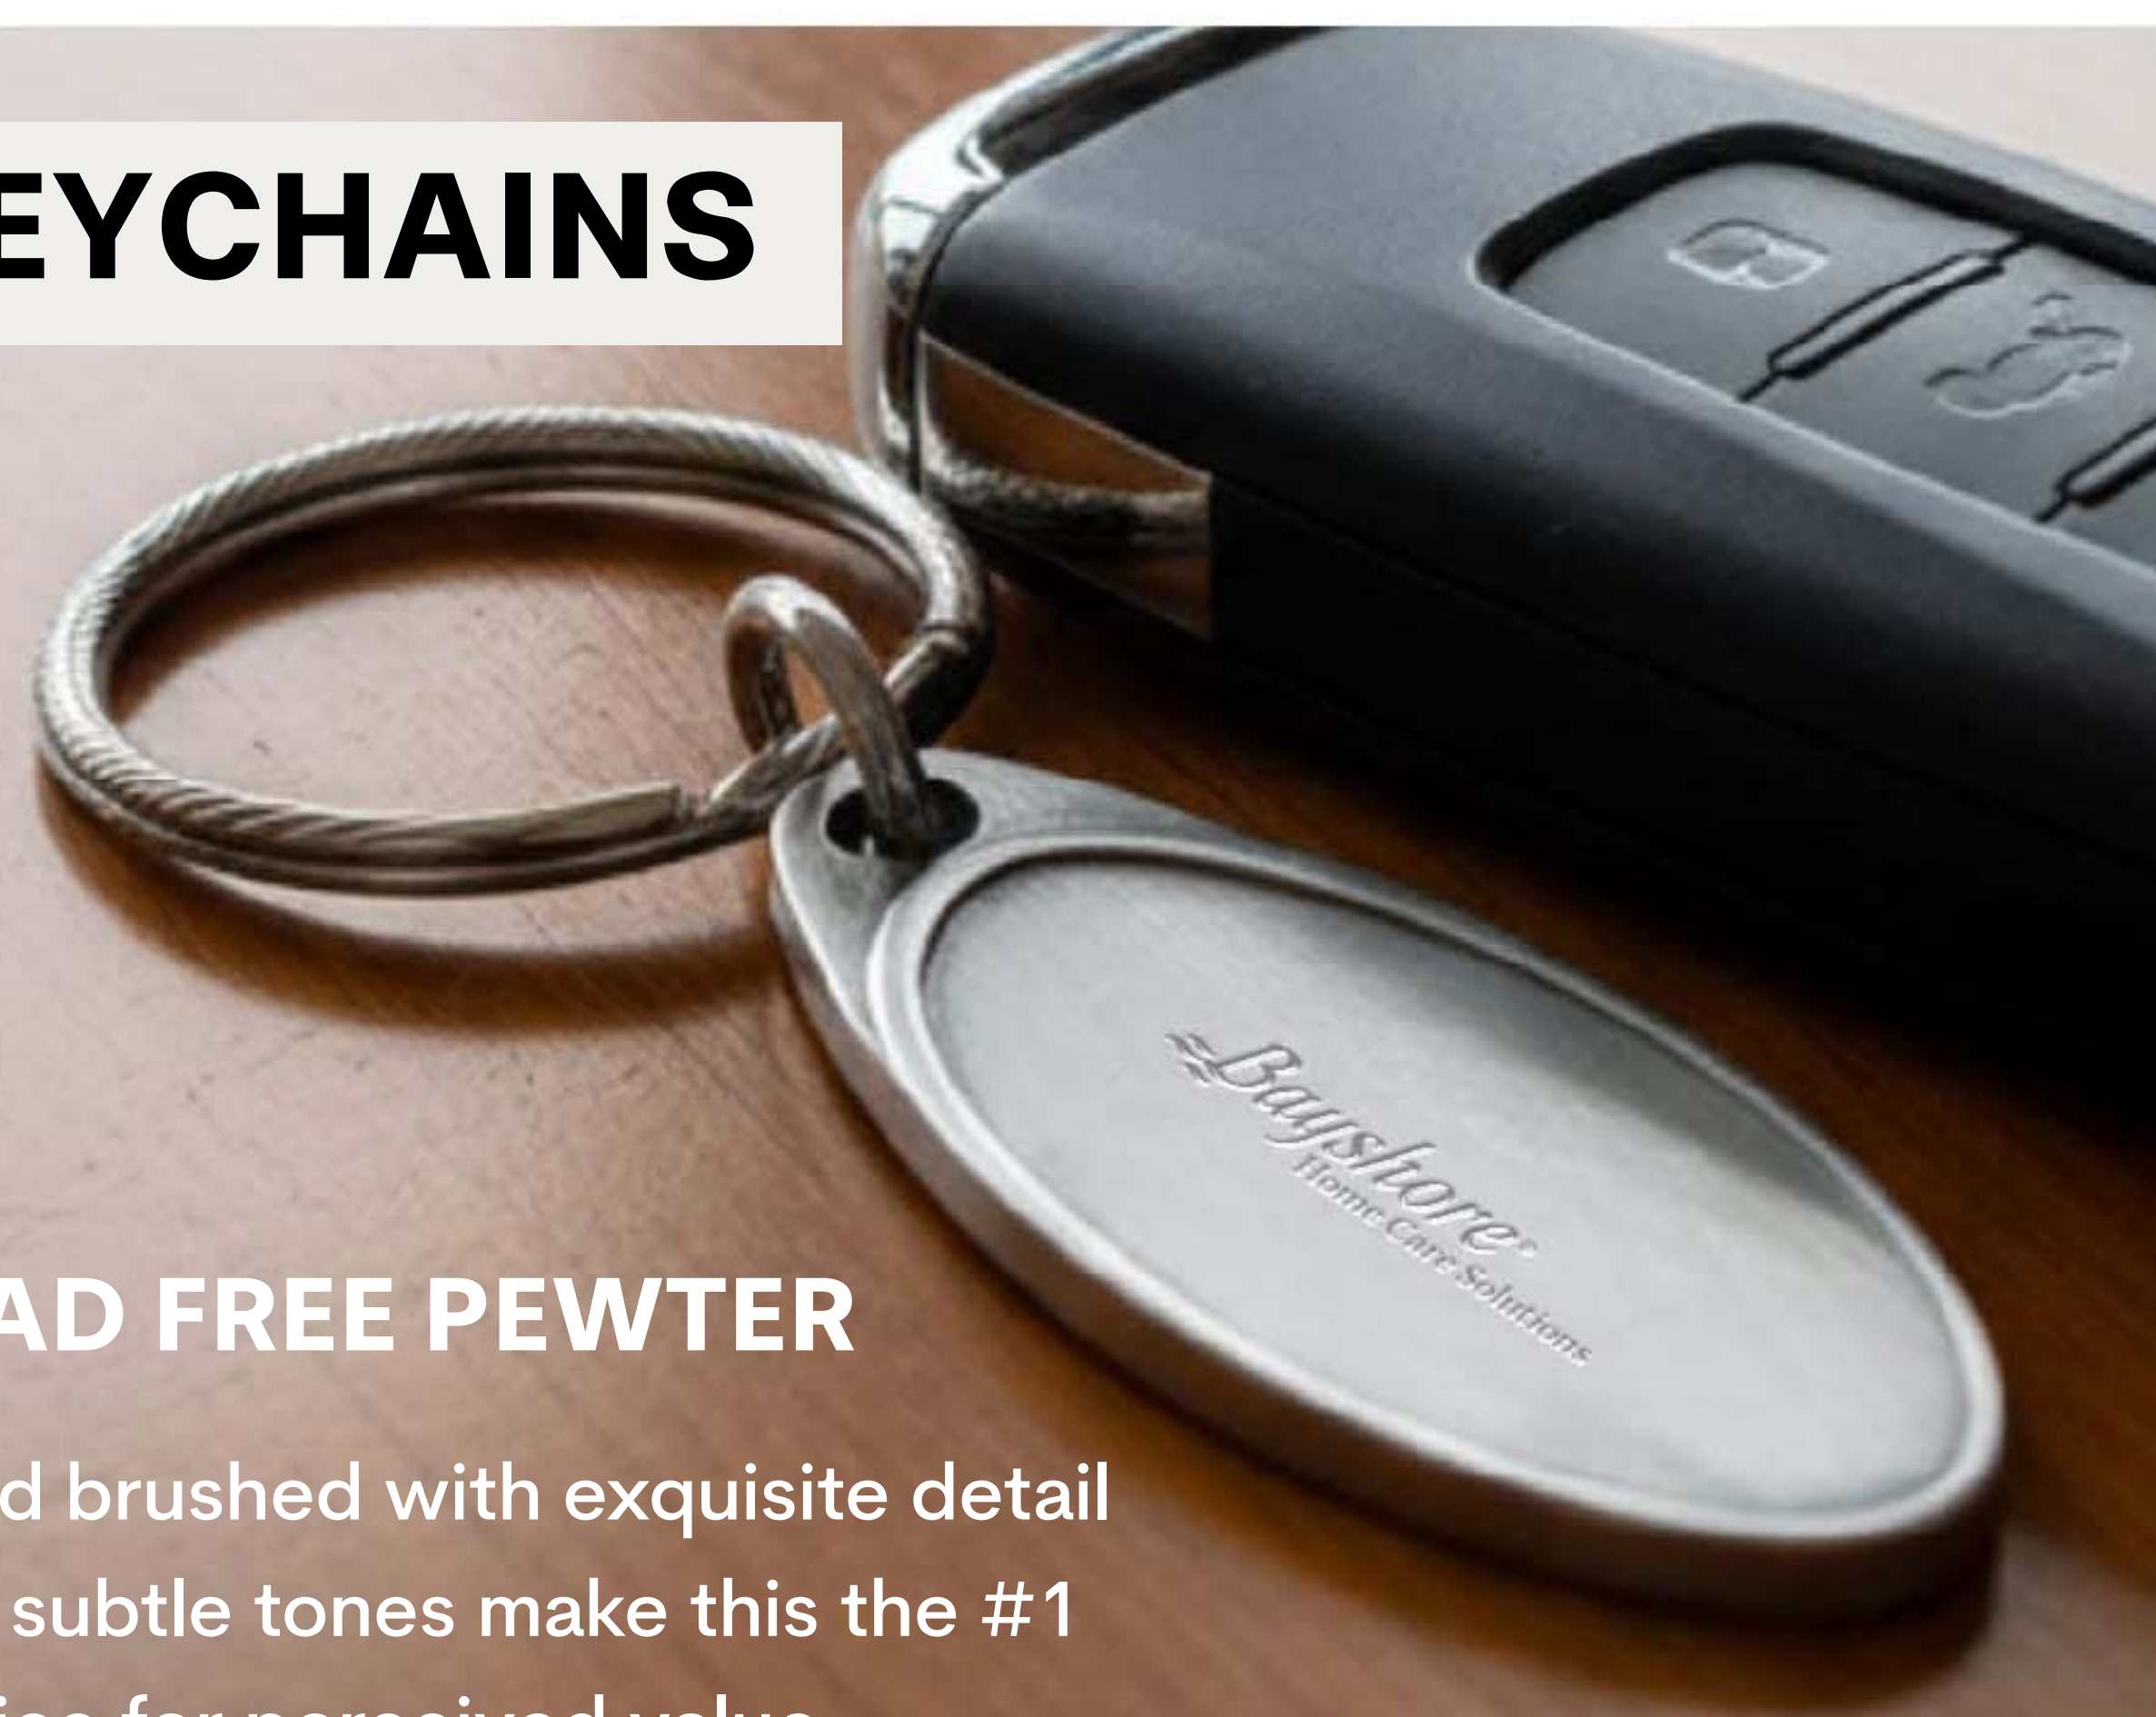

KEYCHAINS

LEAD FREE PEWTER

Hand brushed with exquisite detail and subtle tones make this the #1 choice for perceived value.