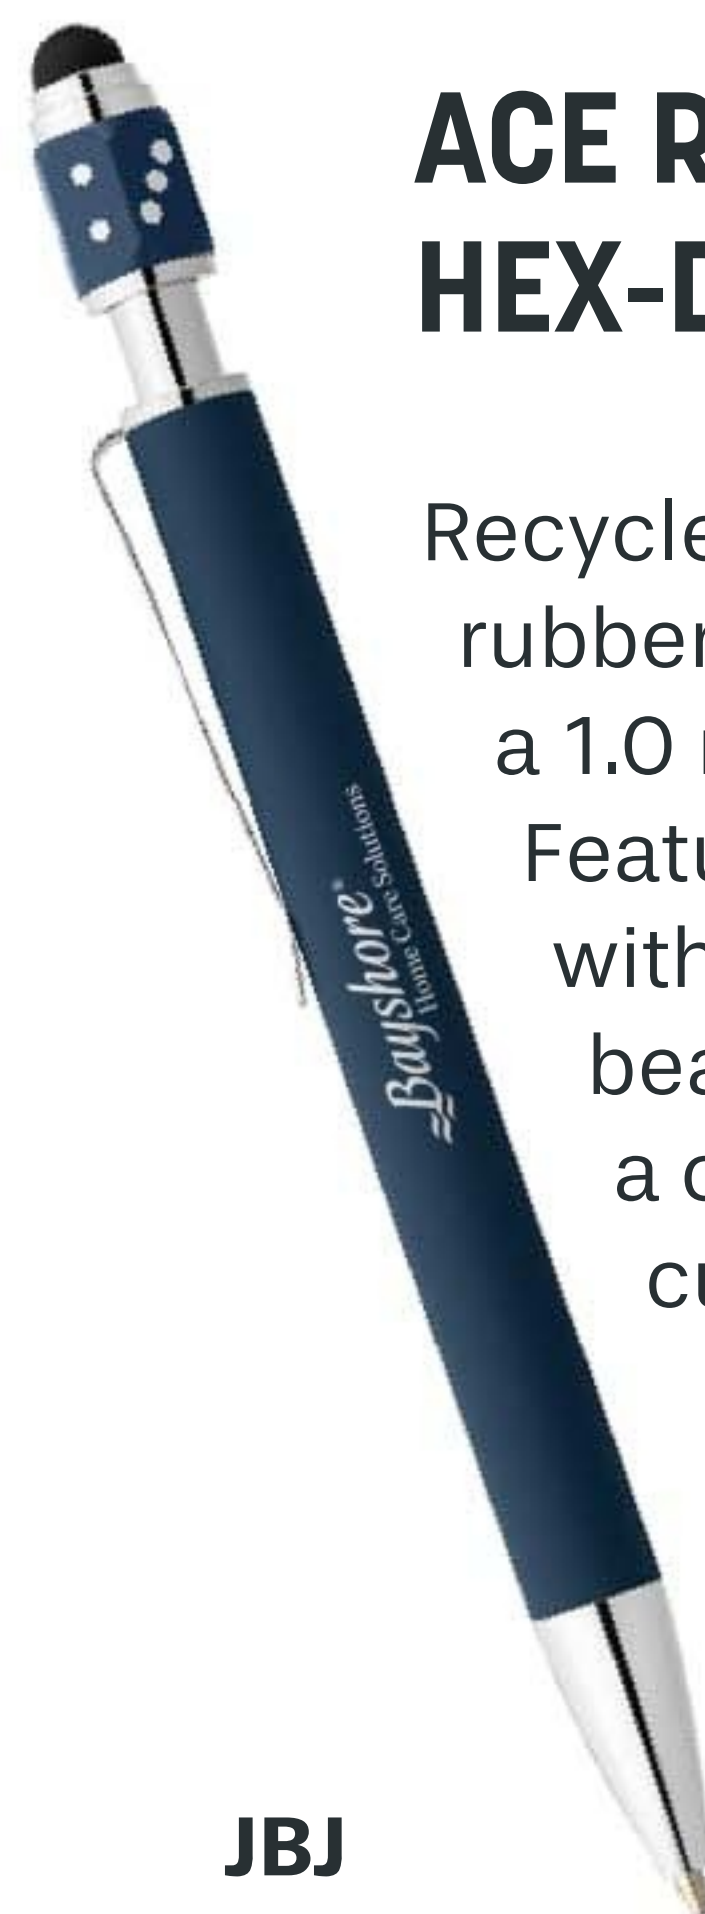

ACE RECYCLED ALUMINUM HEX-DICE SPINNER PEN

Recycled aluminum pen with a rubberized finish, chrome accents, and a 1.0 mm Dokumental® refill (500 m). Features a hex-shaped ABS spinner with dice-style markings and quiet bearing, a black rubber stylus, and a chrome steel clip with arrow cut-out.

NEW!

JB