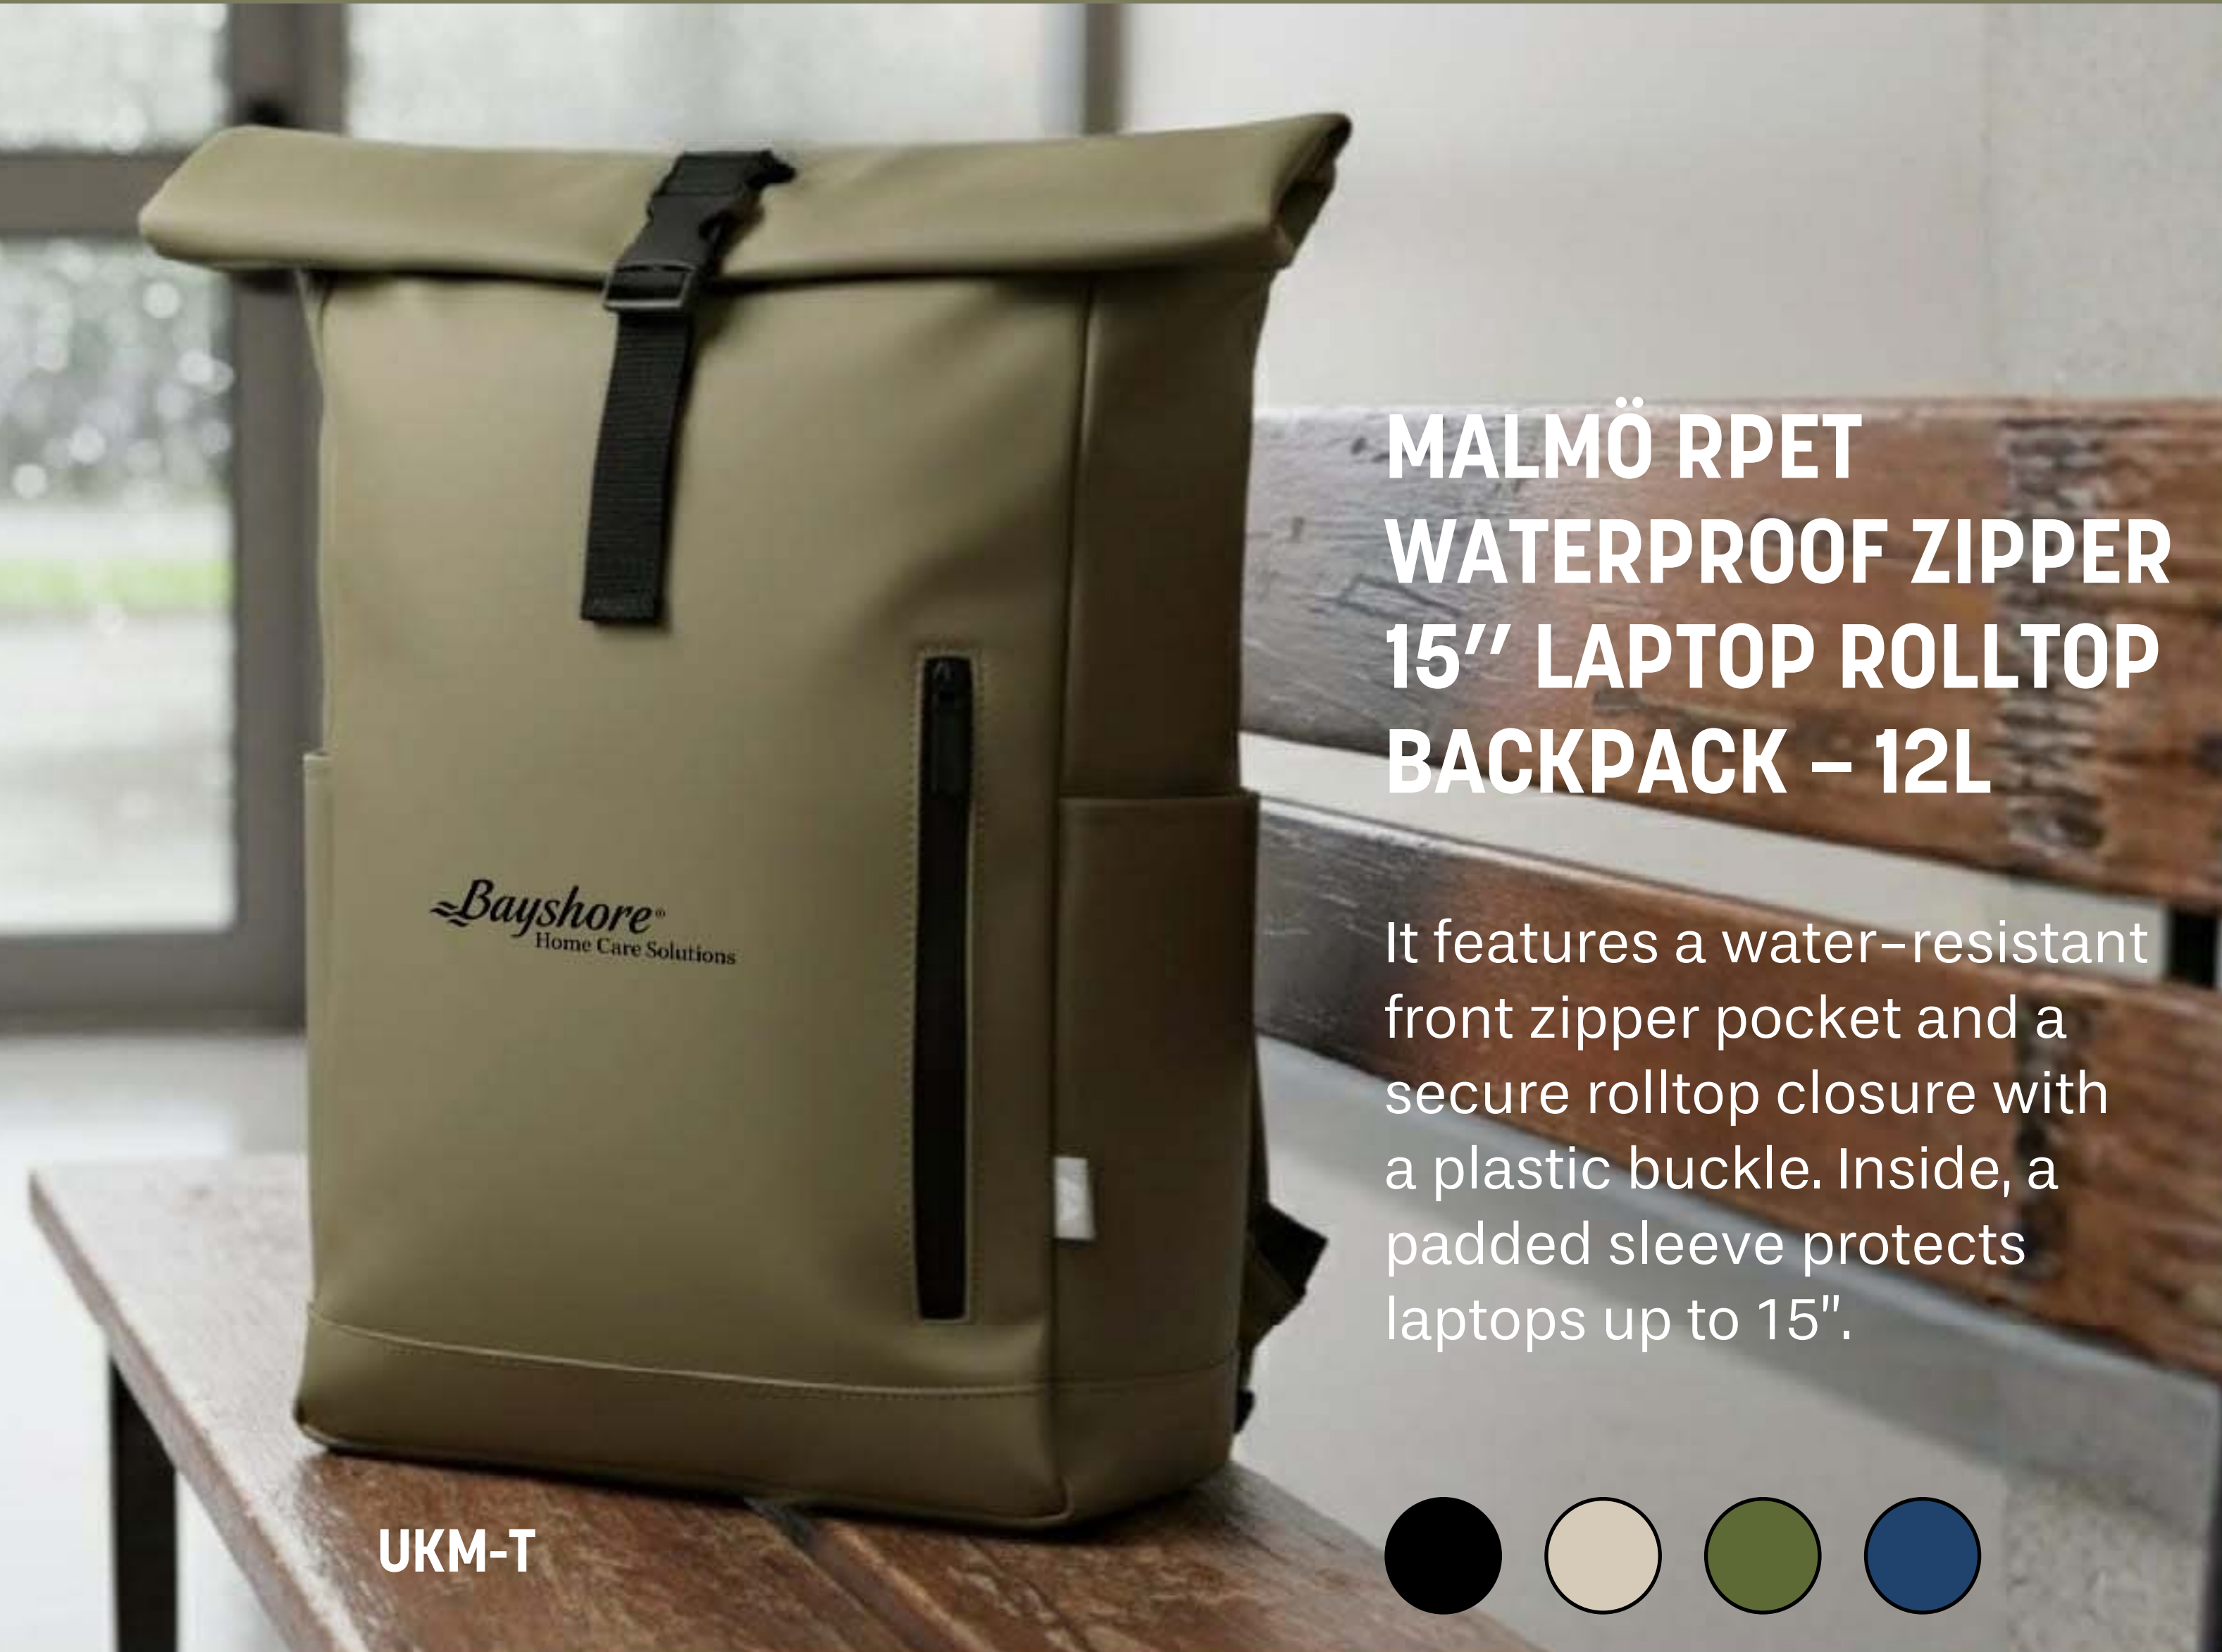

- -
 -
- MVH
MIN.: 24

Bags

SCAN FOR
PRICING
AND MORE
PRODUCTS

NEW! MALMÖ BACKPACKS

MIN.: 20

NEW! ODYSSEY BACKPACKS

MIN.: 20

MALMÖ RPET WATERPROOF ZIPPER 15" LAPTOP ROLLTOP BACKPACK - 12L