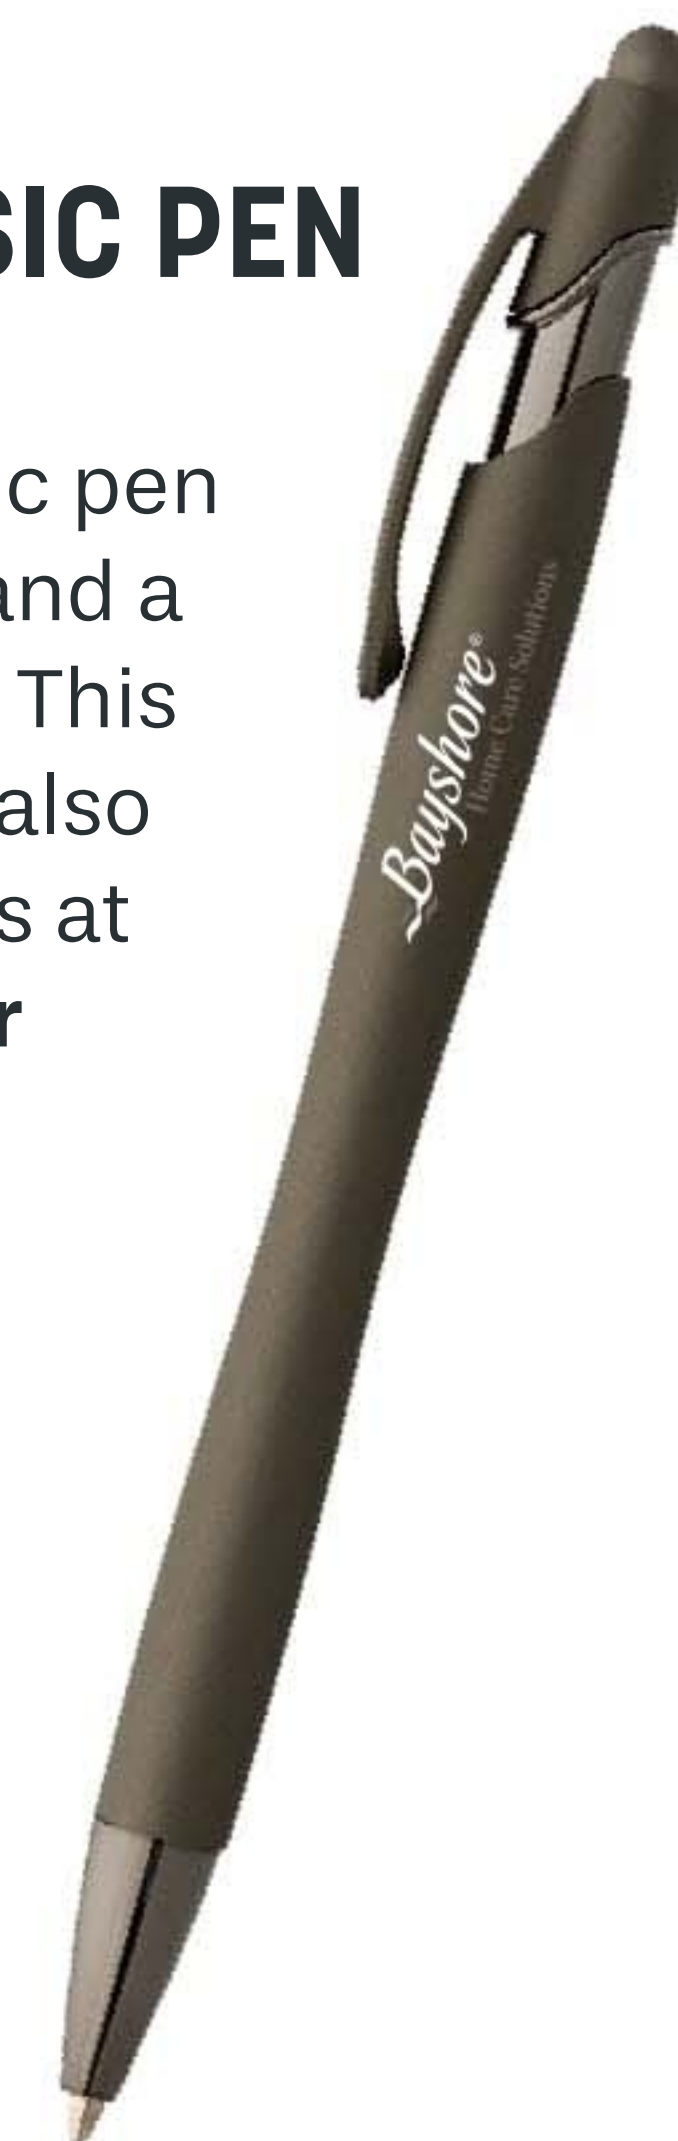

AHB
AHB-C

LA JOLLA SOFTY MONOCHROME CLASSIC PEN

A sophisticated, stylish plastic pen with modern matching trim and a soft-touch rubberized finish. This medium black ballpoint pen also features a touchscreen stylus at the top. **Available in 1 colour or full colour imprint.**