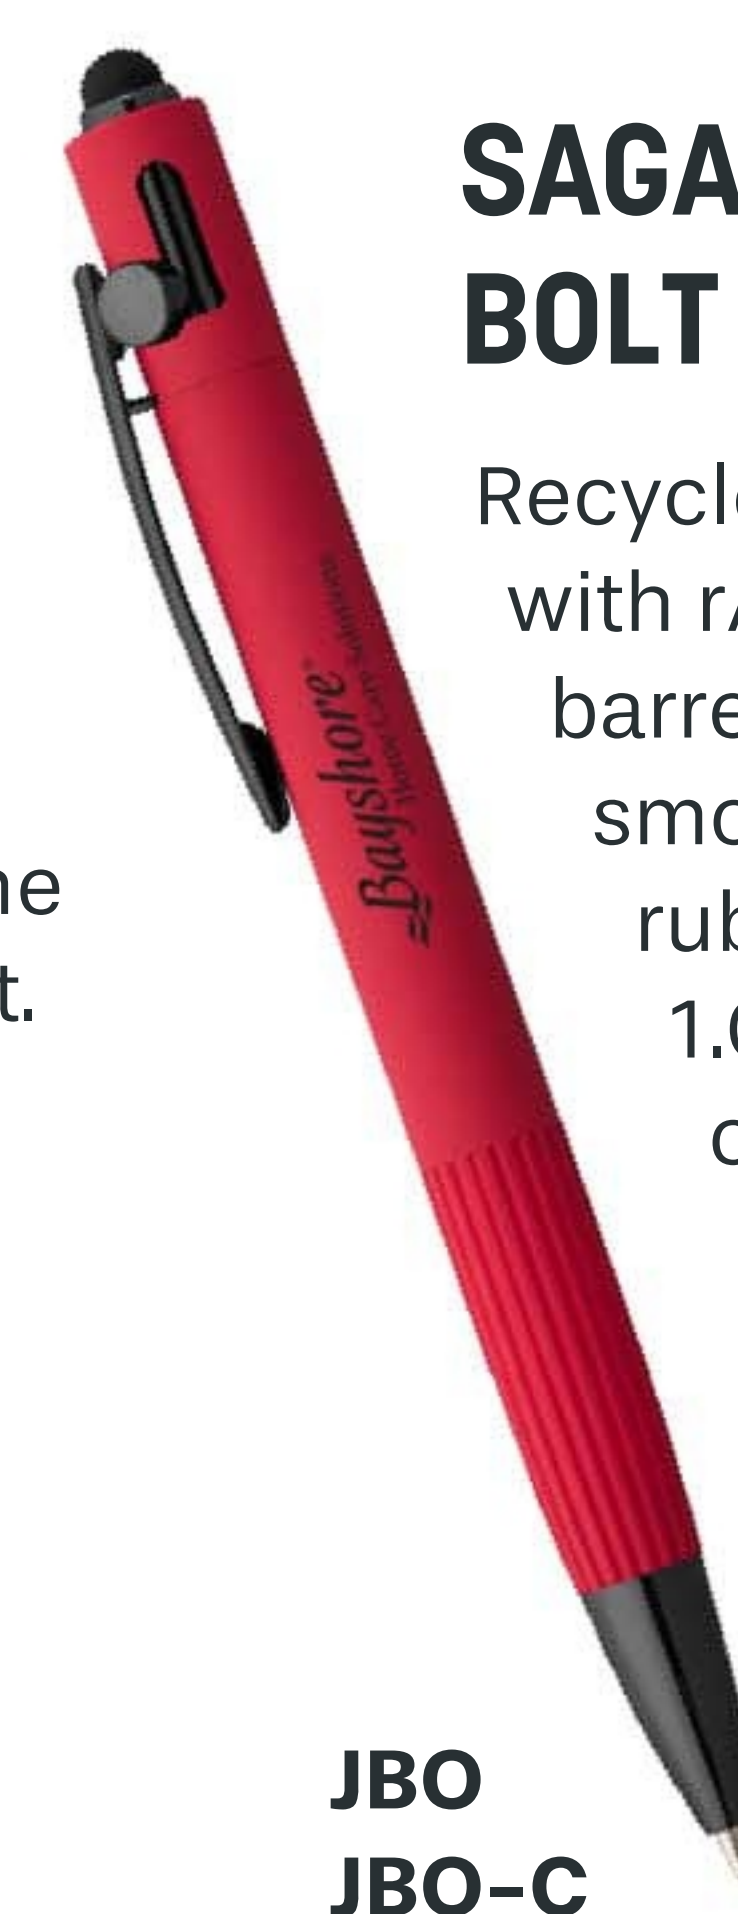

NEW!

JBO
JBO-C

Plastic Pens

SCAN FOR
PRICING
AND MORE
PRODUCTS

LA JOLLA

MIN.: 250

LA JOLLA STYLUS

Featuring a sleek metallic barrel, matching clip, polished chrome accents and a professional stylus. **Available in 1 colour or full colour imprint.**