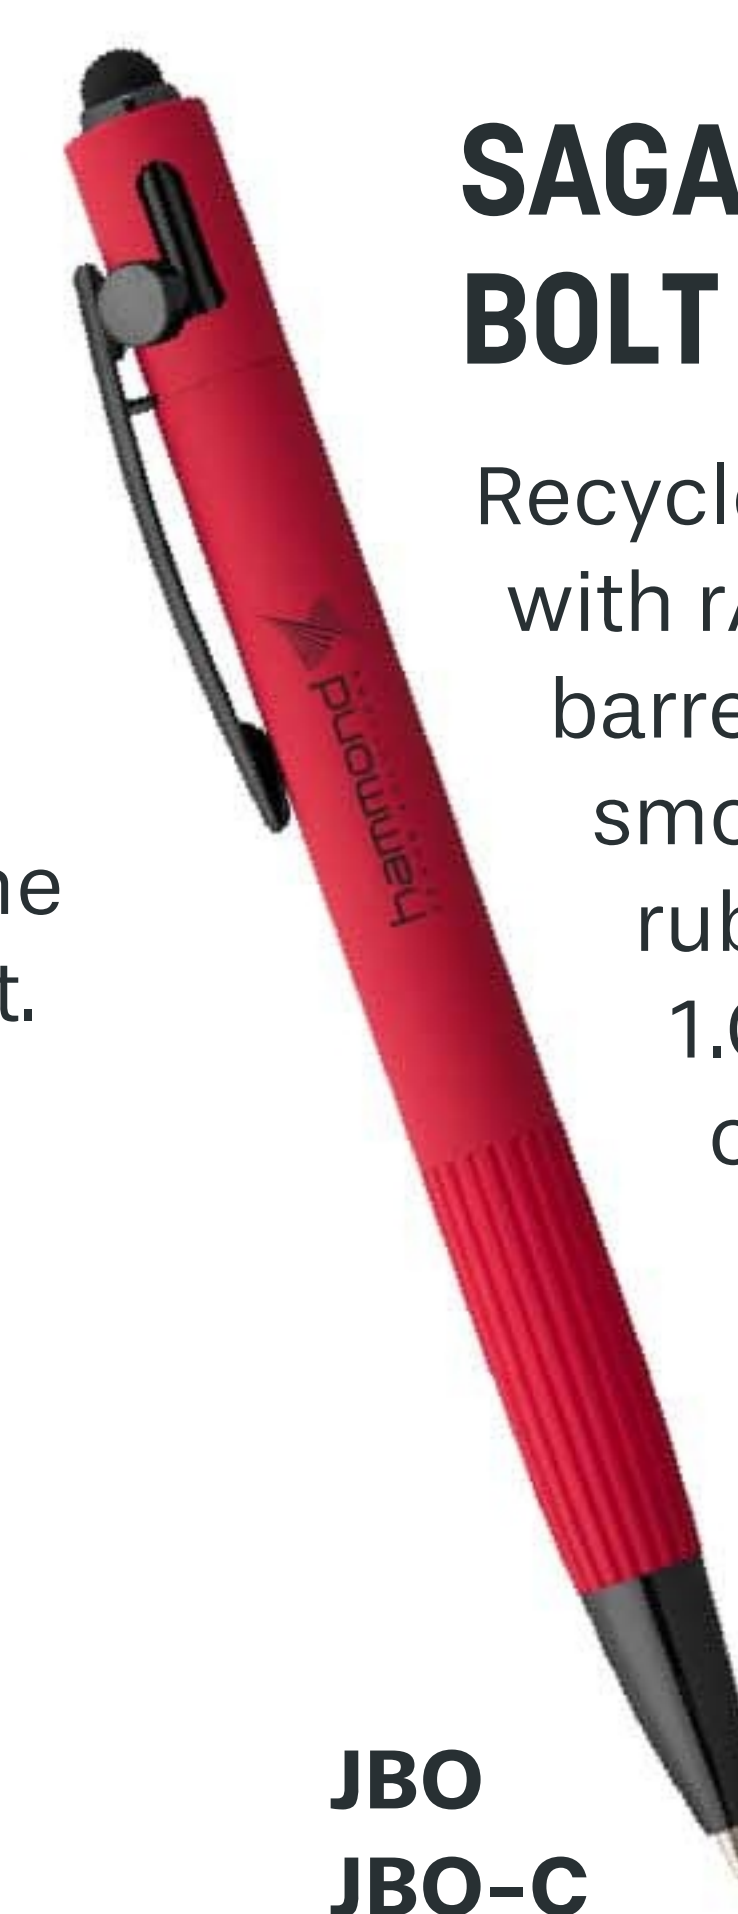

SAGA RECYCLED ALUMINUM BOLT ACTION STYLUS PEN

Recycled aluminum bolt-action pen with rABS trim, steel clip, rubberized barrel, and micro-line grip. Includes smooth bolt-action retraction, rubber stylus, and Dokumental® 1.0mm / 500m refill, finished with chrome UV accents.

NEW!

JBO
JBO-C