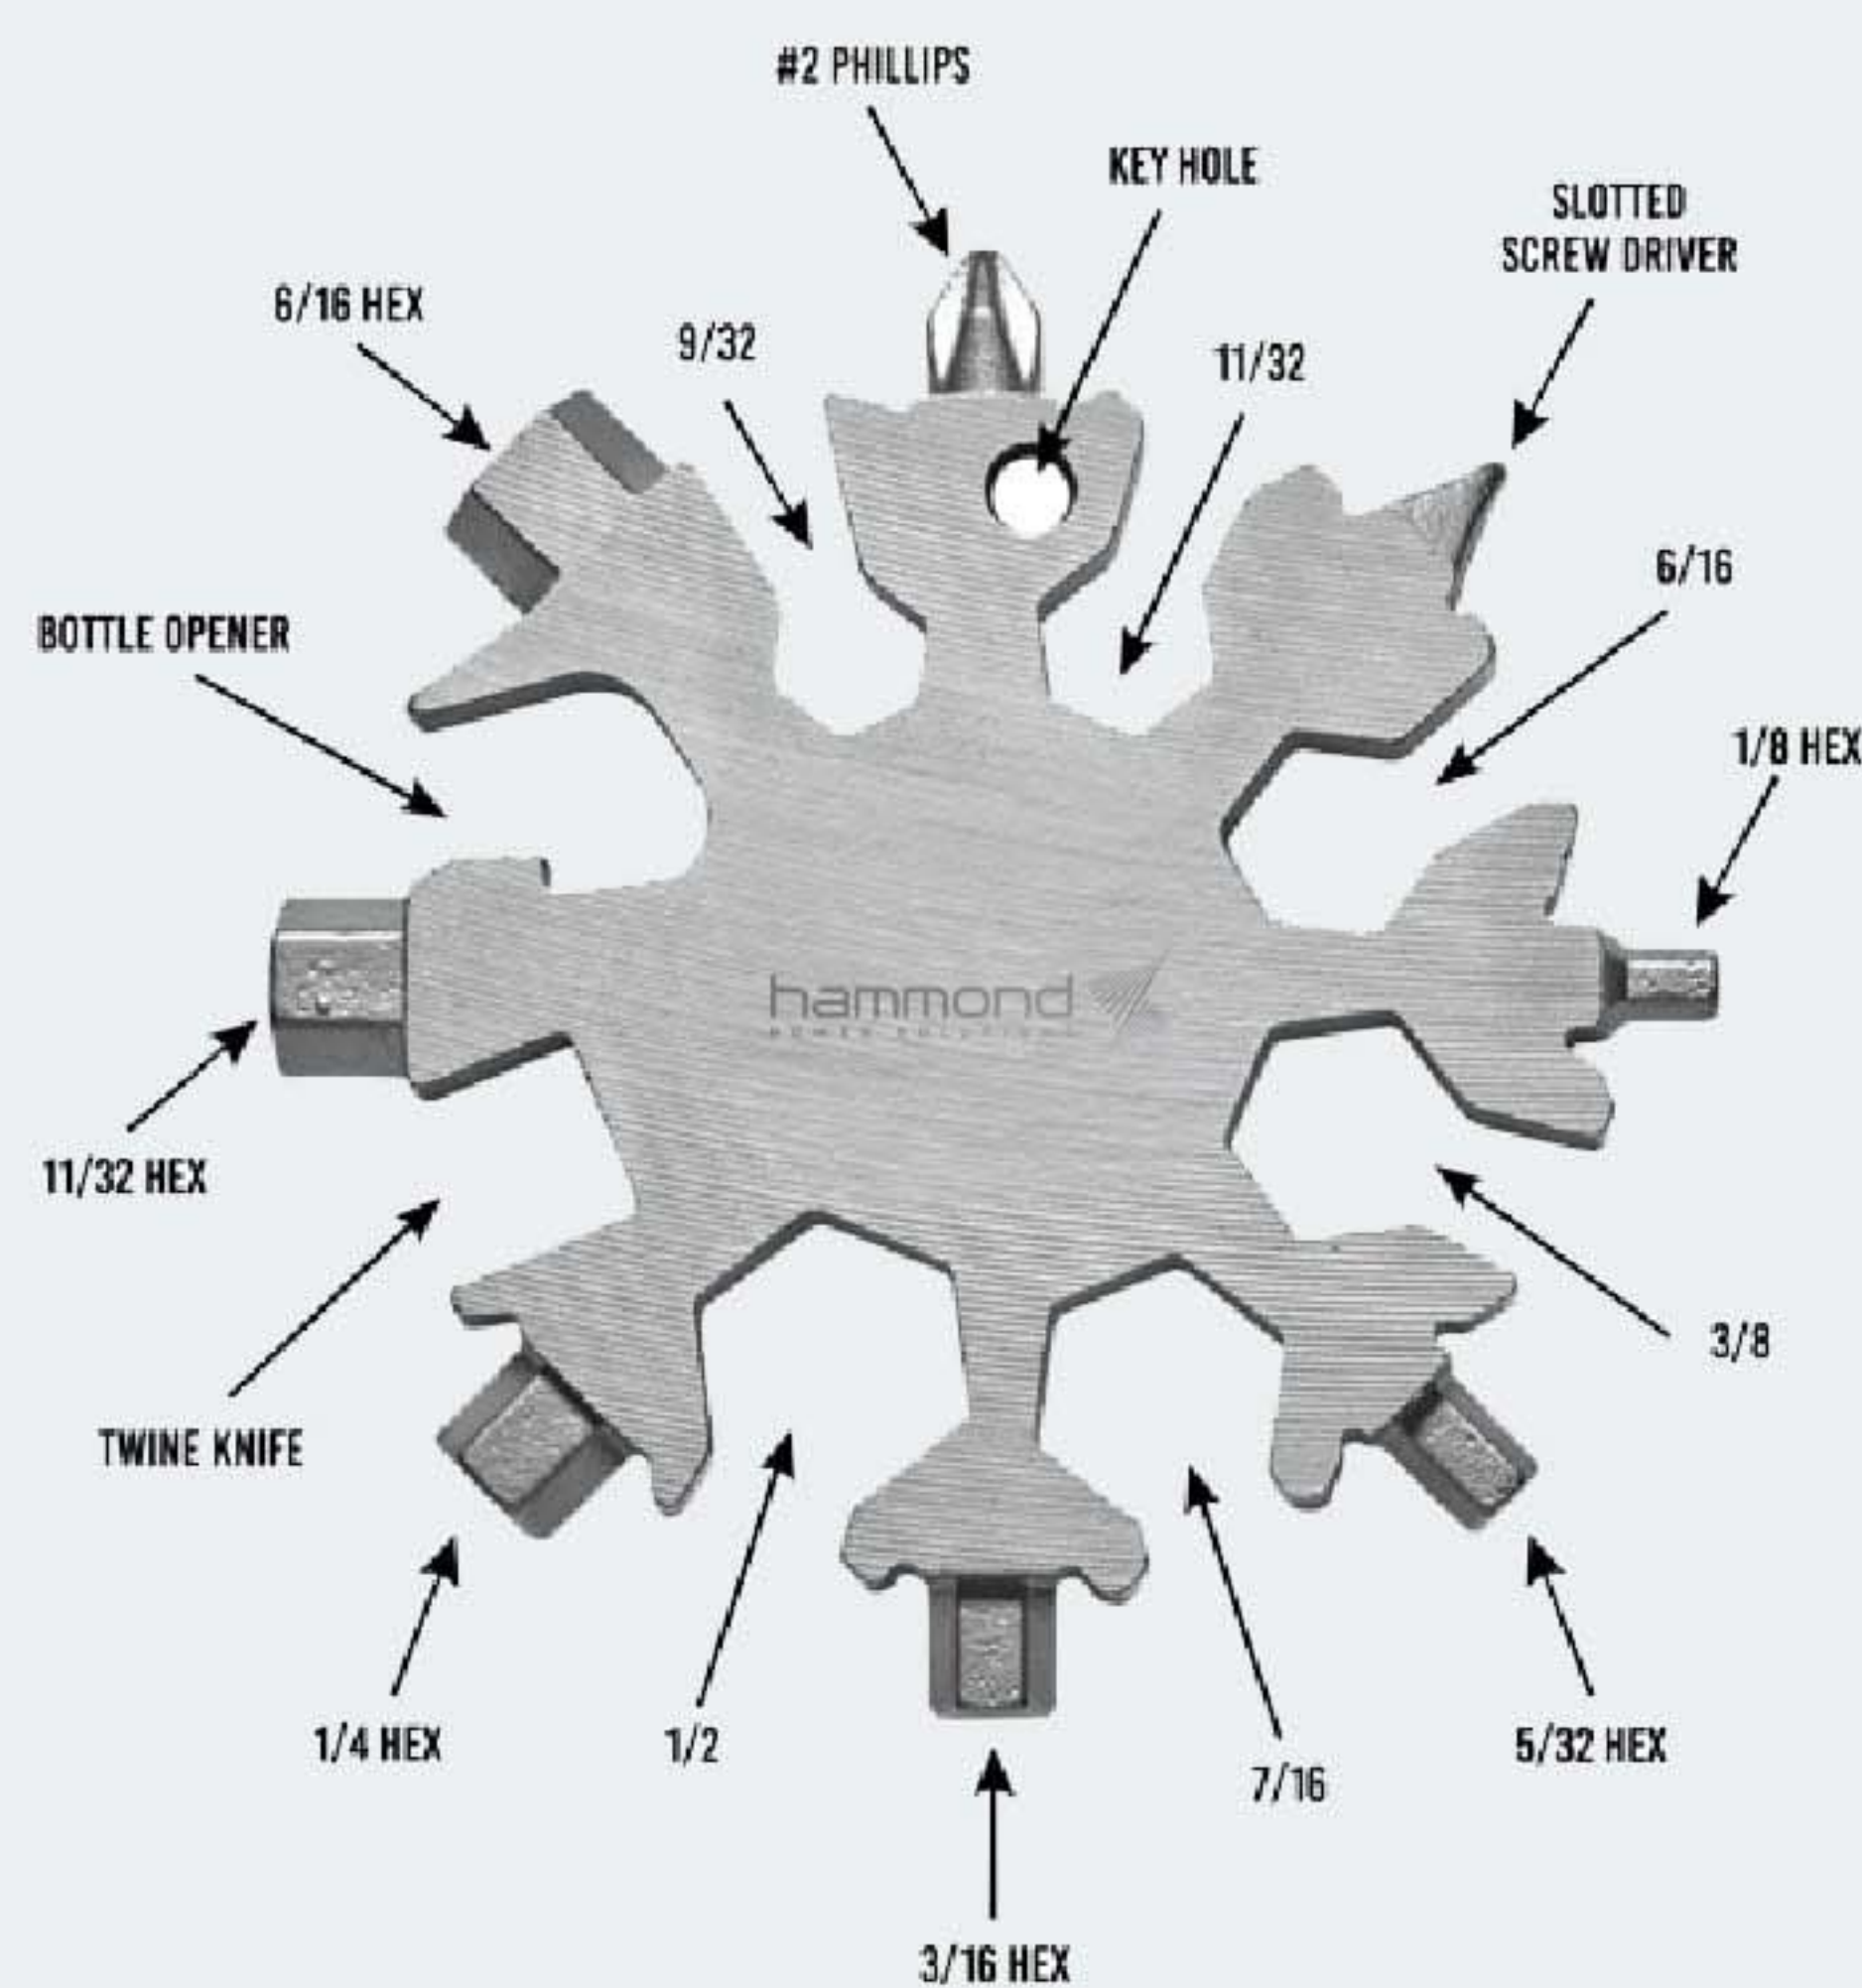

## "AA" MINI MAGLITE®

- Maglite's best selling size at 5.75" in length
- Comes with 2 AA batteries and packaged in a sleek, black box
- Maglite is a USA Manufacturer

MIN.: 36  
M2A

## SNOWFLAKE MULTI TOOL

- 2 1/5" Diameter with 17 tools in one uniquely-shaped stainless-steel keychain device
- The snowflake design allows for tons of tools in a compact tool featuring: Slotted screwdriver, box cutter, rope cutter, bottle opener, key hole, Phillips screwdriver, multiple wrenches, and multiple Hex wrenches