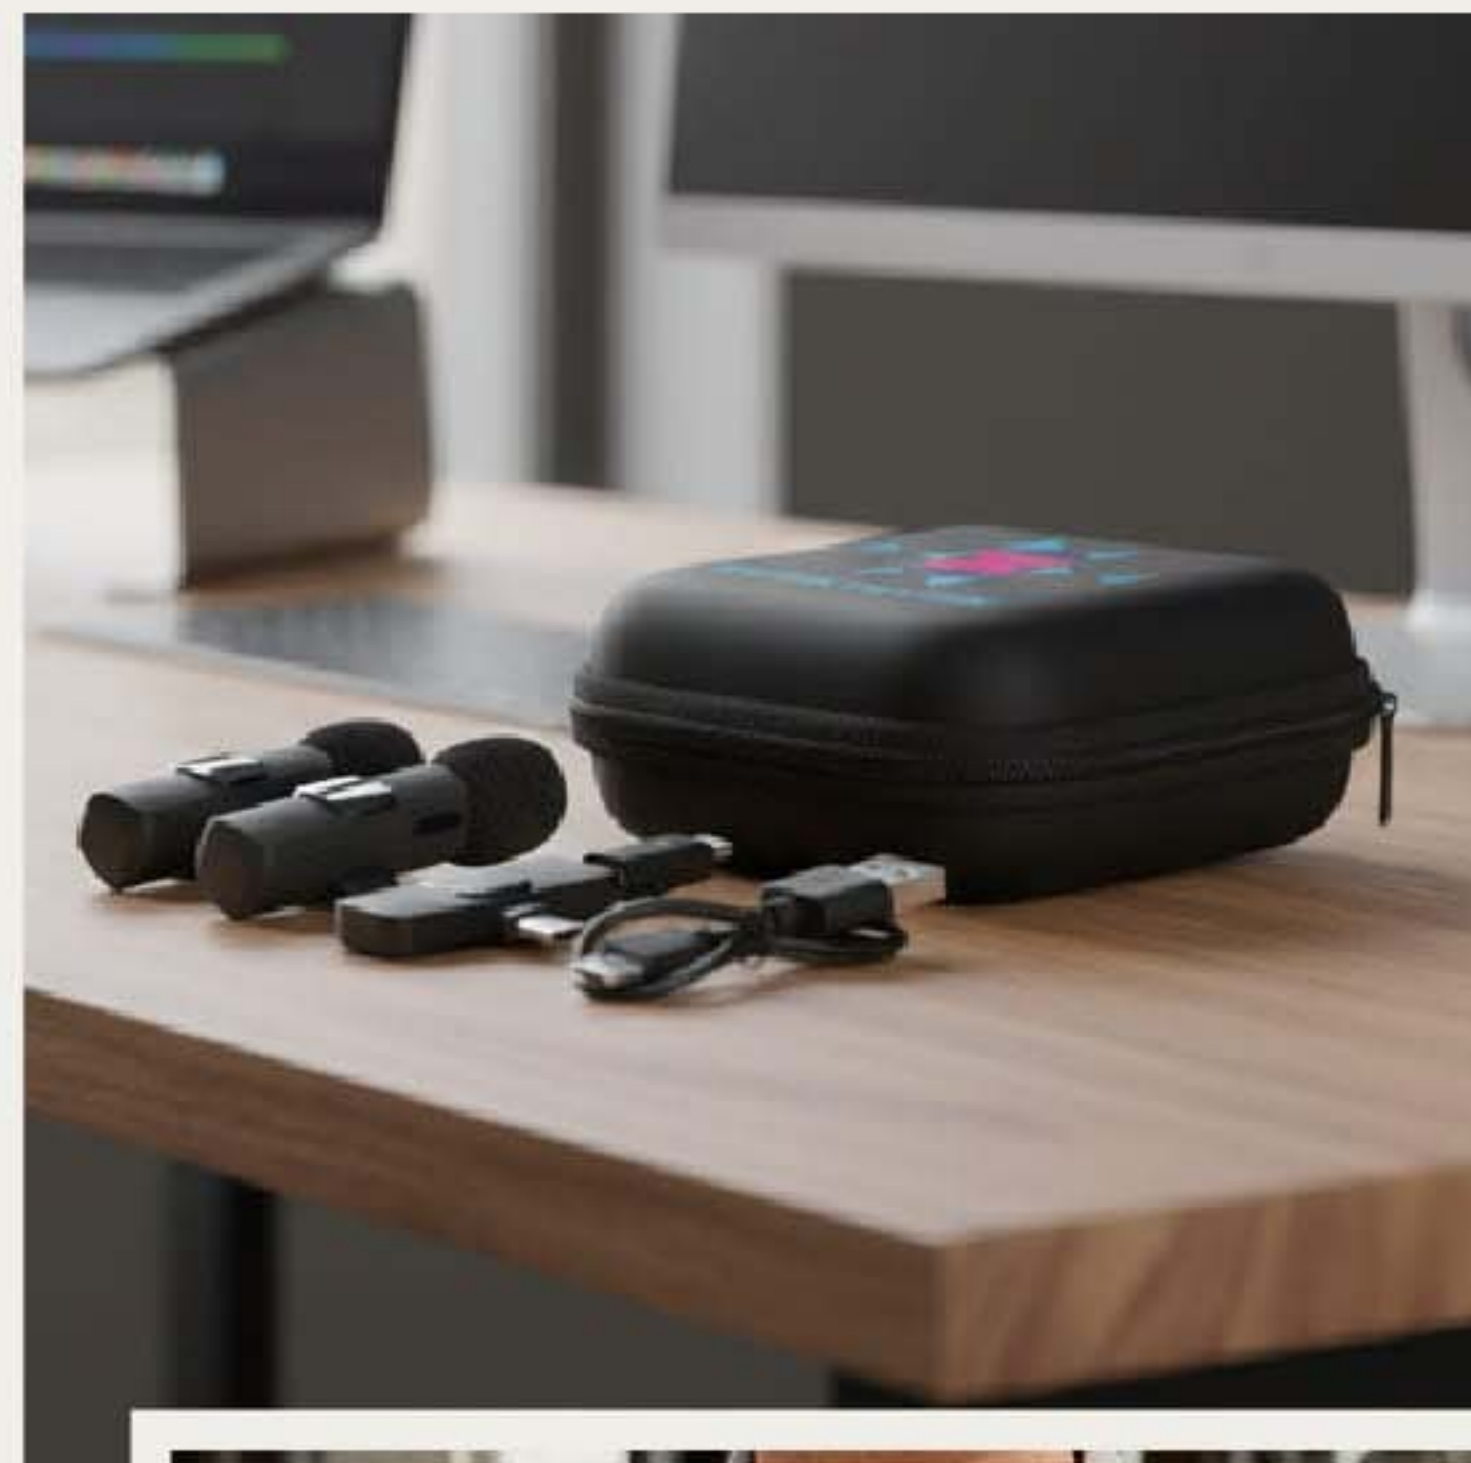

# BEST SELLING MERCH 2026

Colour of the Year 2026  
Cloud Dancer  
11-4201

hammond  
POWER SOLUTIONS