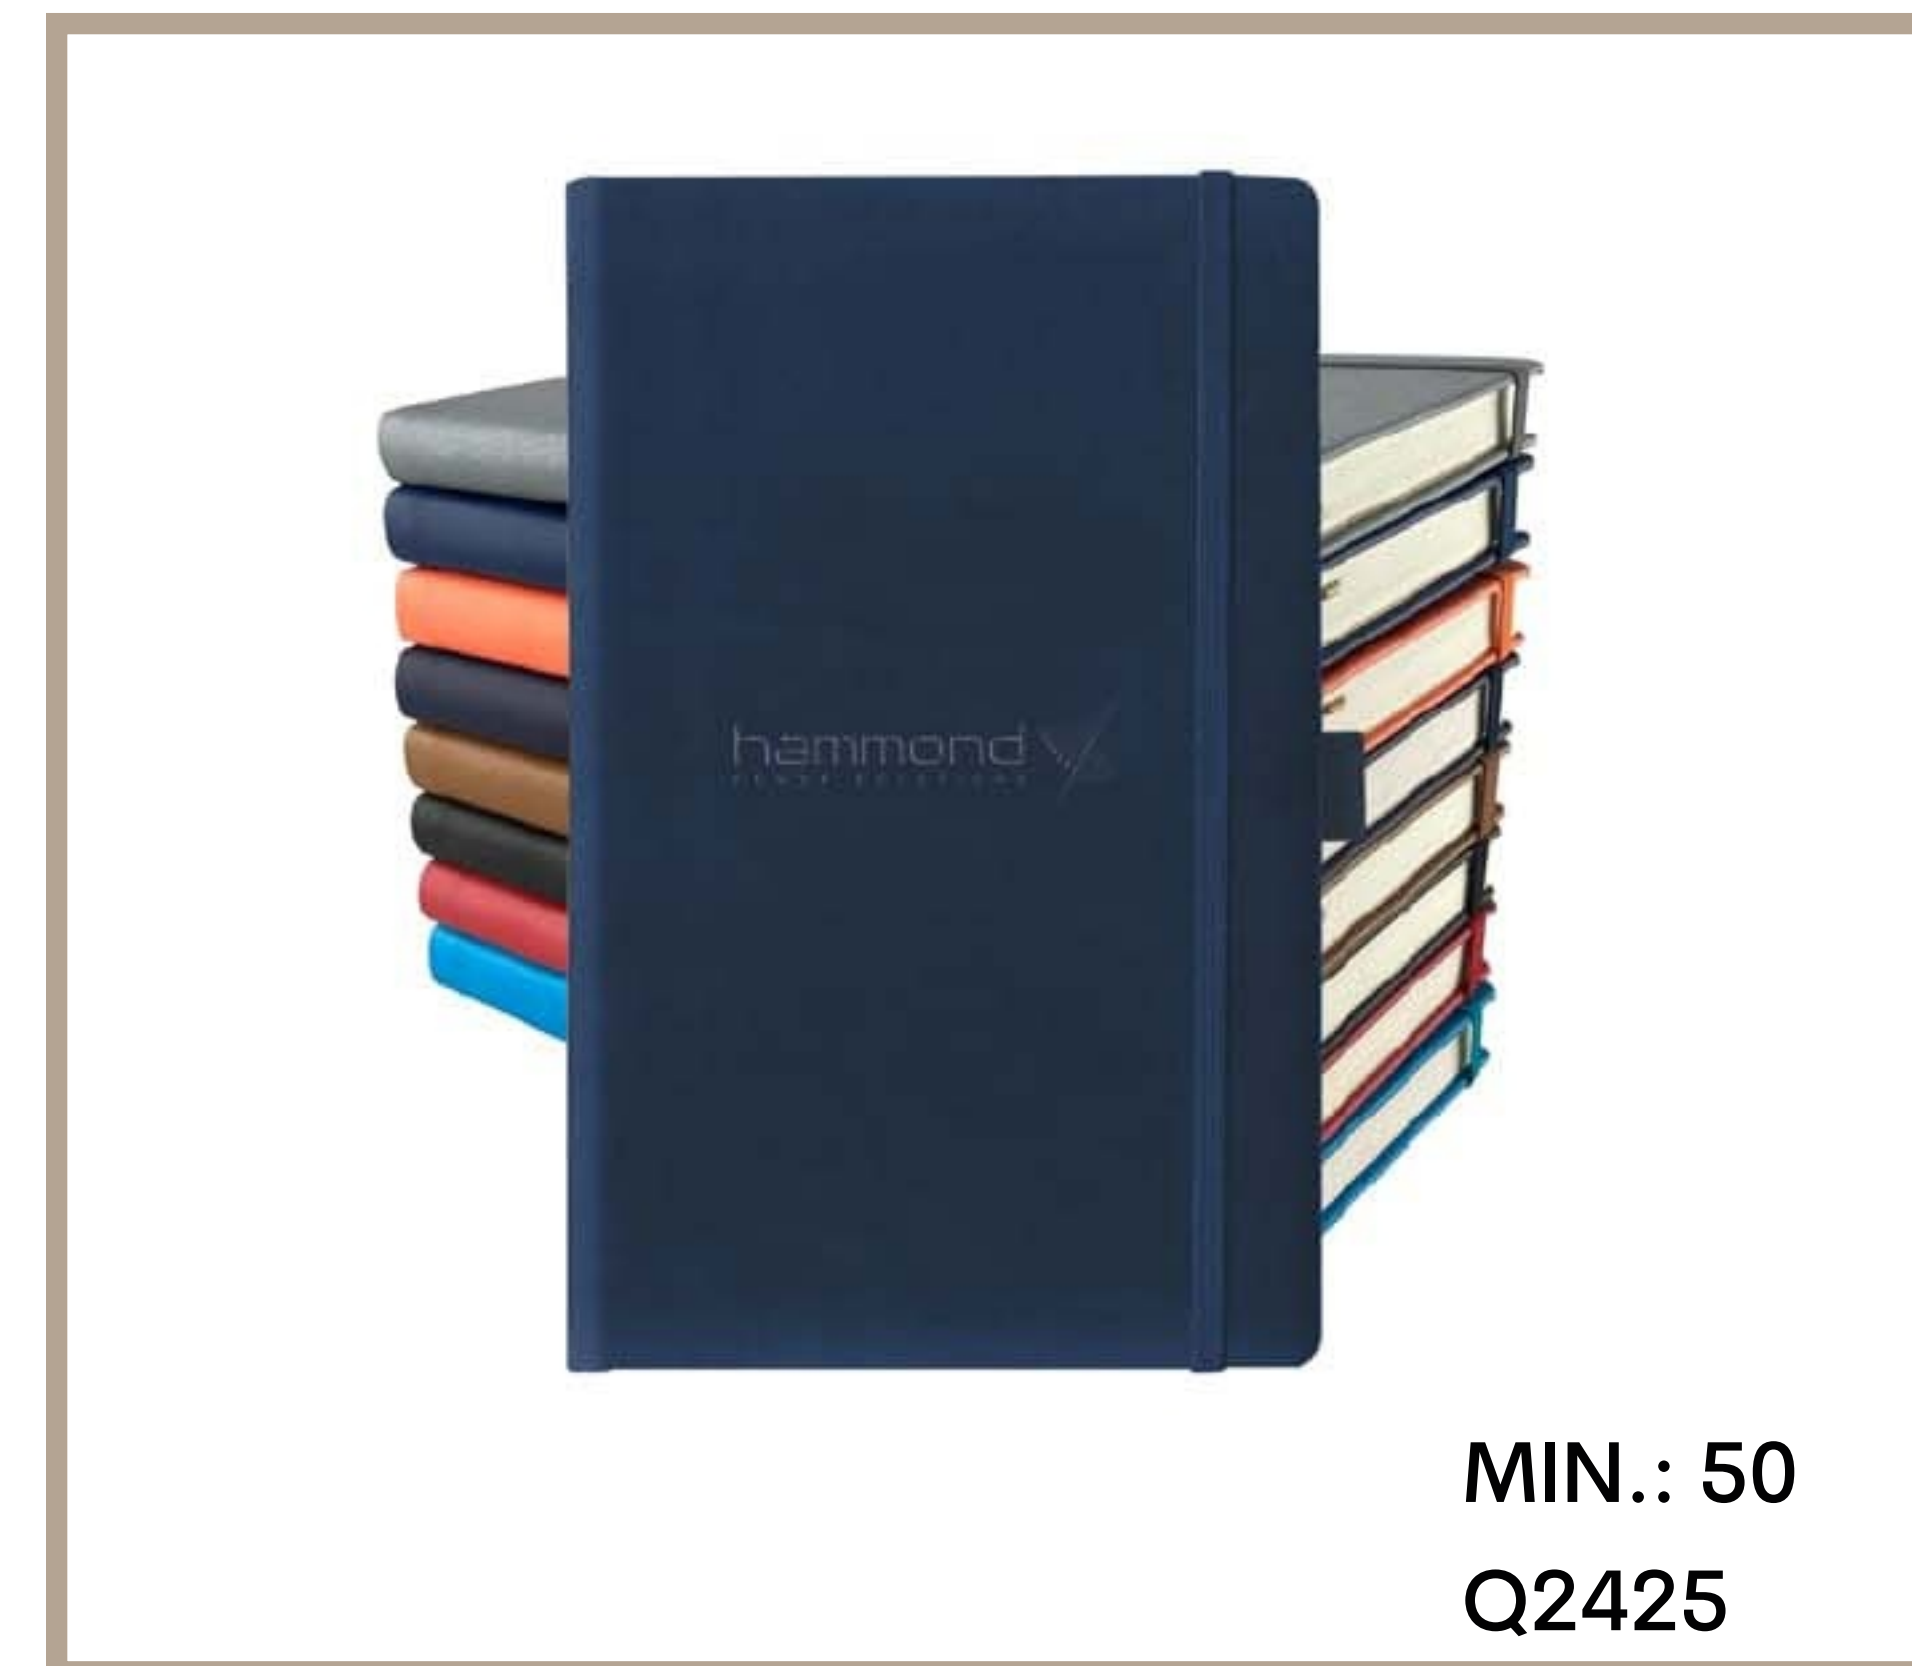

MIN.: 50  
Q2425

**Tucson Medium Ivory Journal**, Featuring 224 ivory-lined pages, a gold ribbon marker, elastic closure and pen loop, and a back paper pocket – 5 1/4" x 8 3/8".

MIN.: 50  
Q24MA

**All Colour Medium Ivory Journal**, Featuring 224 ivory-lined pages, coloured ribbon marker, page edges and end pages, matching elastic closure and pen loop – 5 1/4" x 8 3/8".