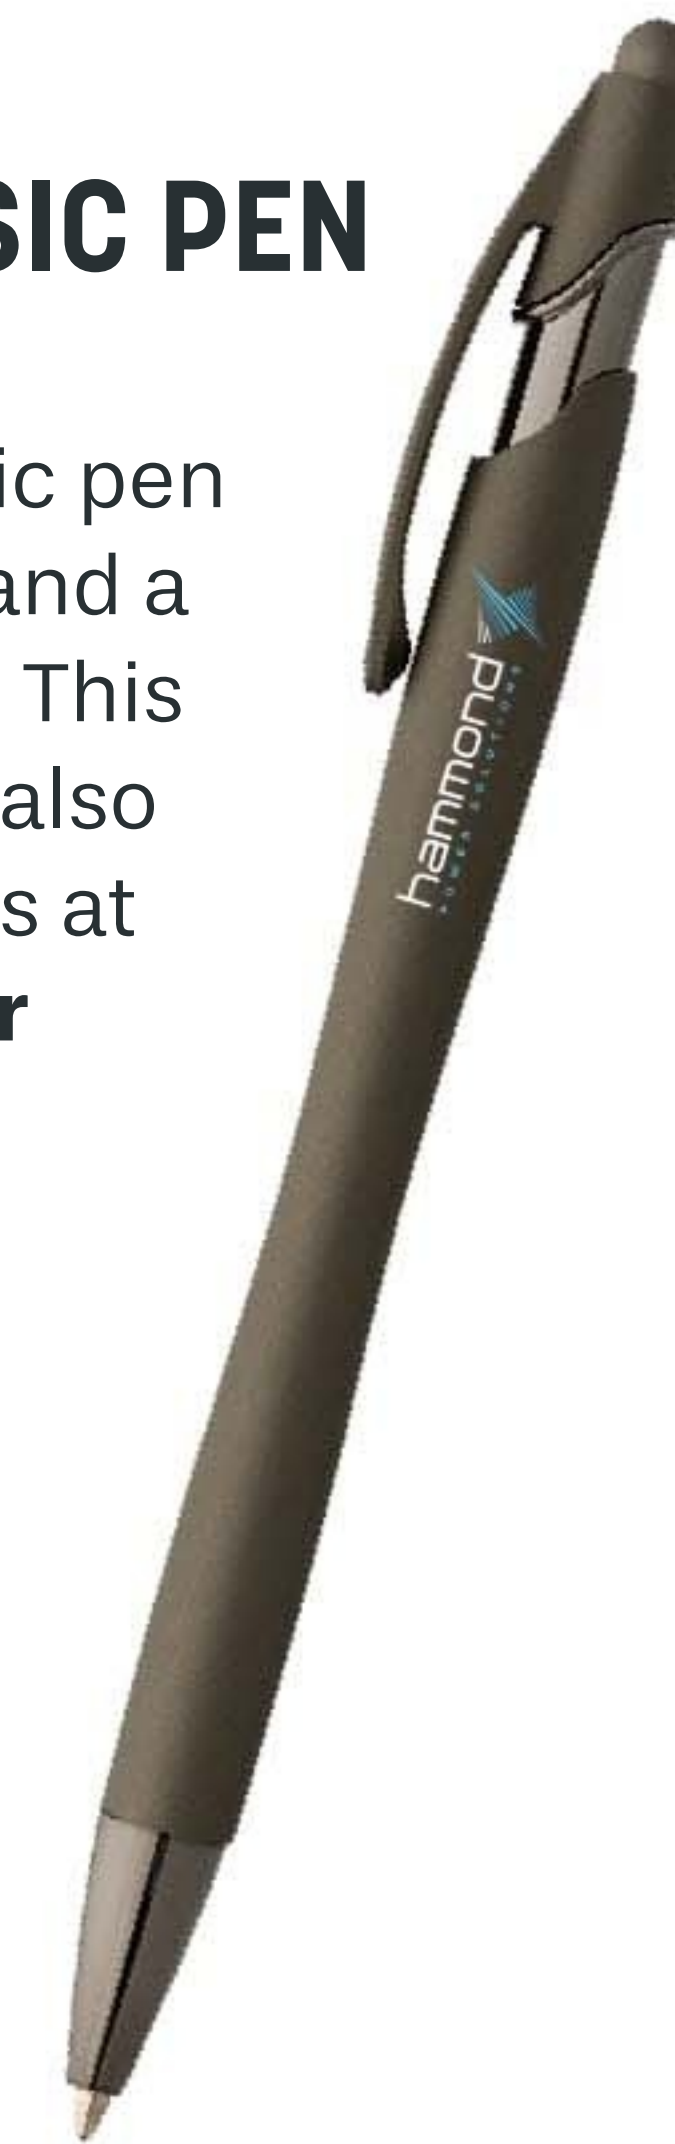

LA JOLLA SOFTY MONOCHROME CLASSIC PEN

A sophisticated, stylish plastic pen with modern matching trim and a soft-touch rubberized finish. This medium black ballpoint pen also features a touchscreen stylus at the top. **Available in 1 colour or full colour imprint.**