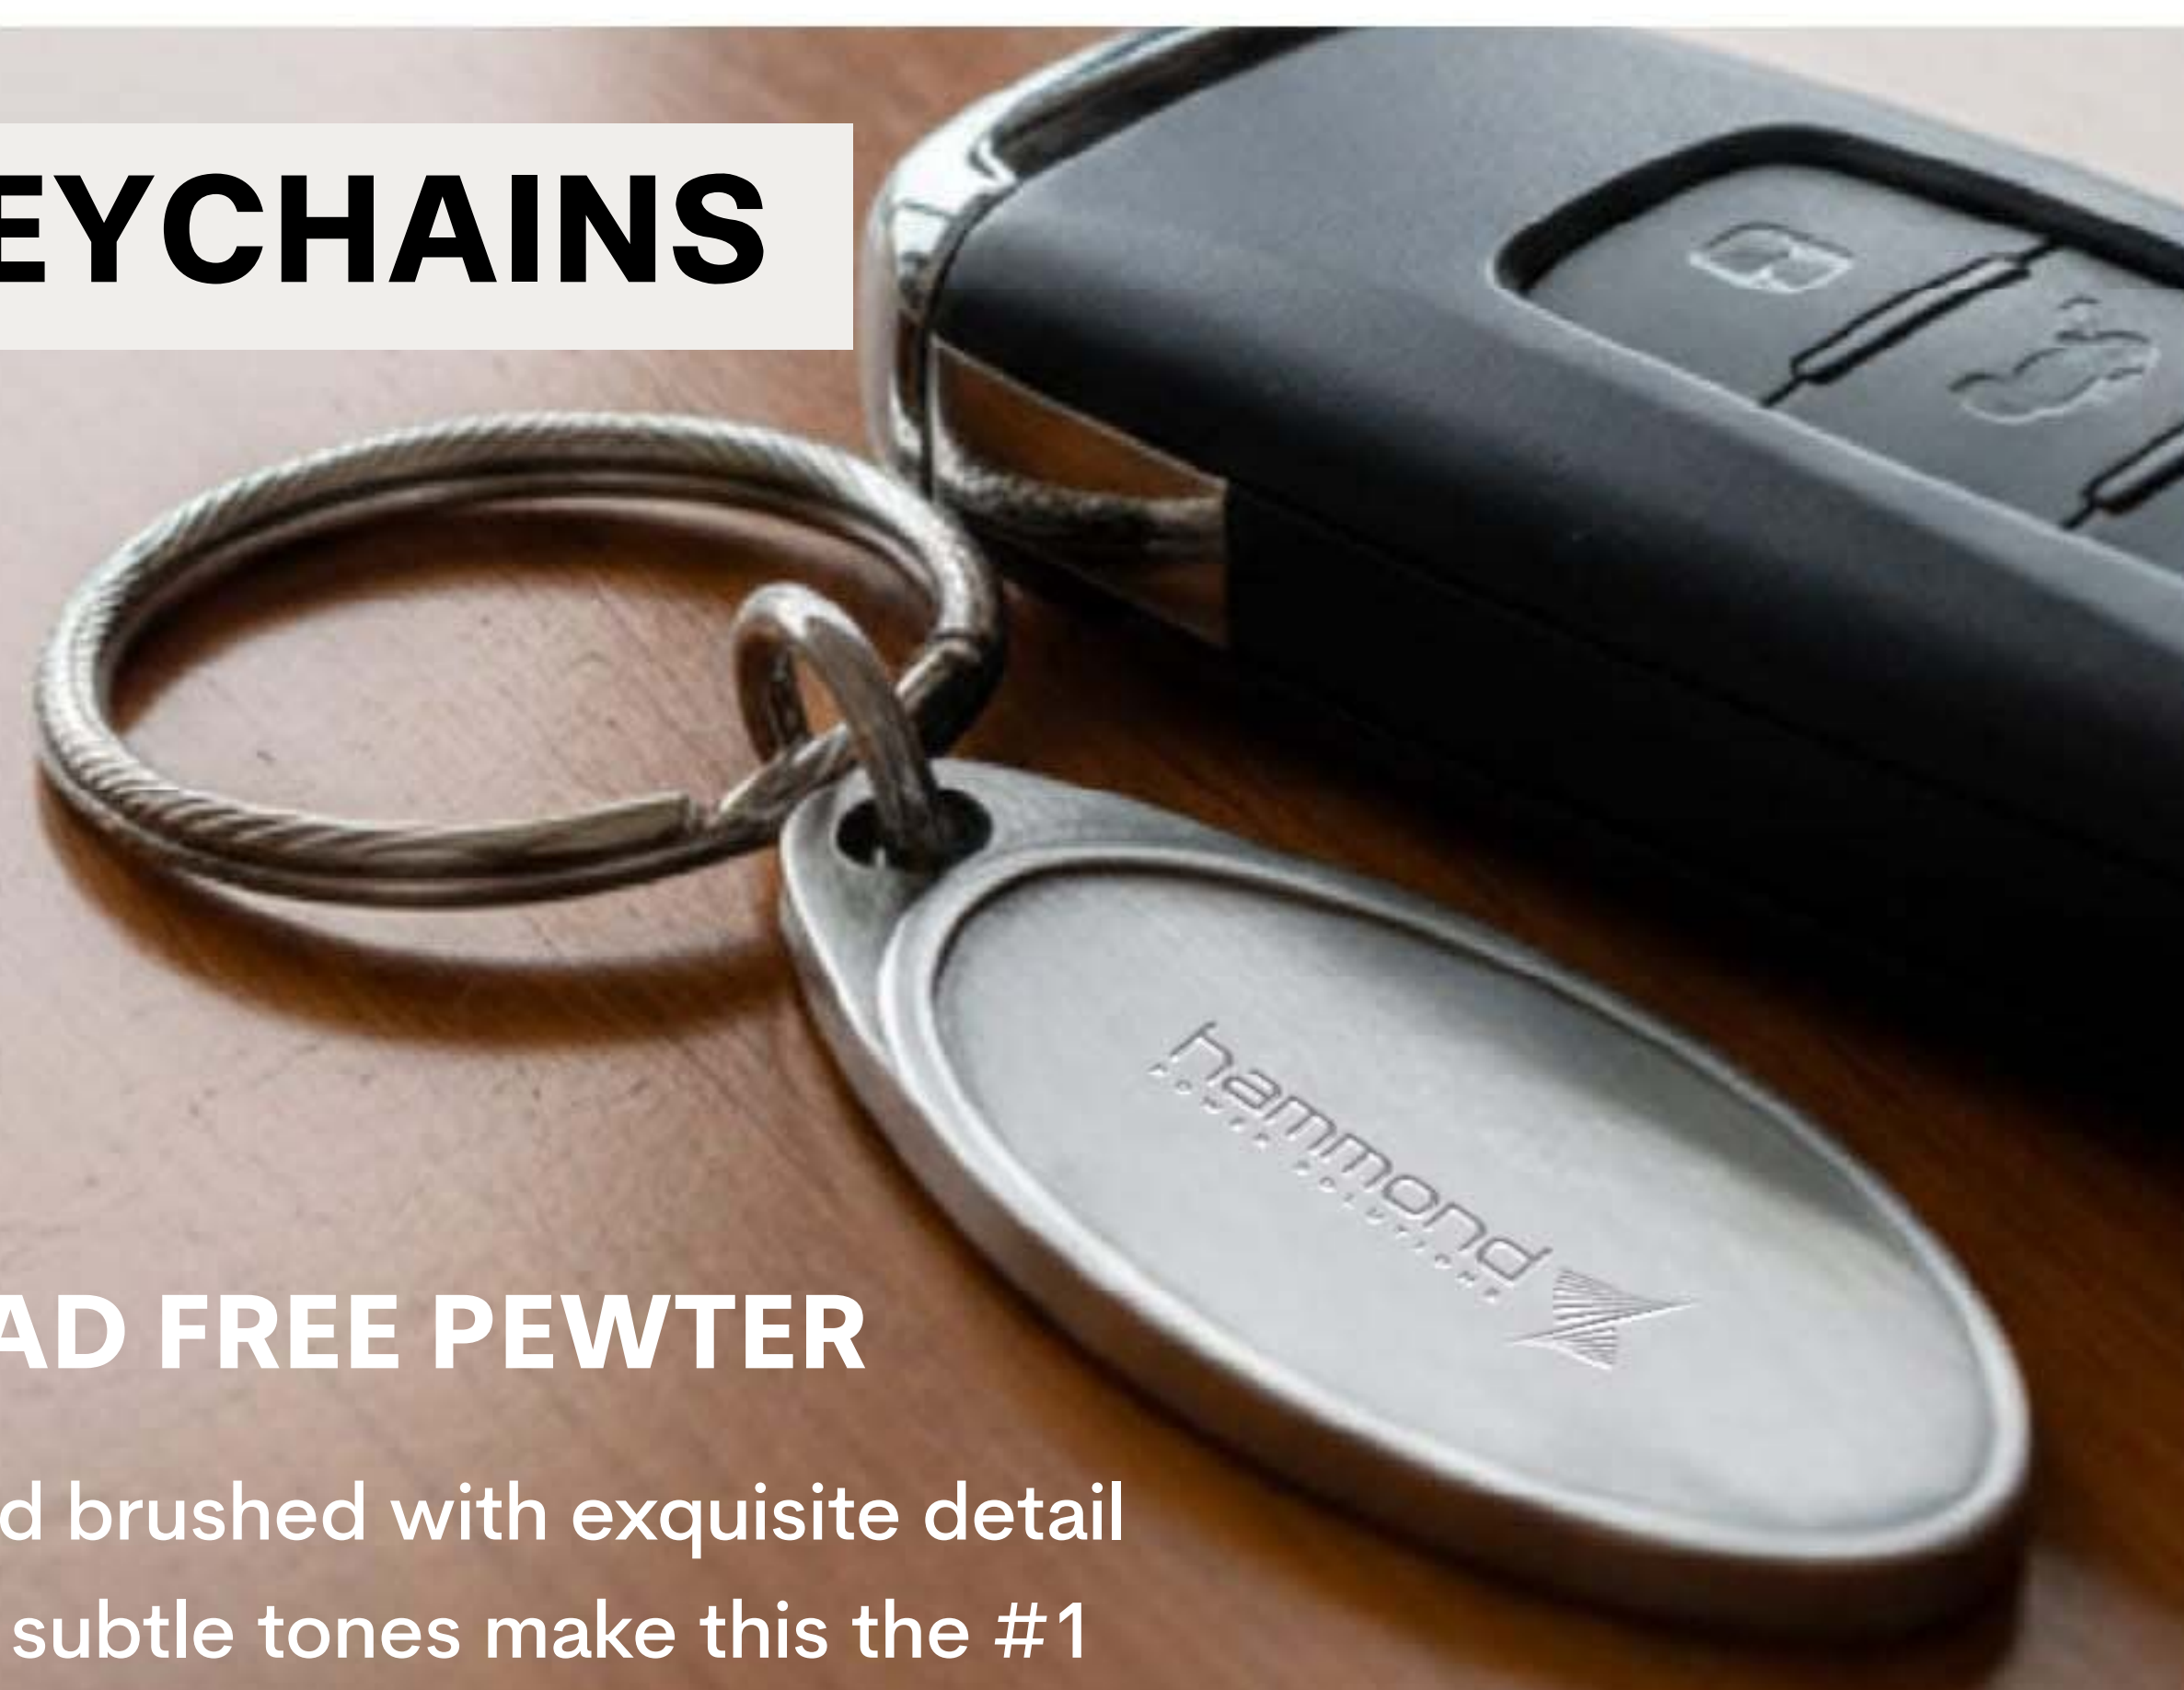

KEYCHAINS

LEAD FREE PEWTER

Hand brushed with exquisite detail and subtle tones make this the #1 choice for perceived value.