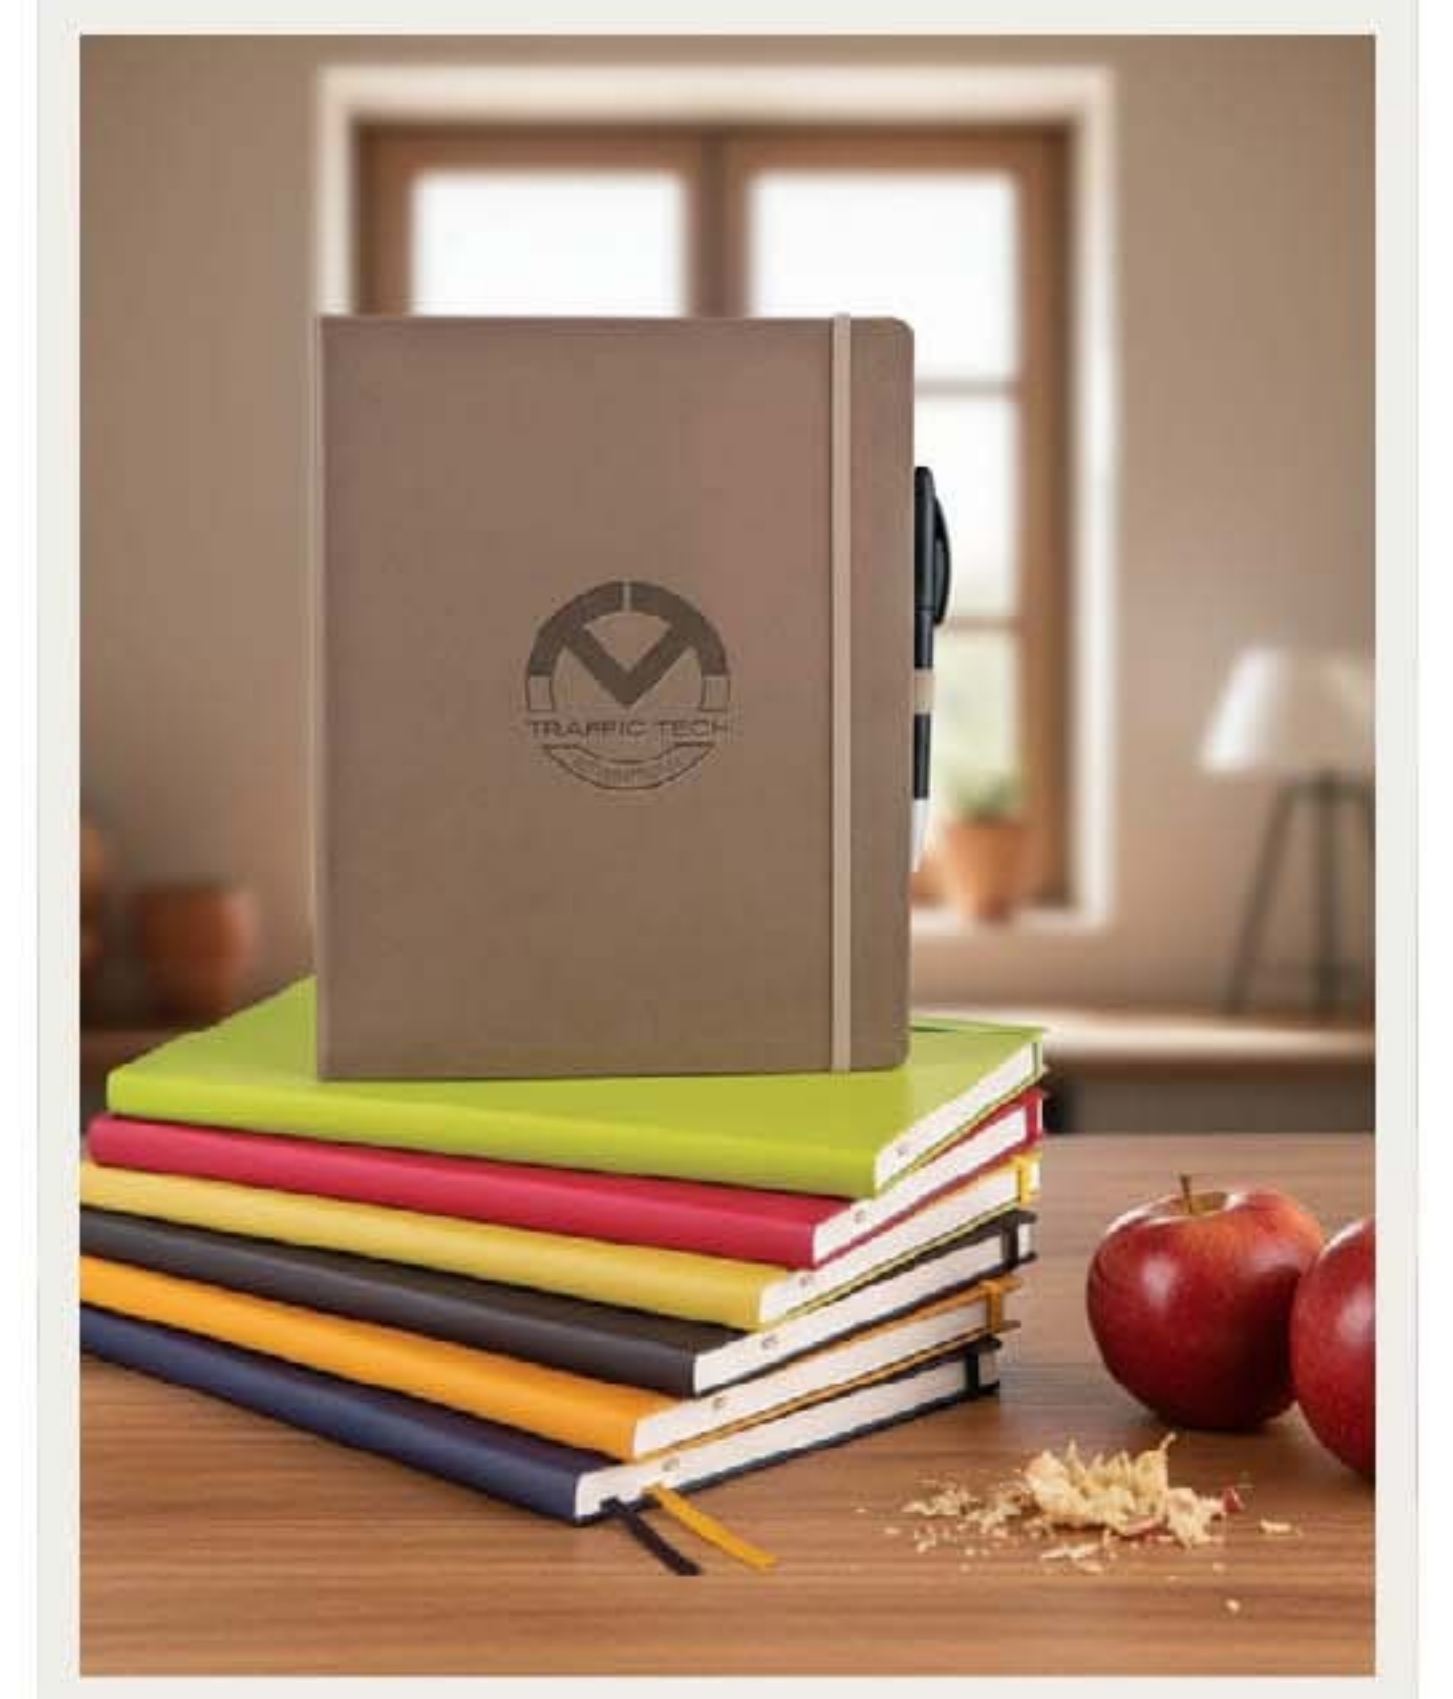

# BEST SELLING MERCH 2026

Colour of the Year 2026  
Cloud Dancer  
11-4201

hammond  
POWER SOLUTIONS