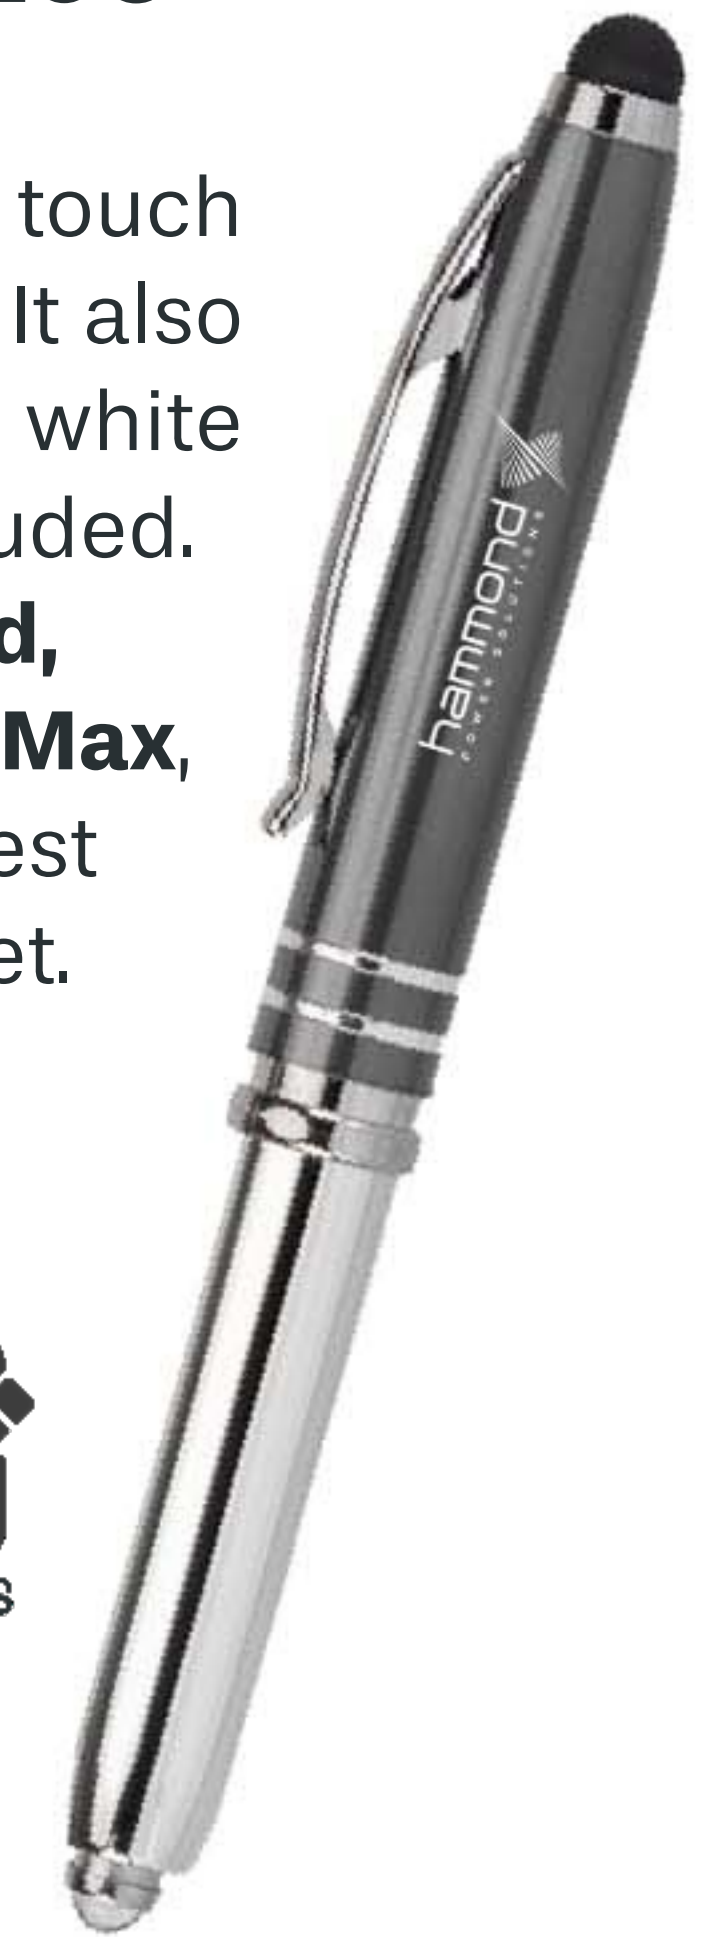

VIVANO DUO W/ STYLUS

This popular pen features a touch stylus at the top of the cap. It also has a push activated bright white LED light, batteries are included. **Available in laser engraved, full colour imprint or LaserMax,** a process provides the largest engraving area in the market.

LWF
LWF-C
LWF-LM