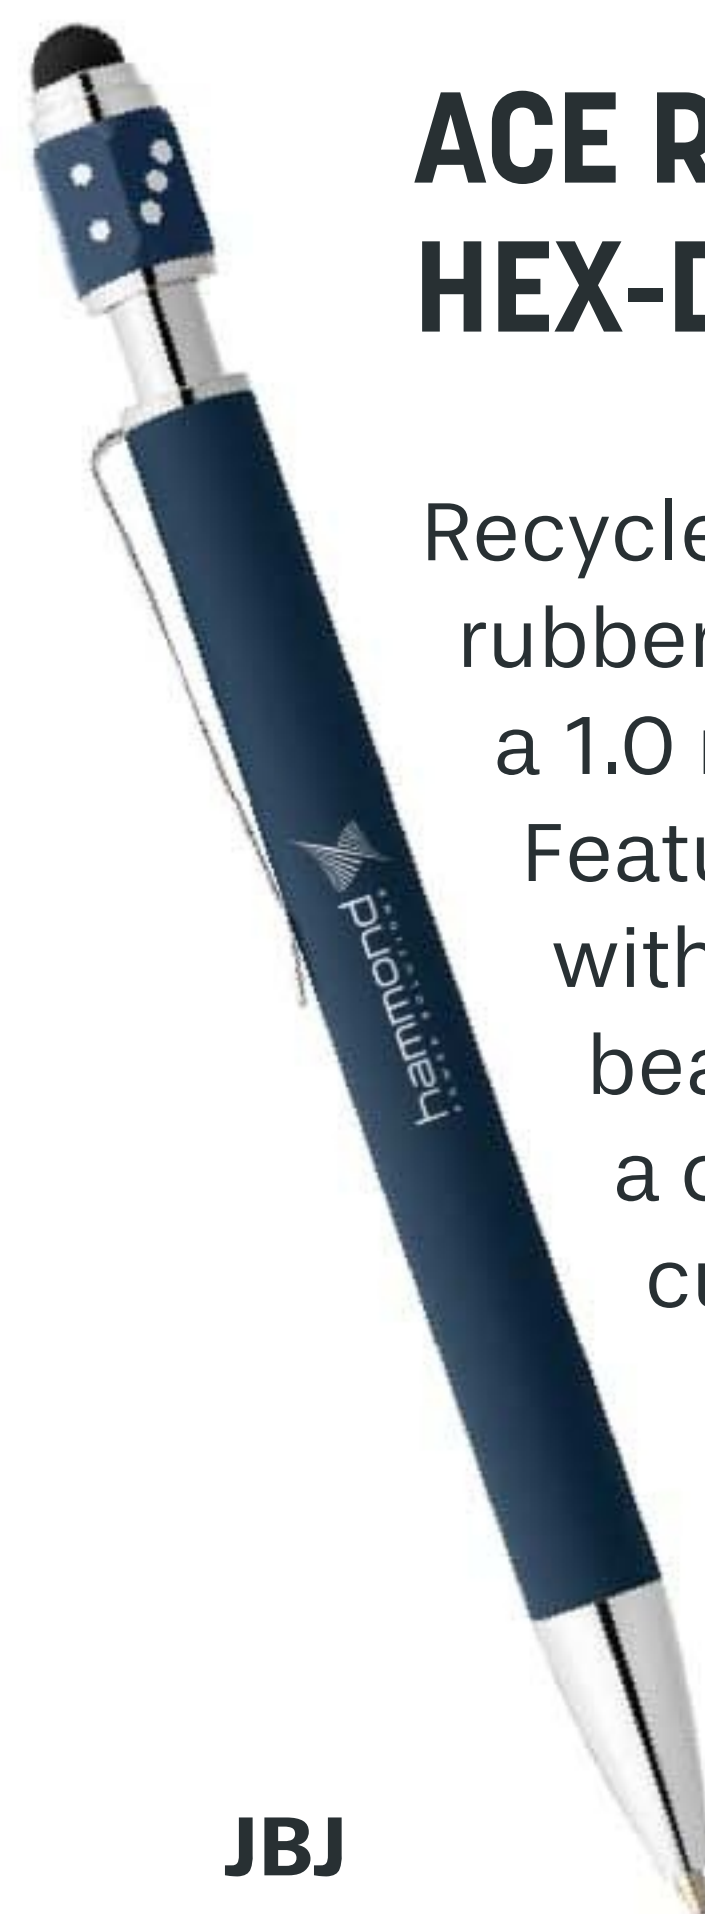

ACE RECYCLED ALUMINUM HEX-DICE SPINNER PEN

Recycled aluminum pen with a rubberized finish, chrome accents, and a 1.0 mm Dokumental® refill (500 m). Features a hex-shaped ABS spinner with dice-style markings and quiet bearing, a black rubber stylus, and a chrome steel clip with arrow cut-out.

NEW!

JB