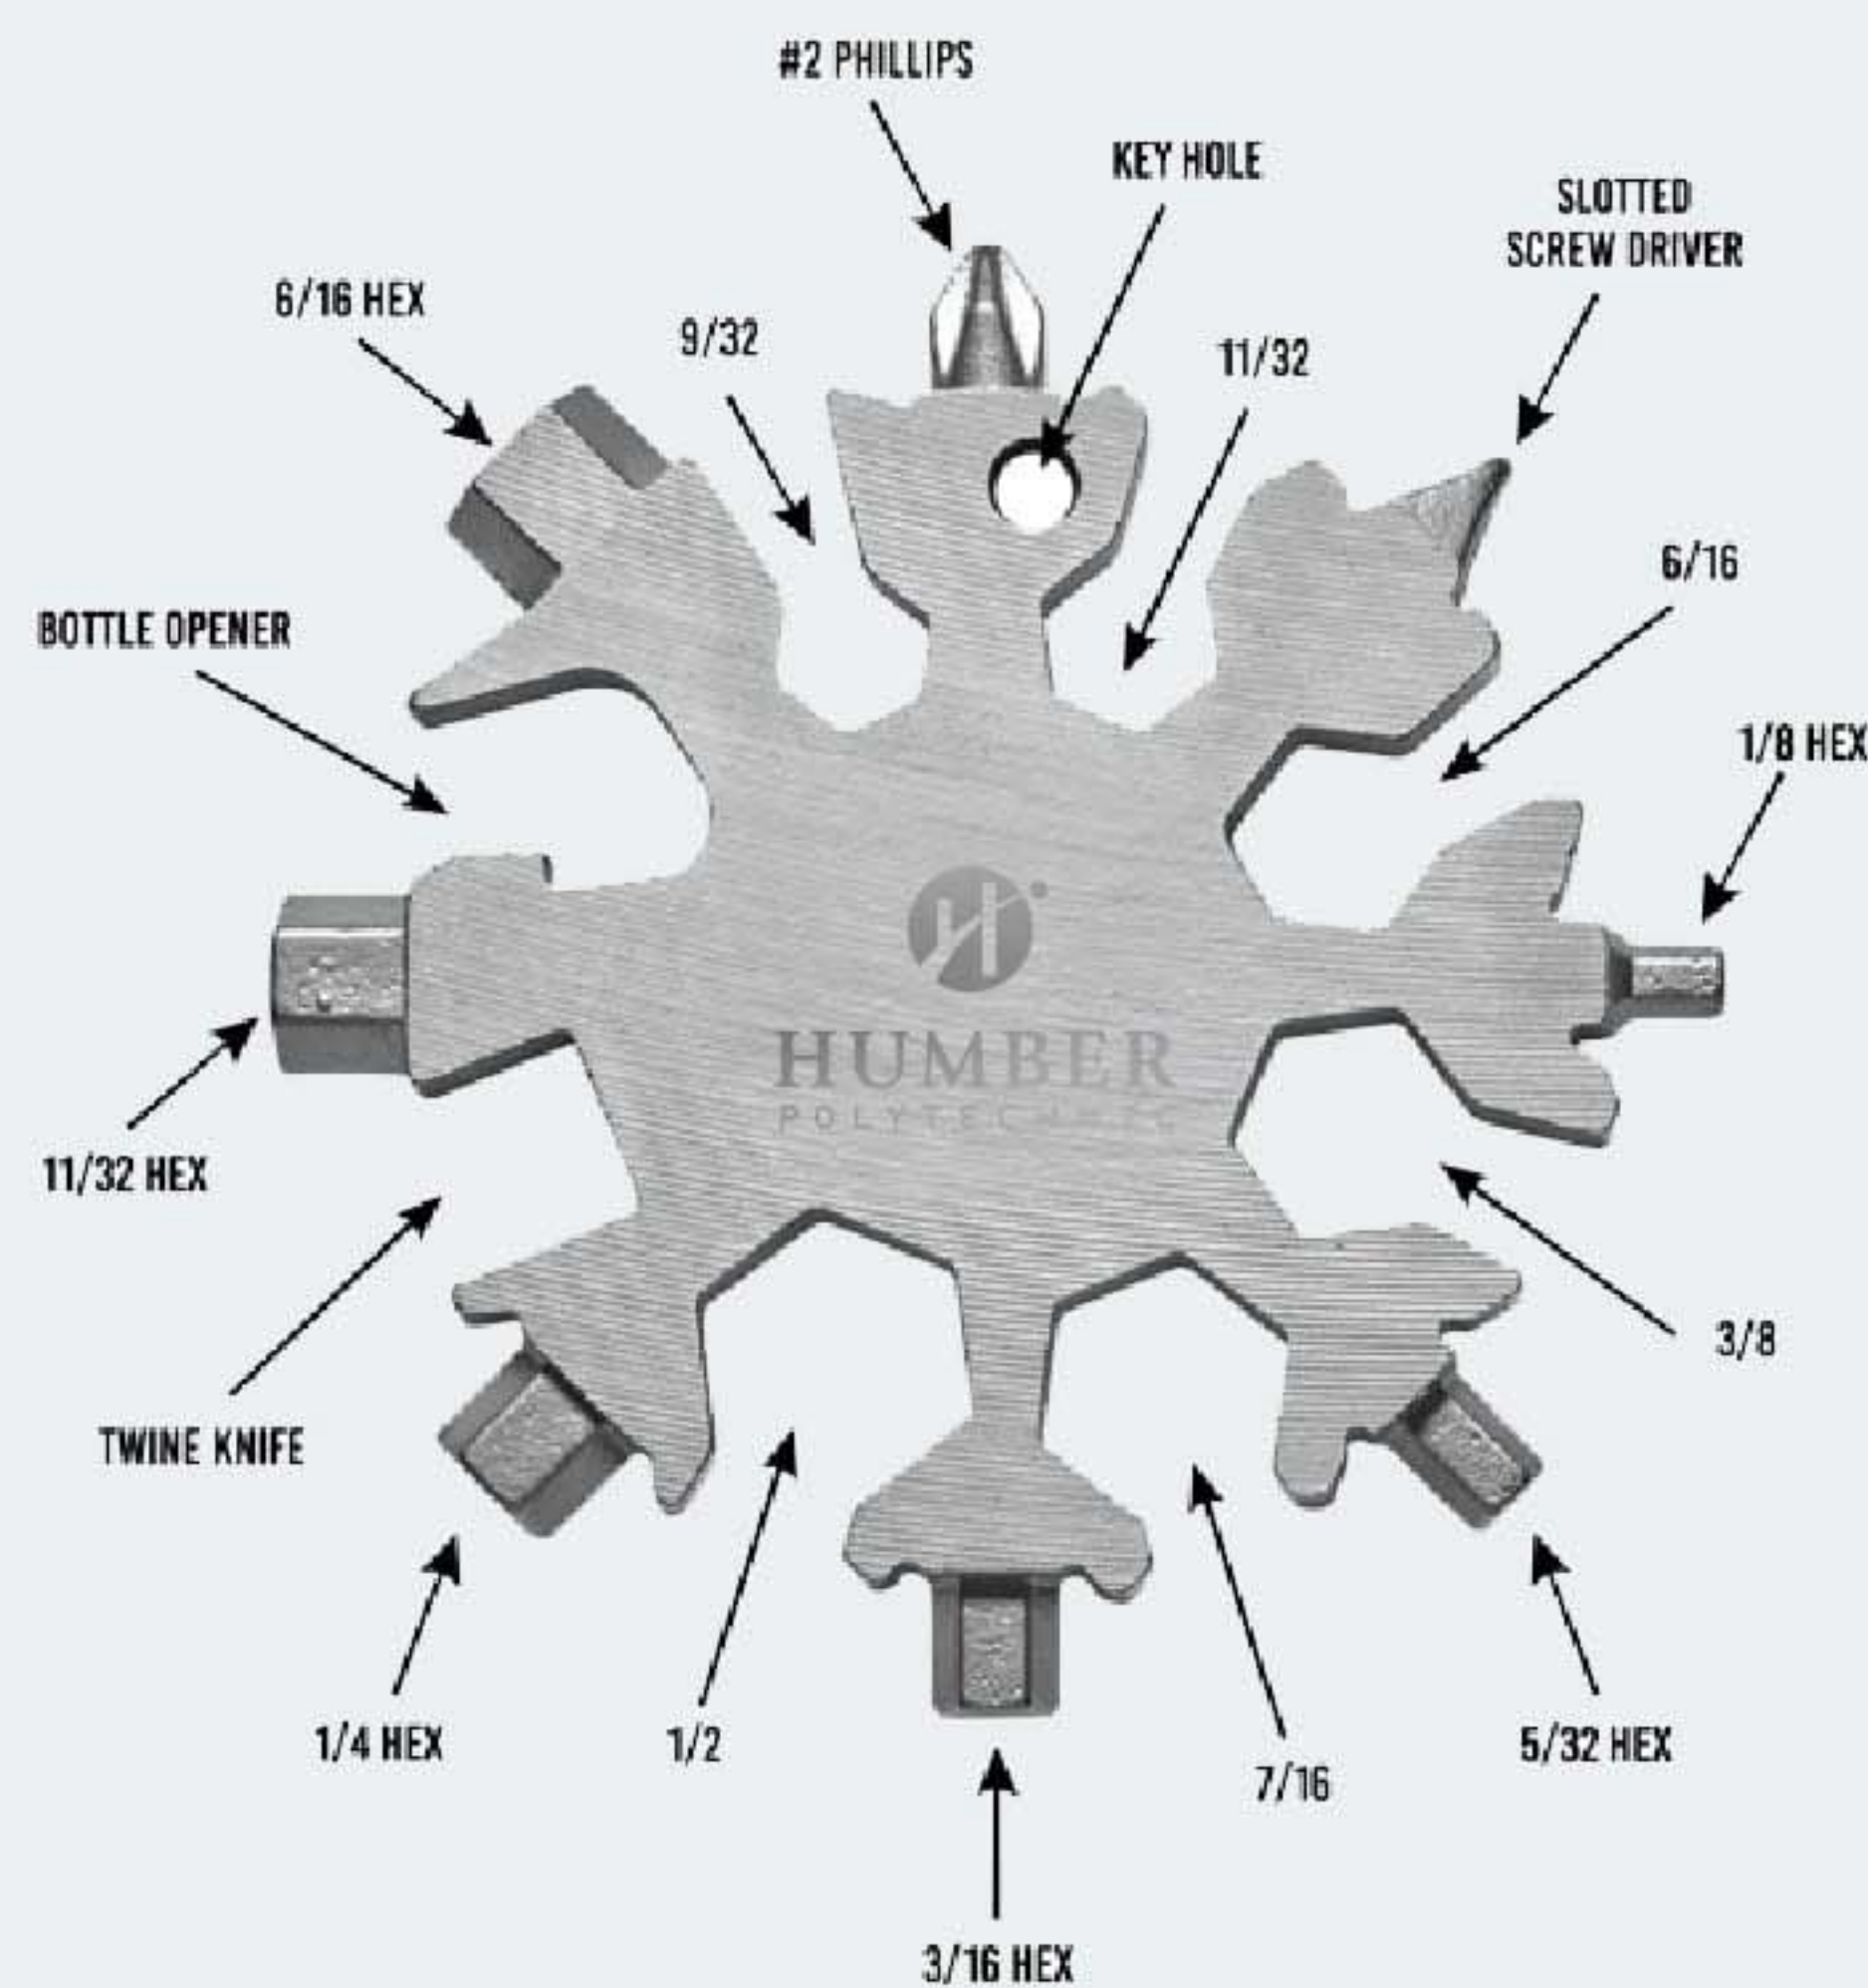

"AA" MINI MAGLITE®

- Maglite's best selling size at 5.75" in length
- Comes with 2 AA batteries and packaged in a sleek, black box
- Maglite is a USA Manufacturer

MIN.: 36
M2A

ELECTRIC CANDLE LIGHTER

- 9" Electric Lighters create a tiny electric arc, hot enough to light anything a normal lighter can
- No flames, no butane
- Completely windproof and rechargeable

MIN.: 48
9310

SNOWFLAKE MULTI TOOL

- 2 1/5" Diameter with 17 tools in one uniquely-shaped stainless-steel keychain device
- The snowflake design allows for tons of tools in a compact tool featuring: Slotted screwdriver, box cutter, rope cutter, bottle opener, key hole, Phillips screwdriver, multiple wrenches, and multiple Hex wrenches

MIN.: 72
4361

CEDAR CREEK® VERSA CARABINER MULTI-TOOL

- A 2.6" long keychain-sized carabiner multi tool with a durable stainless-steel body and 6 functions
- Feature tools include a carabiner, box cutter, bottle opener, Philips driver, flathead driver, and 4 hex wrench sizes