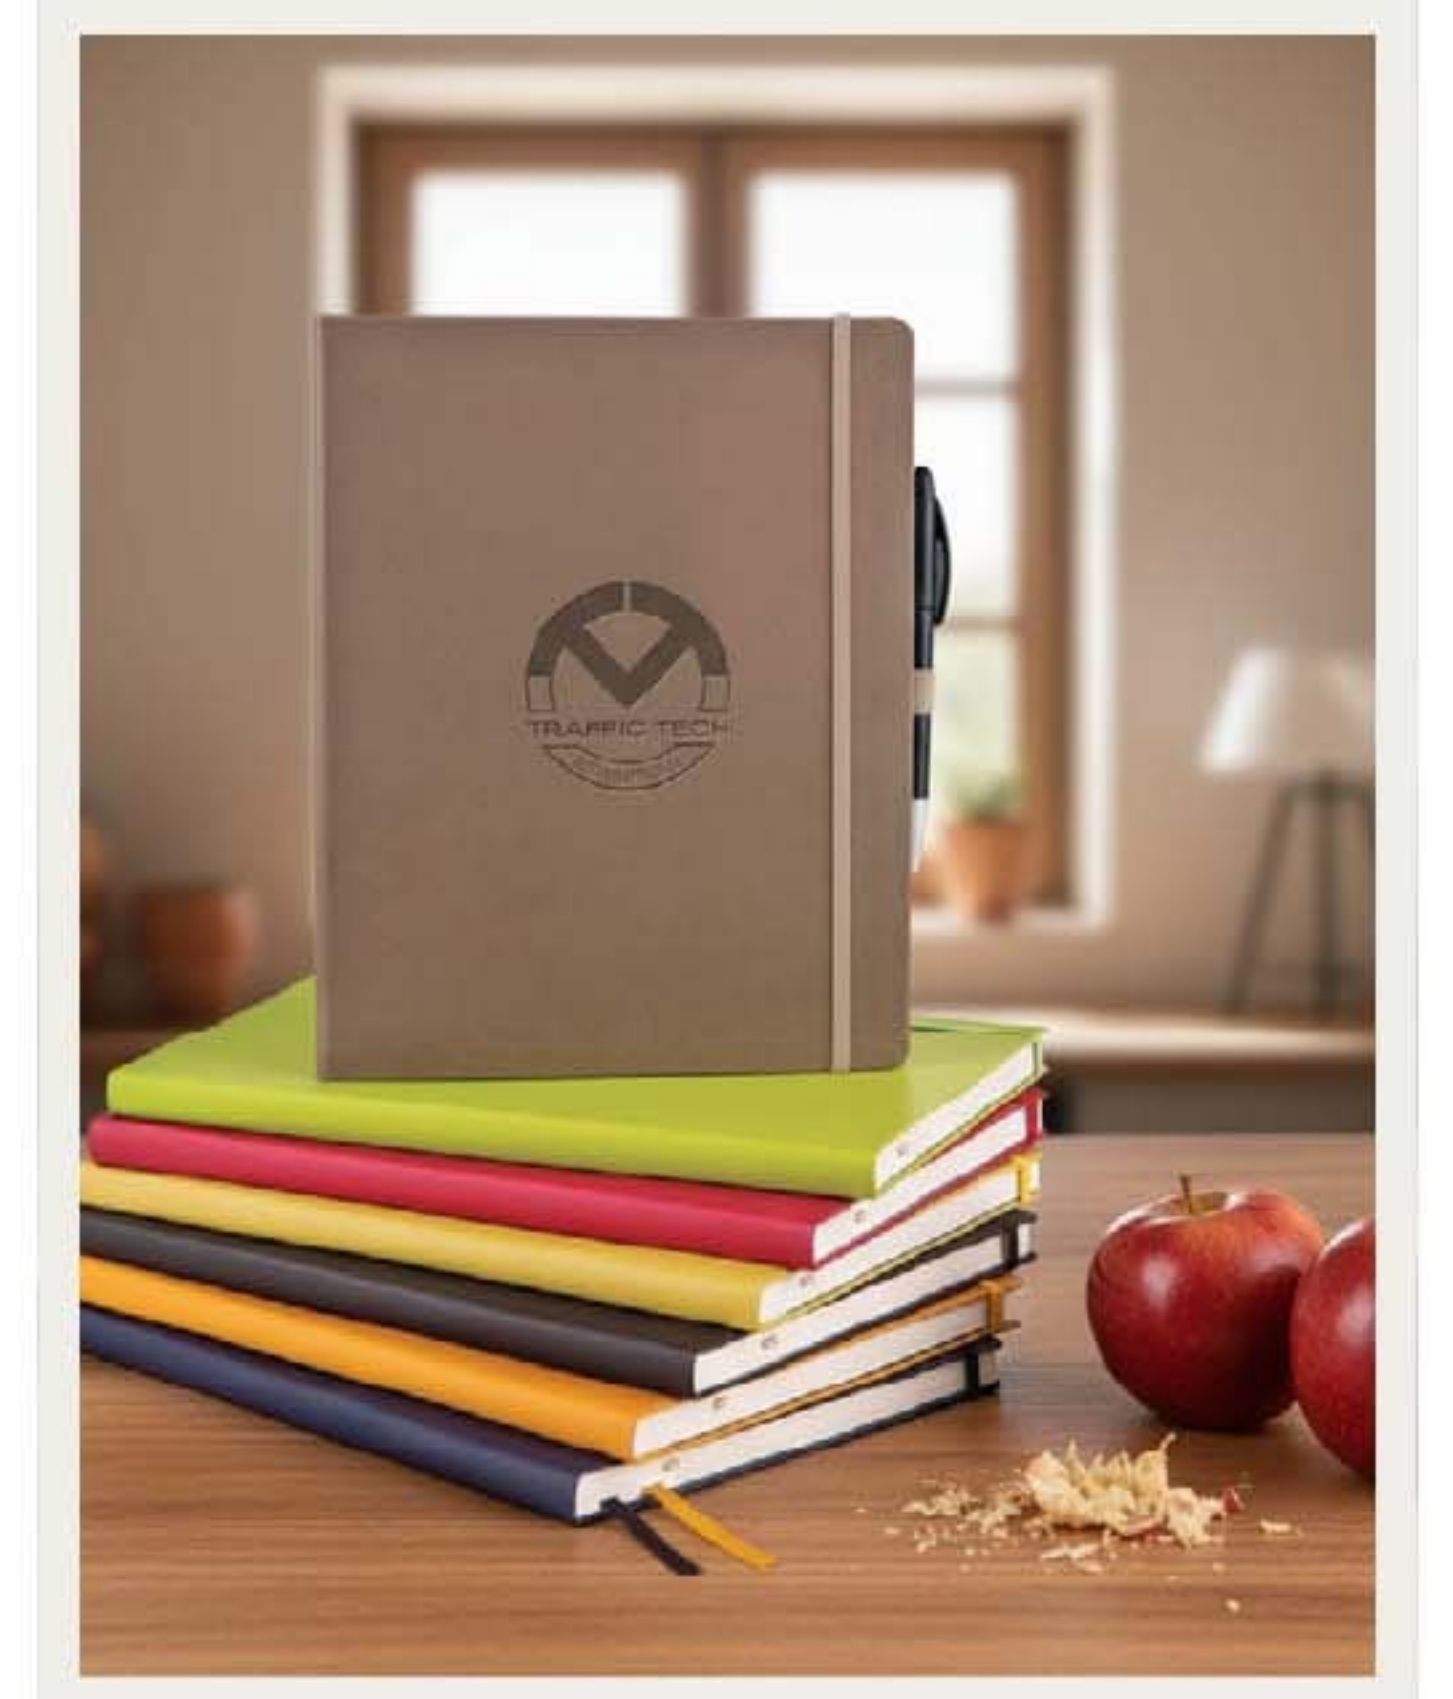

BEST SELLING MERCH 2026

 Colour of the Year 2026
 Cloud Dancer
 11-4201

HUMBER
 POLYTECHNIC

TOP PROMOTIONAL PRODUCTS INDUSTRY STATISTICS

85%

OF CONSUMERS REMEMBER THE ADVERTISER ON A PROMOTIONAL PRODUCT

SOURCE: ADVERTISING SPECIALTY INSTITUTE