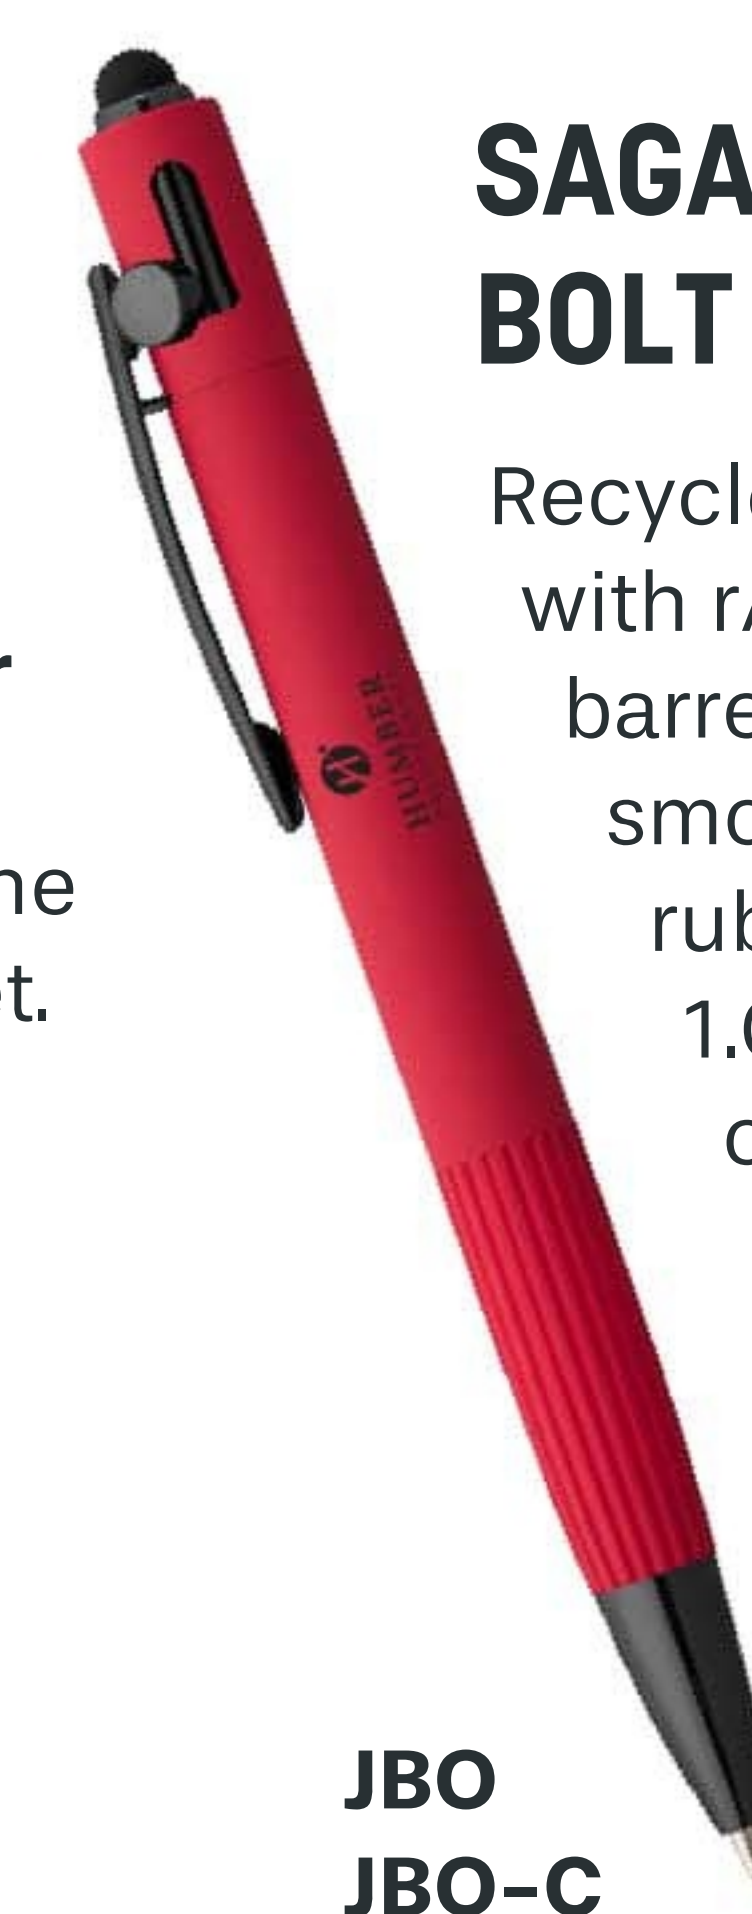

NEW!

JBO
JBO-C

Plastic Pens

SCAN FOR
PRICING
AND MORE
PRODUCTS

LA JOLLA

MIN.: 250

LA JOLLA STYLUS

Featuring a sleek metallic barrel, matching clip, polished chrome accents and a professional stylus. **Available in 1 colour or full colour imprint.**