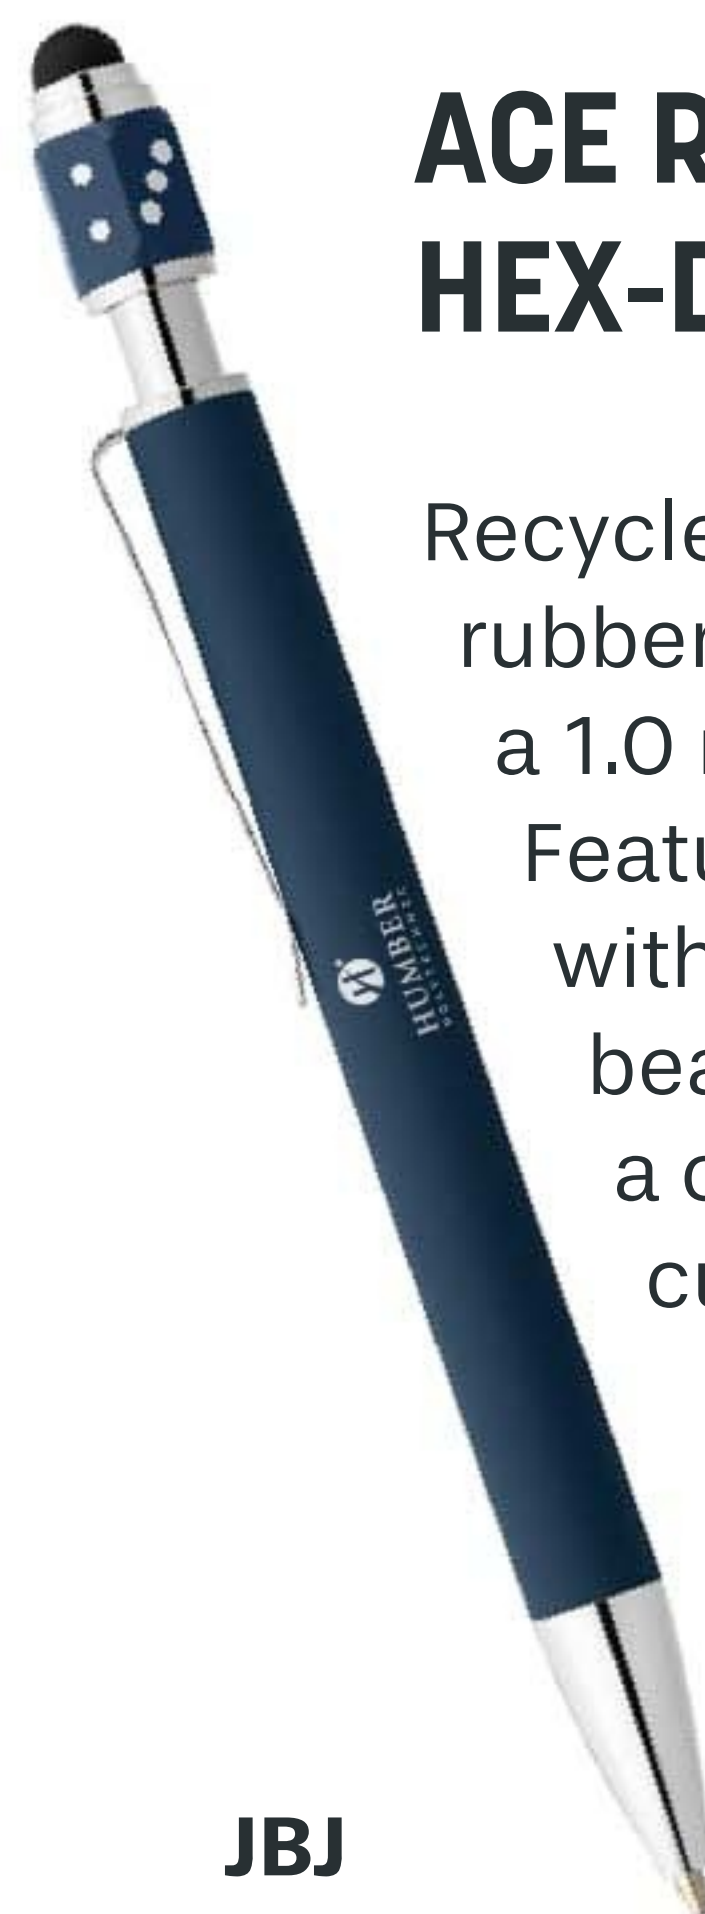

ACE RECYCLED ALUMINUM HEX-DICE SPINNER PEN

Recycled aluminum pen with a rubberized finish, chrome accents, and a 1.0 mm Dokumental® refill (500 m). Features a hex-shaped ABS spinner with dice-style markings and quiet bearing, a black rubber stylus, and a chrome steel clip with arrow cut-out.

NEW!

JB