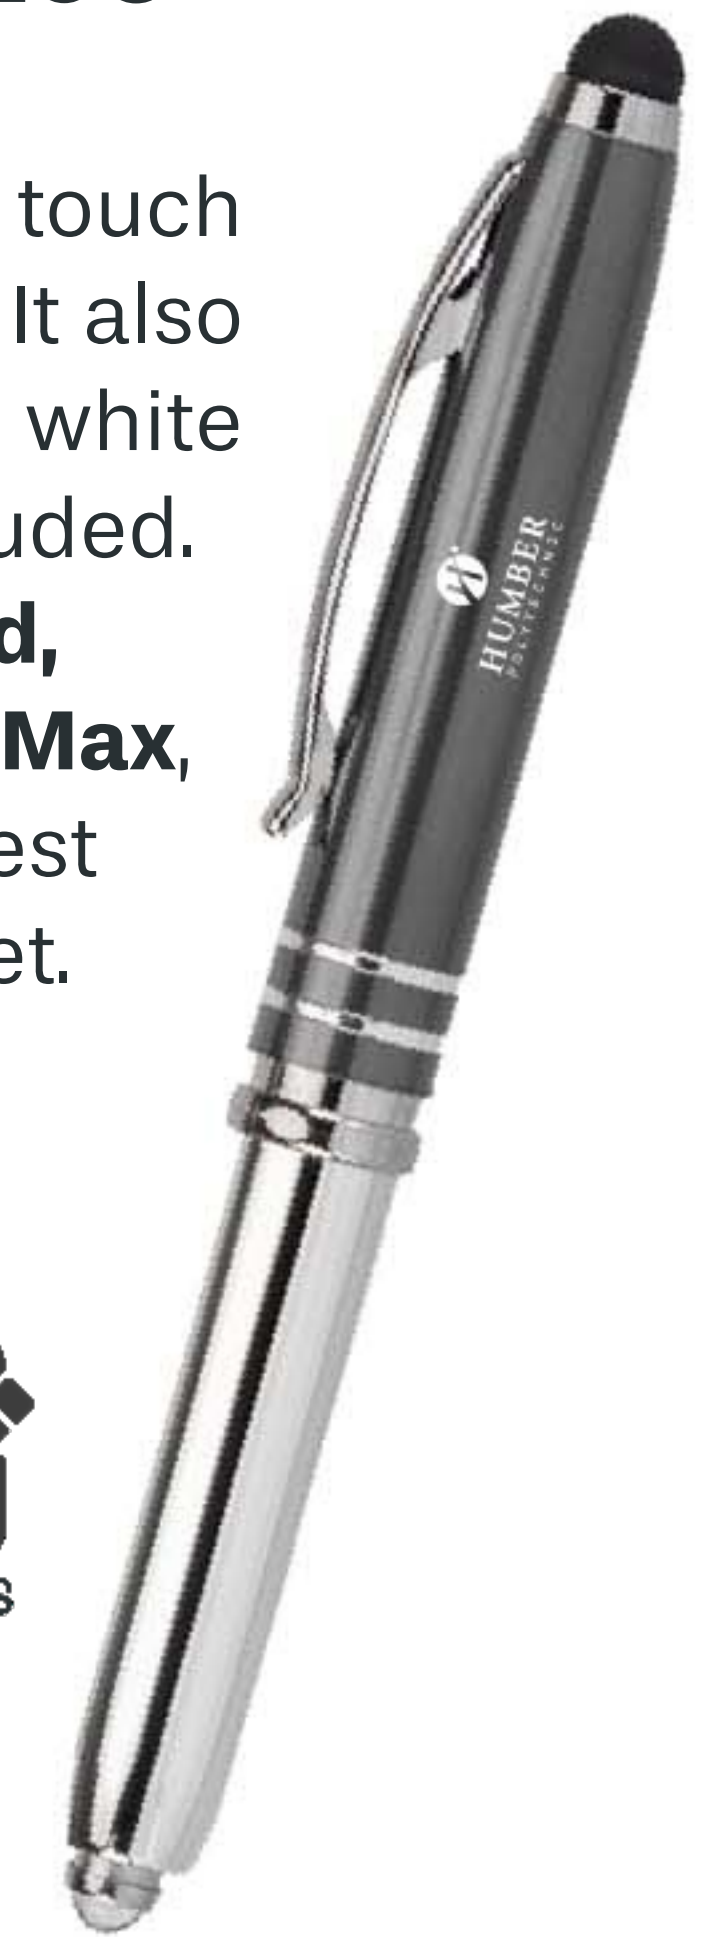

VIVANO DUO W/ STYLUS

This popular pen features a touch stylus at the top of the cap. It also has a push activated bright white LED light, batteries are included. **Available in laser engraved, full colour imprint or LaserMax,** a process provides the largest engraving area in the market.

LWF
LWF-C
LWF-LM