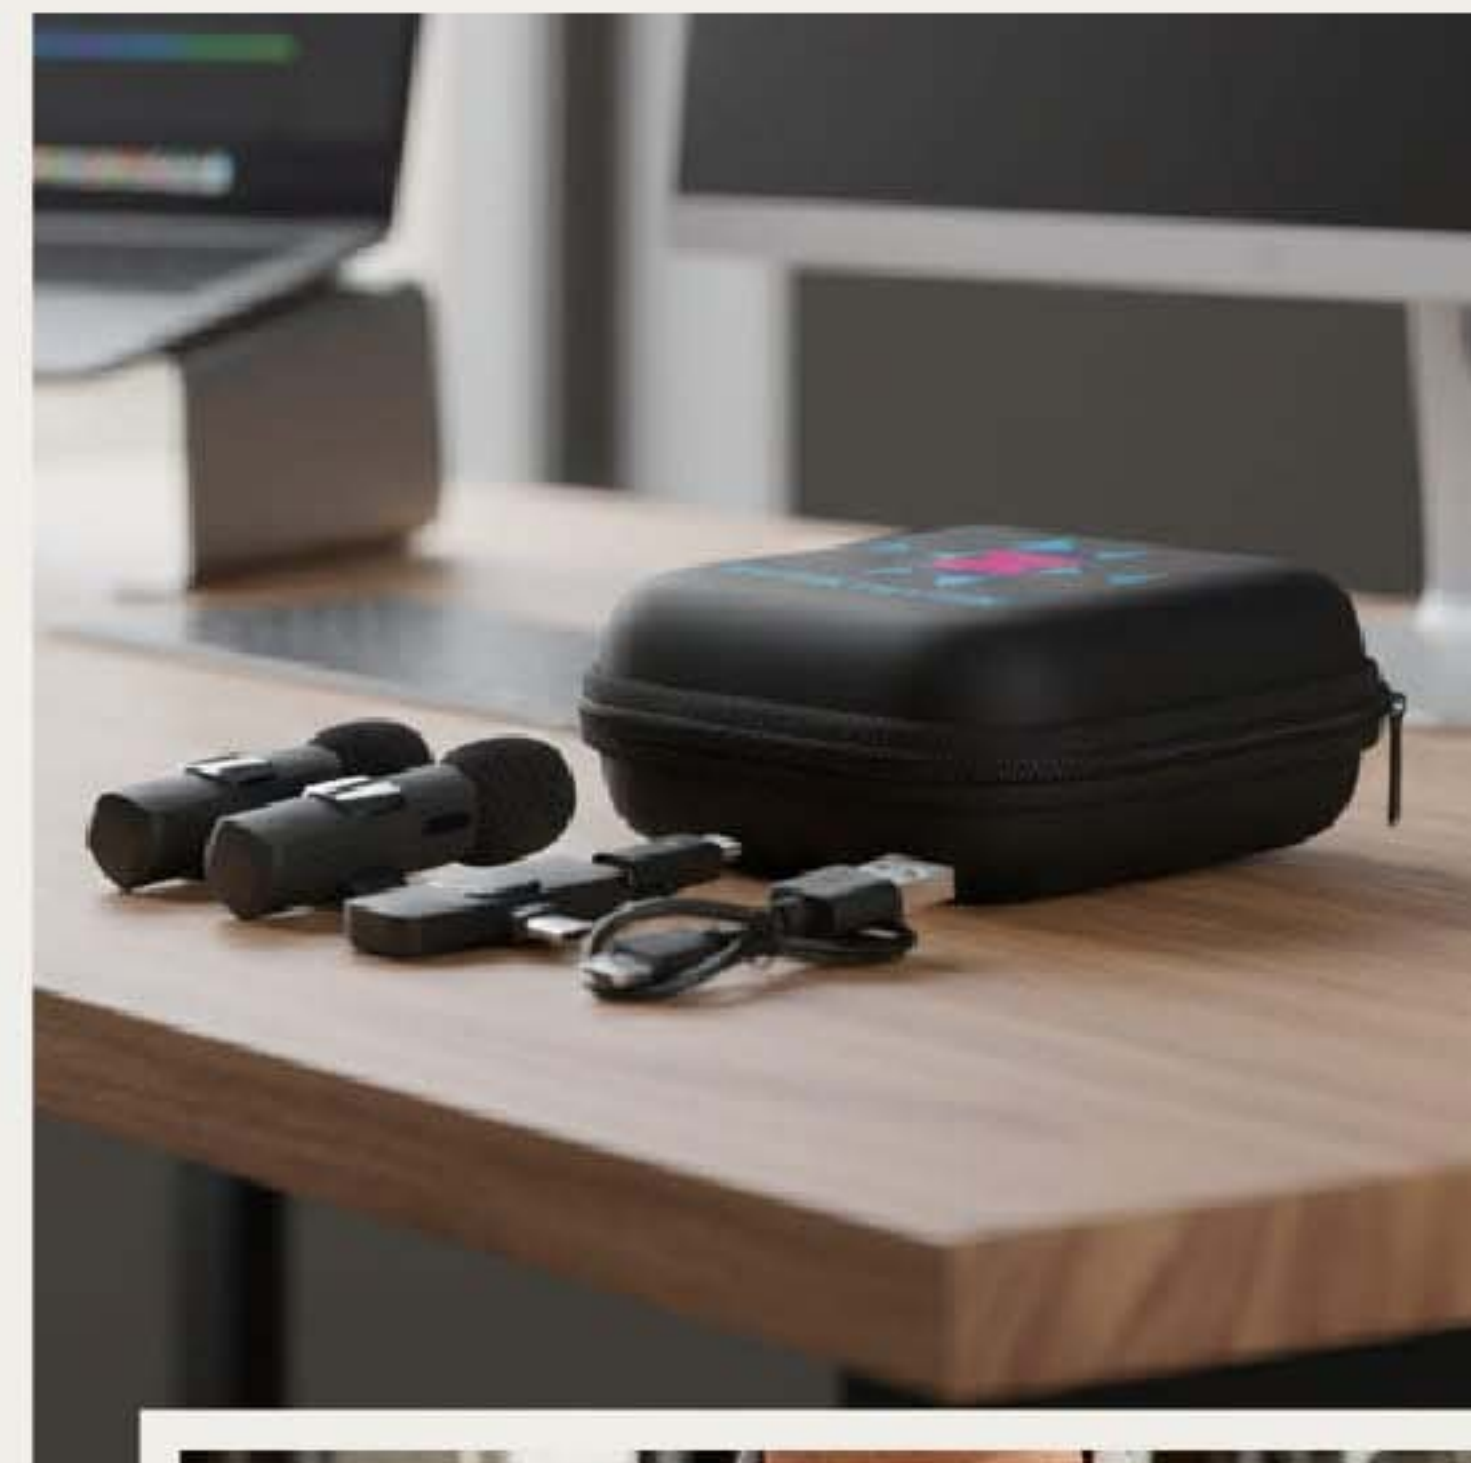

BEST SELLING MERCH 2026

 Colour of the Year 2026
 Cloud Dancer
 11-4201

HUMBER
 POLYTECHNIC

TOP PROMOTIONAL PRODUCTS INDUSTRY STATISTICS

85%

OF CONSUMERS REMEMBER THE ADVERTISER ON A PROMOTIONAL PRODUCT

SOURCE: ADVERTISING SPECIALTY INSTITUTE