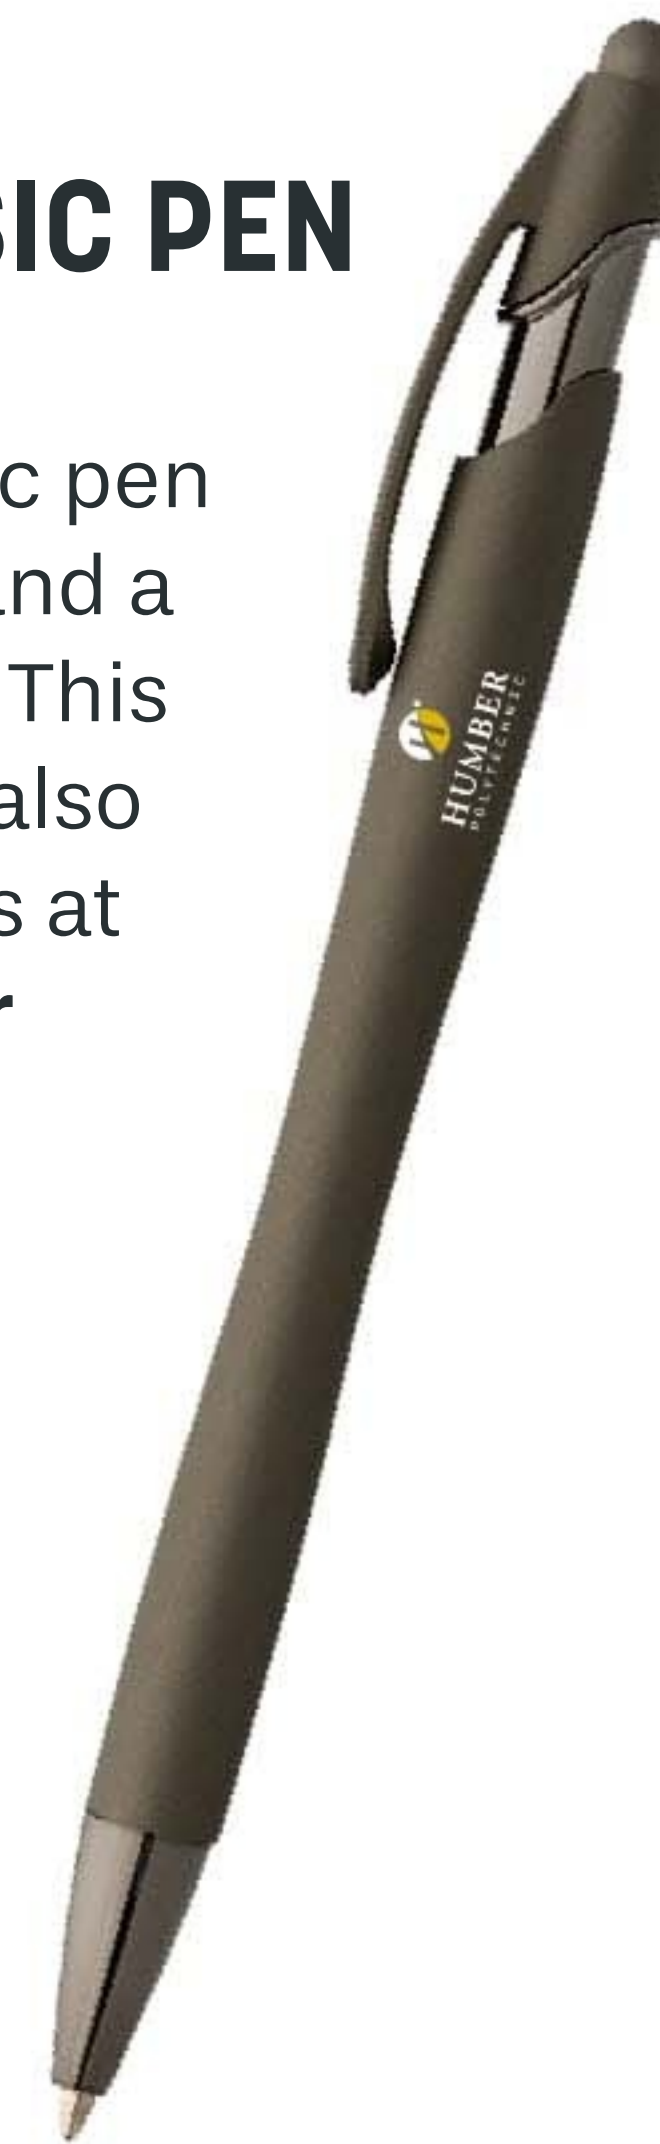

LA JOLLA RECYCLED PEN W/ STYLUS + ANTI-FRAUD INK

Make a lasting impression with the La Jolla Recycled Pen w/ Stylus + Anti-Fraud Ink, crafted from recycled plastic. This innovative pen features anti-fraud ink, perfect for securing important documents. **Available in 1 colour or full colour imprint.**

AJY
AJY-C