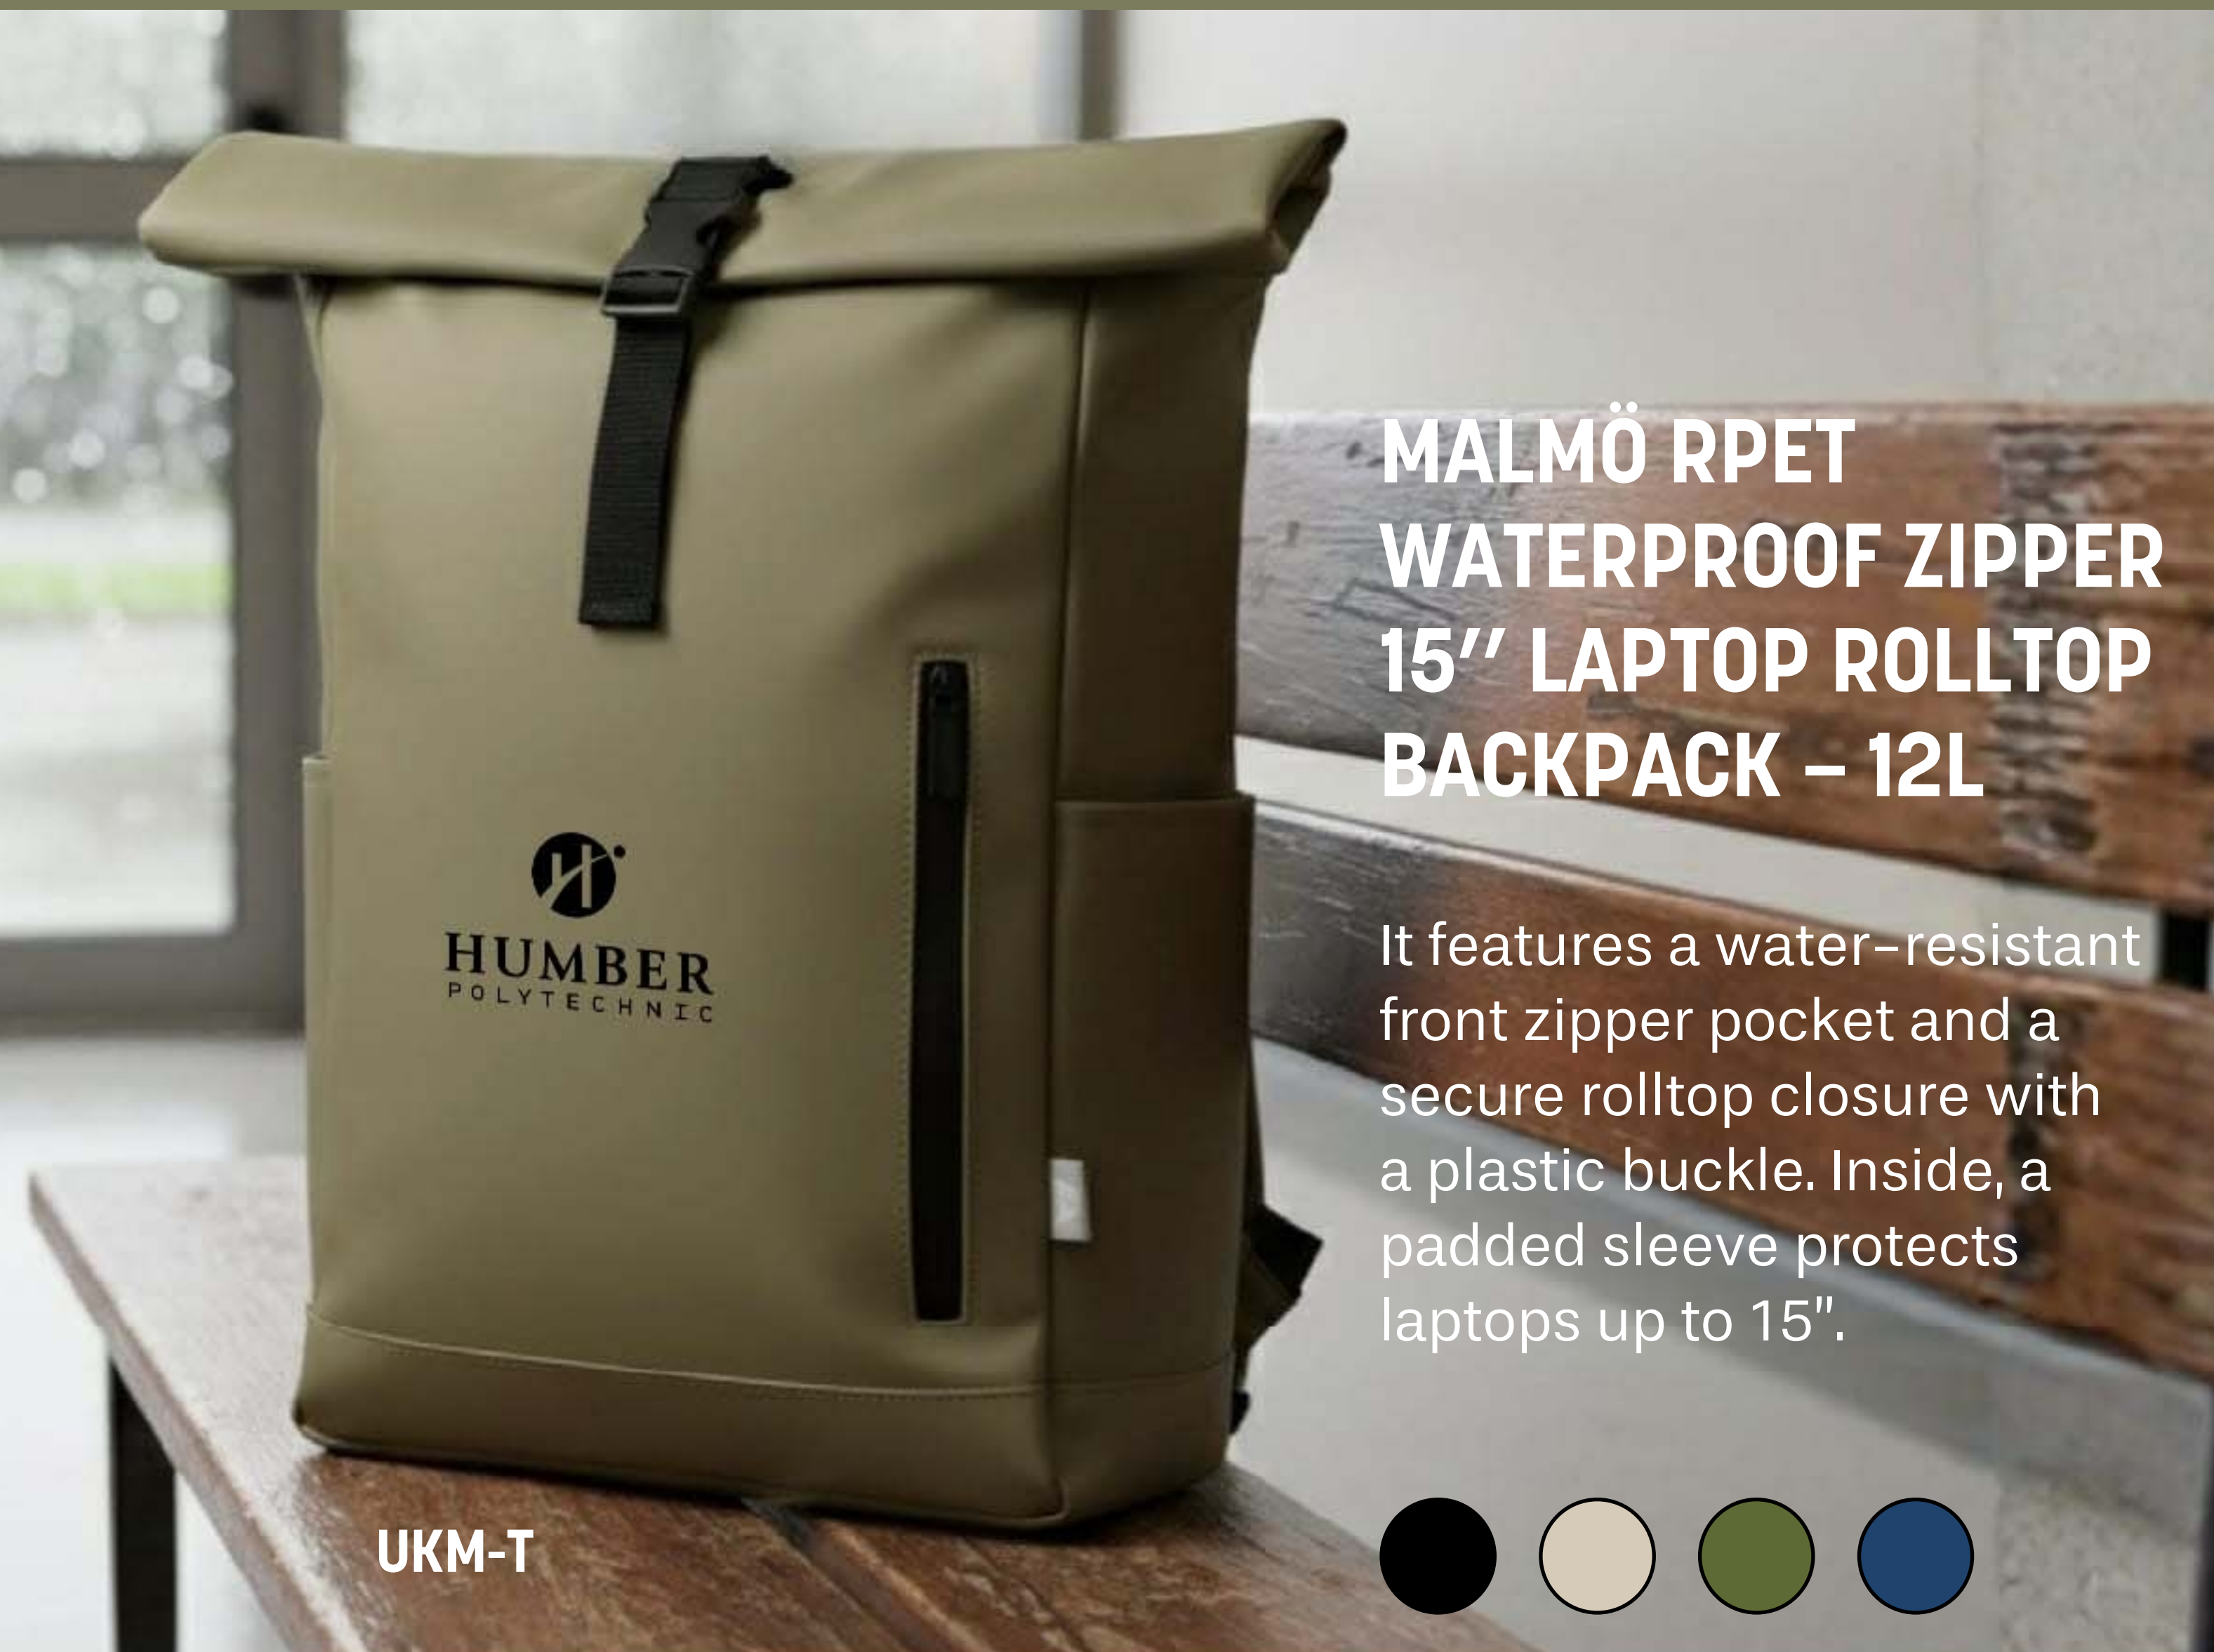

- -
 -
- MVH
MIN.: 24

Bags

SCAN FOR
PRICING
AND MORE
PRODUCTS

NEW! MALMÖ BACKPACKS

MIN.: 20

NEW! ODYSSEY BACKPACKS

MIN.: 20

MALMÖ RPET WATERPROOF ZIPPER 15" LAPTOP ROLLTOP BACKPACK - 12L