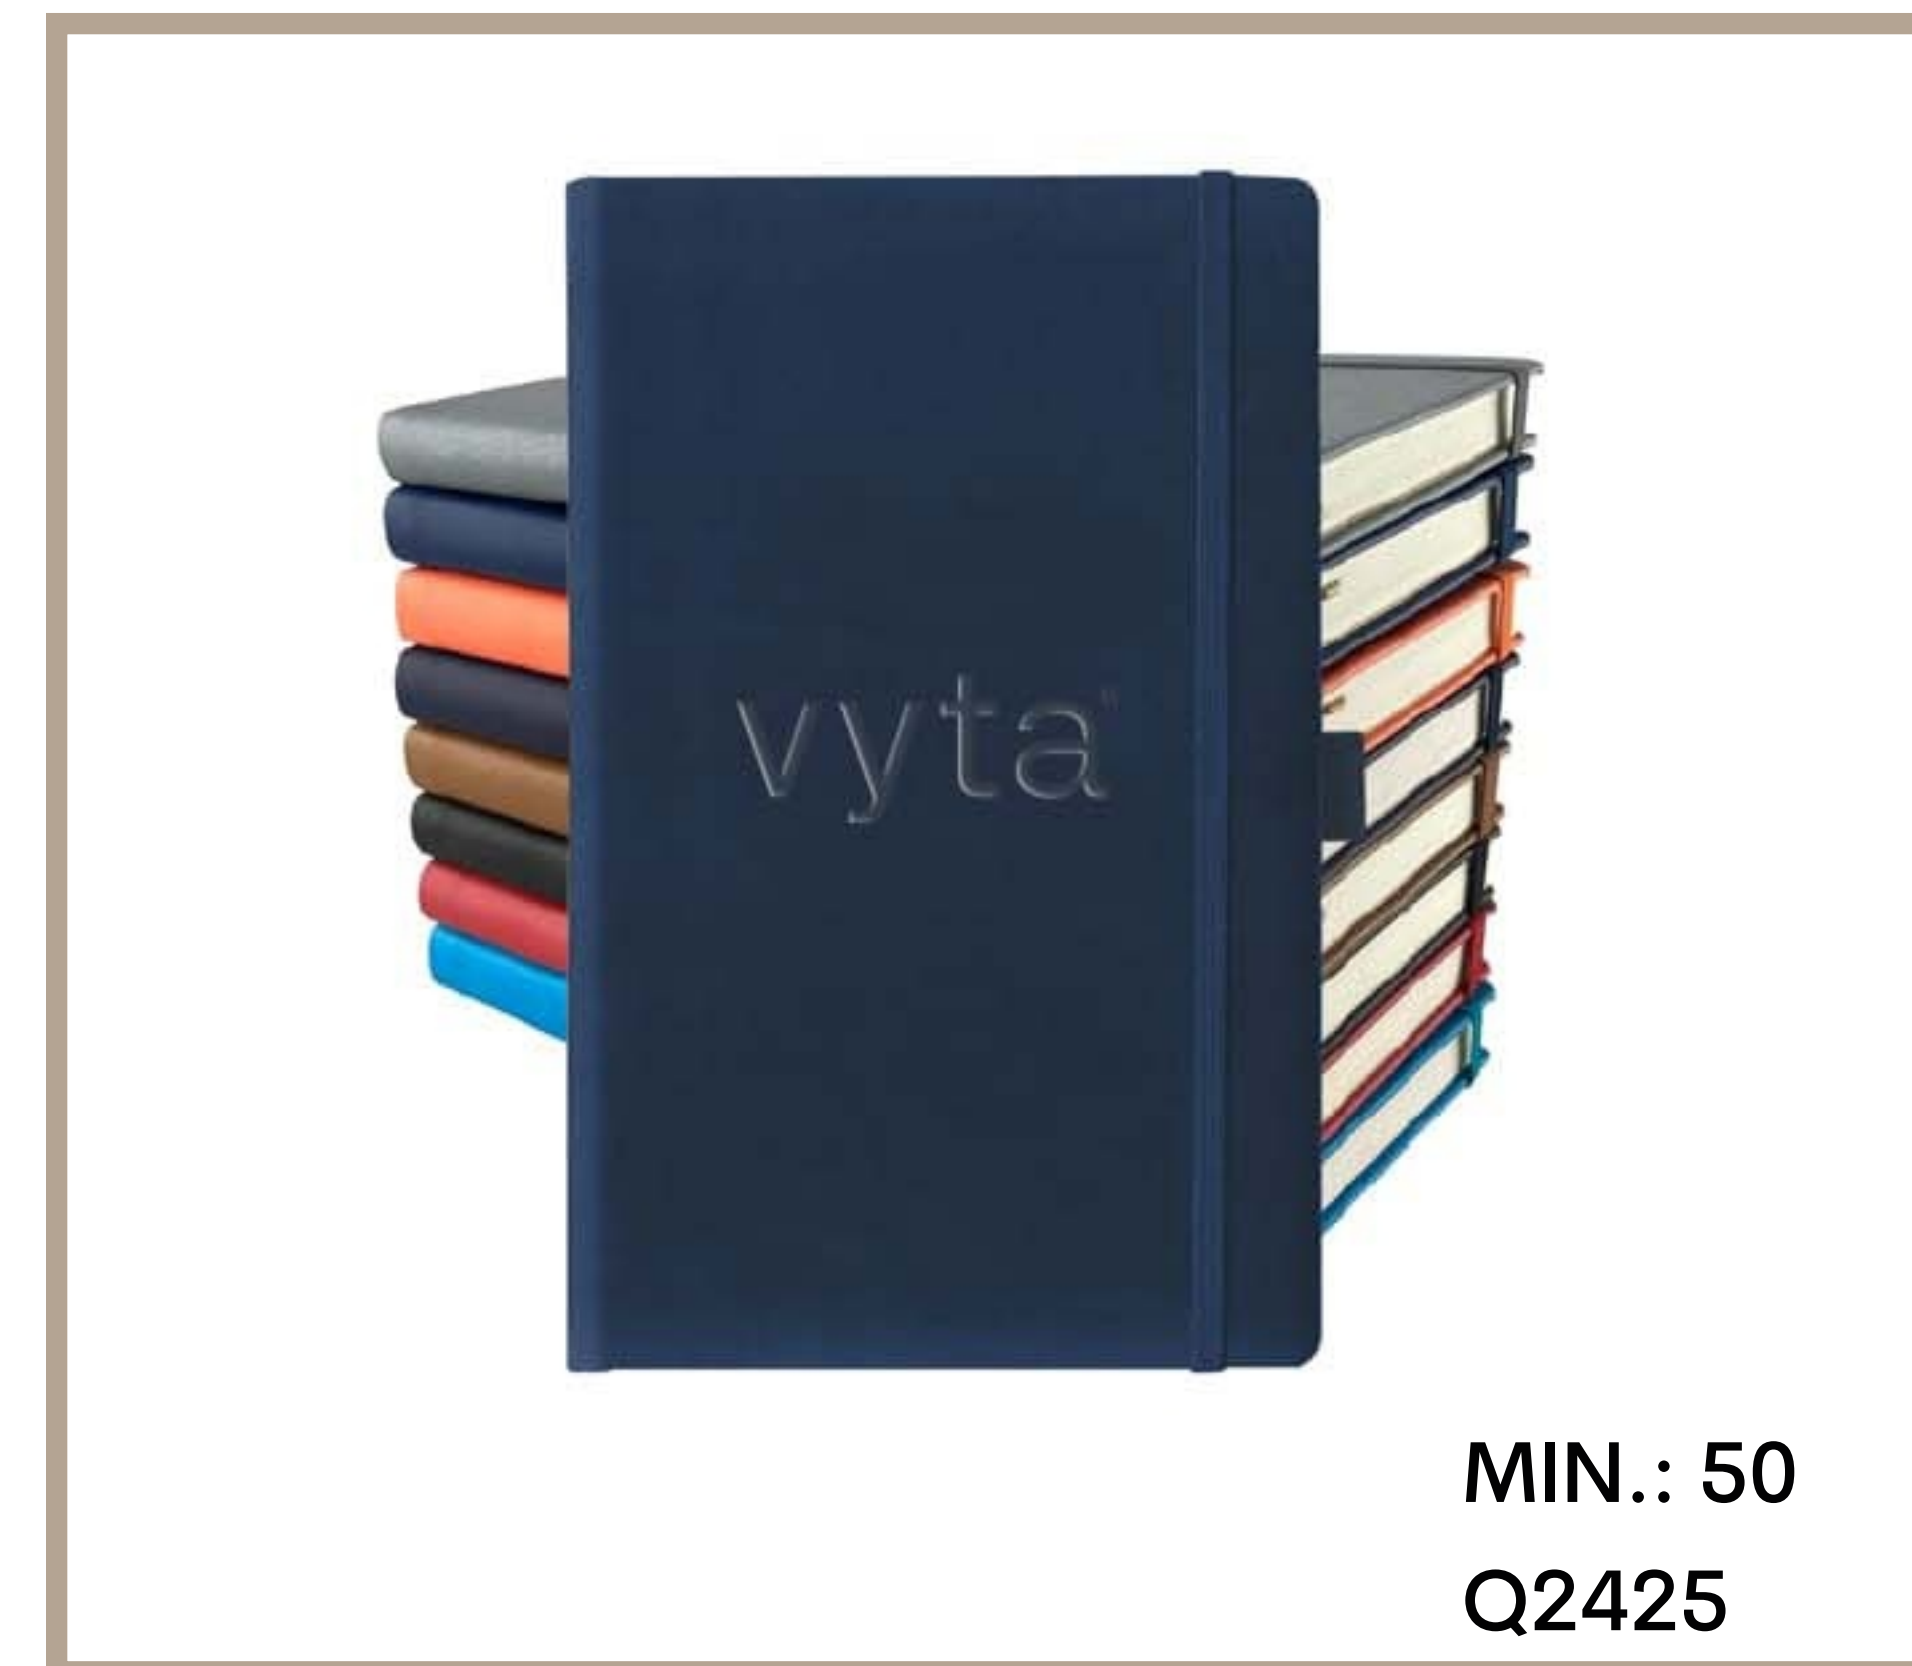

MIN.: 1
PIECE

Journals - Ivory & White Collections

SCAN FOR
PRICING
AND MORE
PRODUCTS

THE IVORY COLLECTION FEATURES HIGH-QUALITY UNCOATED, FSC®- CERTIFIED, PURE CELLULOSE CREAM PAPER AND ROUND CORNERS.

Q5625
Medium Ivory Slim Journal MIN.: 100