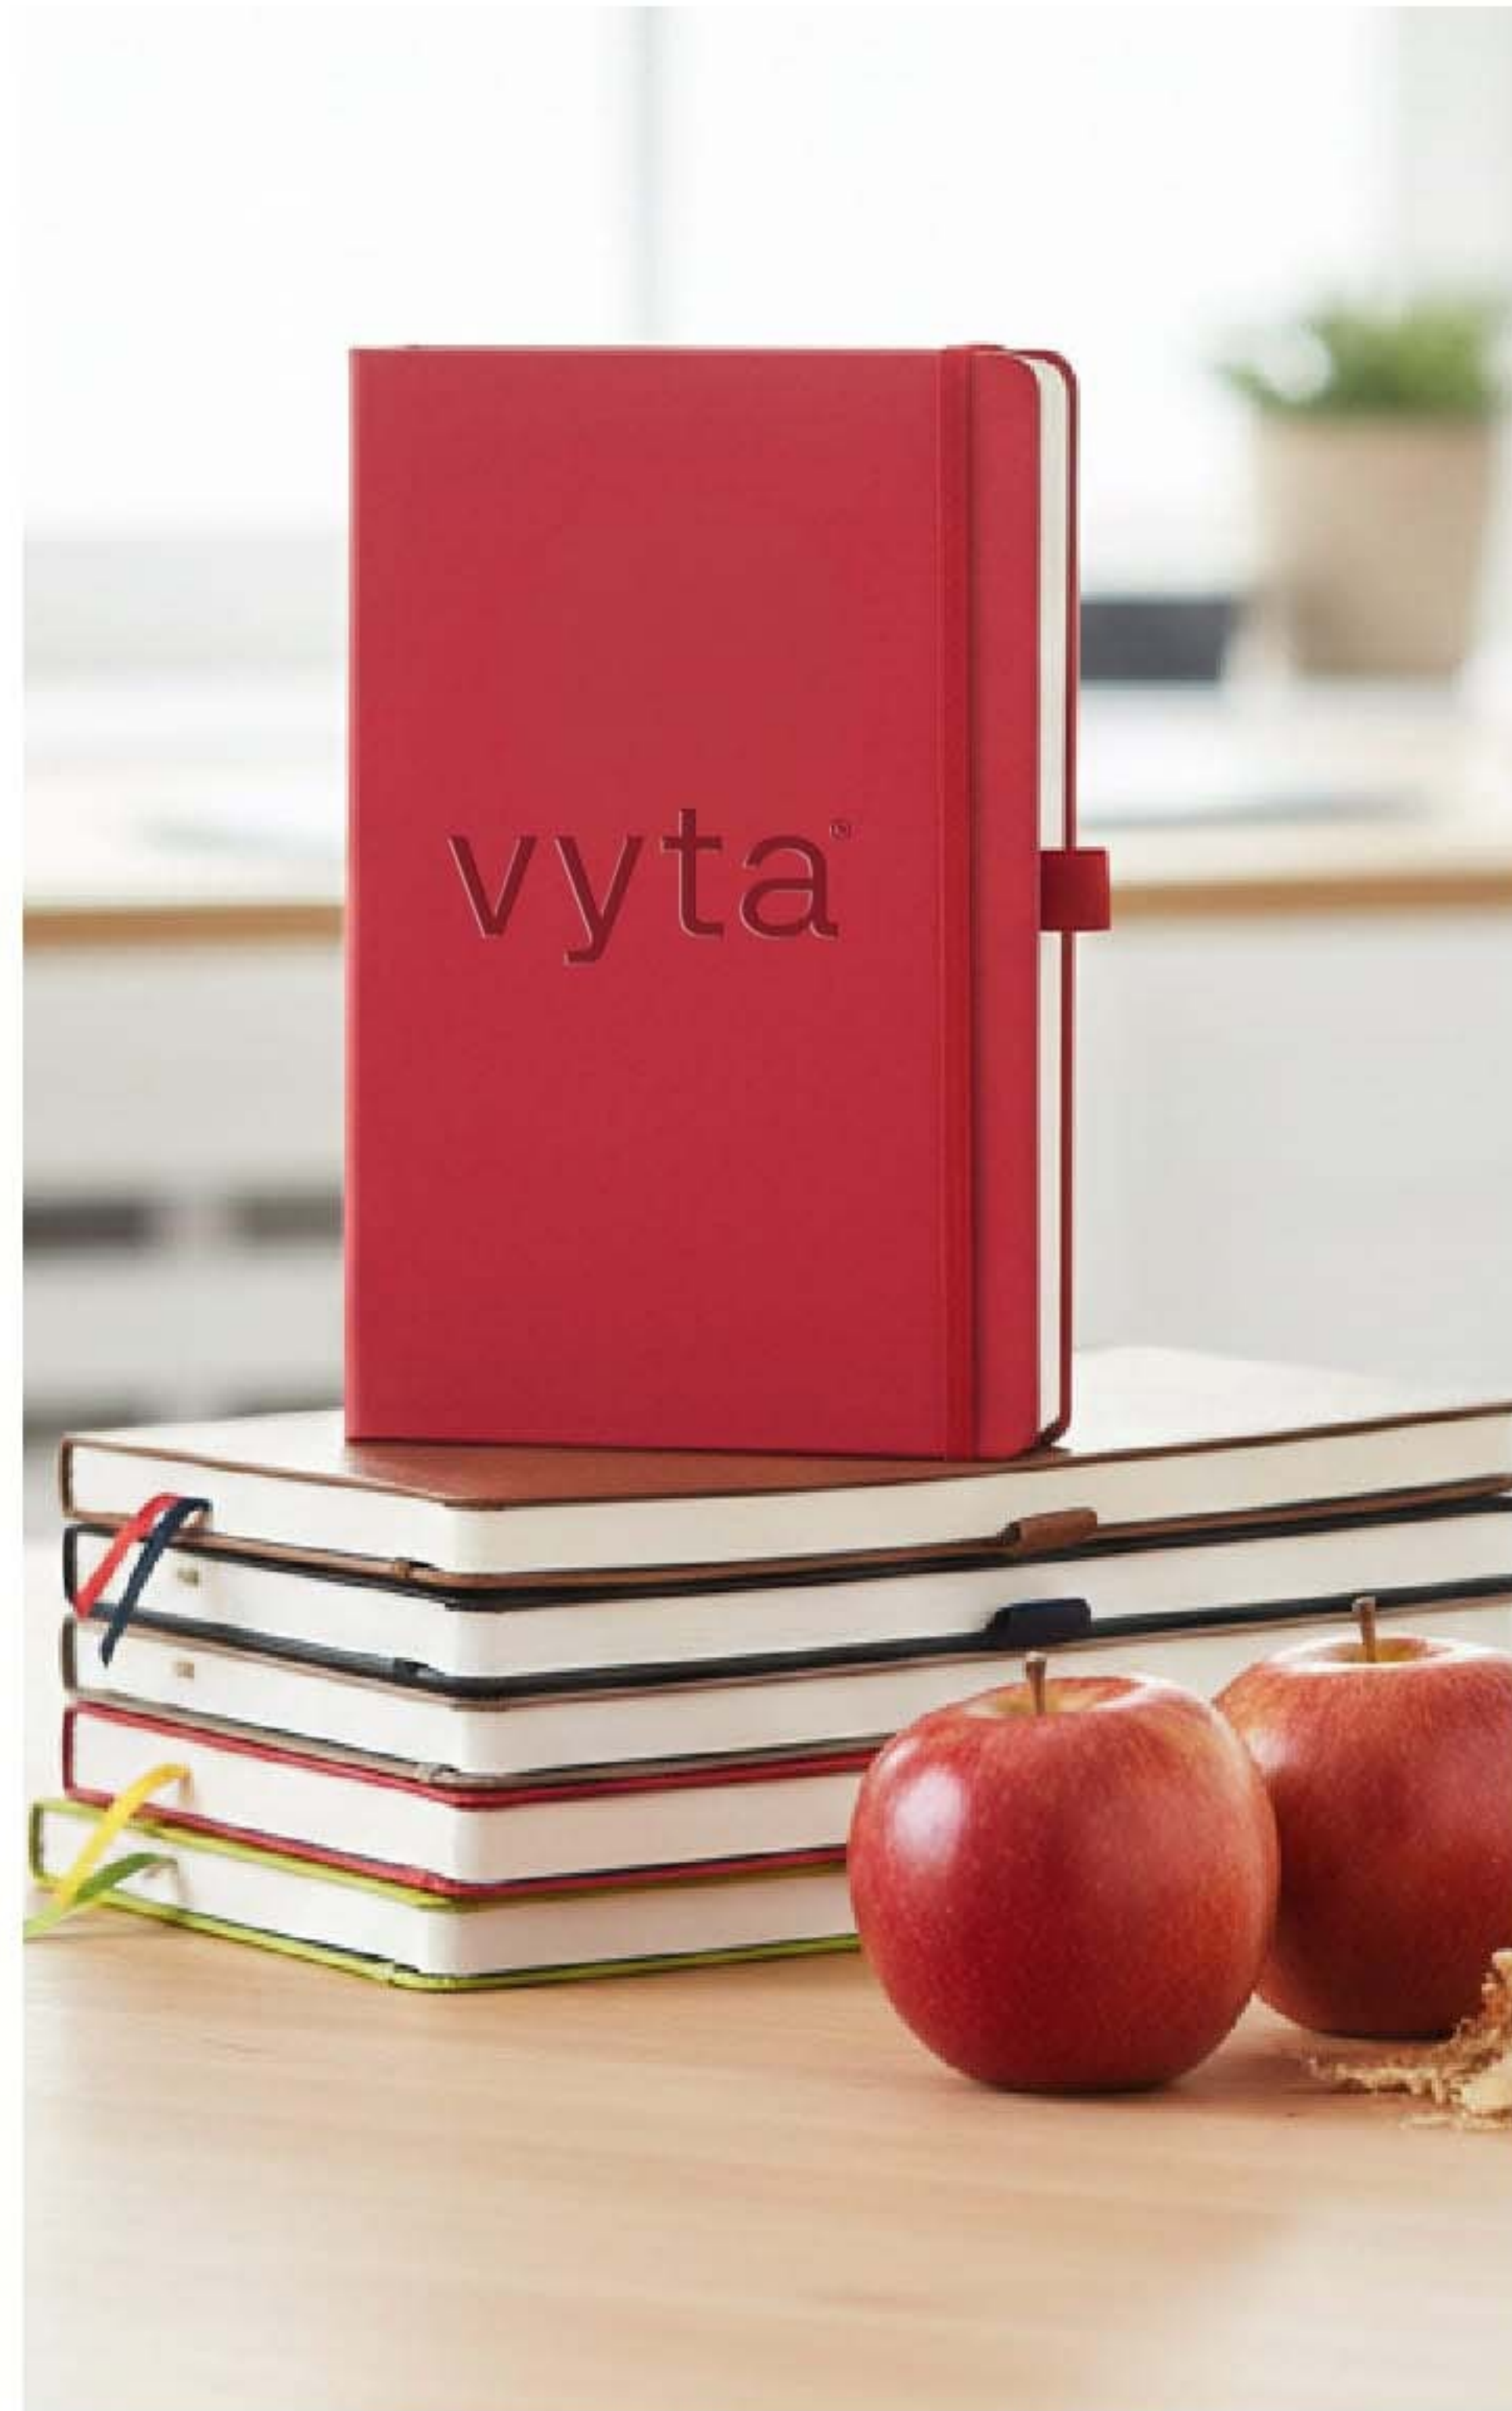

Journals
The Eco Collection

OUR ECO COLLECTION FEATURES JOURNALS MADE FROM APPLES, RECYCLED PLASTIC BOTTLES, AND TOP-QUALITY RECYCLED PAPER.

Appeel Grande Journal, Made from apples. Using pulp for the pages and peels for the cover, creating a 100% post-consumer product. Featuring 192 lined apple-paper pages, a gold ribbon marker, elastic closure, pen loop, and a back paper pocket – 7 11/16" x 9 15/16". Product is scented to give the full experience.

MIN.: 50
M48YK

Appeel Medio Journal, Made from apples. Using pulp for the pages and peels for the cover, creating a 100% post-consumer product. Featuring 192 lined apple-paper pages, a gold ribbon marker, elastic closure, pen loop, and a back paper pocket – 5 1/4" x 8 3/8". Product is scented to give the full experience.

MIN.: 50
M39YK

Oceano Eco-Recycled Journal, Made from ocean-recovered plastic bottles. Transformed into an Eco-Friendly polyester cover fabric. Featuring 160 recycled numbered pages with grey dotted lines and an index, a matching elastic closure, pen loop, and ribbon marker – 5 1/4" x 8 3/8".

MIN.: 50
QG18V

Samoa 100% Recycled Journal, Made from 100% top-quality recycled paper. Transformed into an Eco-Friendly polyester cover fabric. Featuring 160 recycled numbered pages with grey dotted lines and an index, a matching elastic closure, pen loop, and ribbon marker – 5 1/4" x 8 3/8".

MIN.: 50
QG118