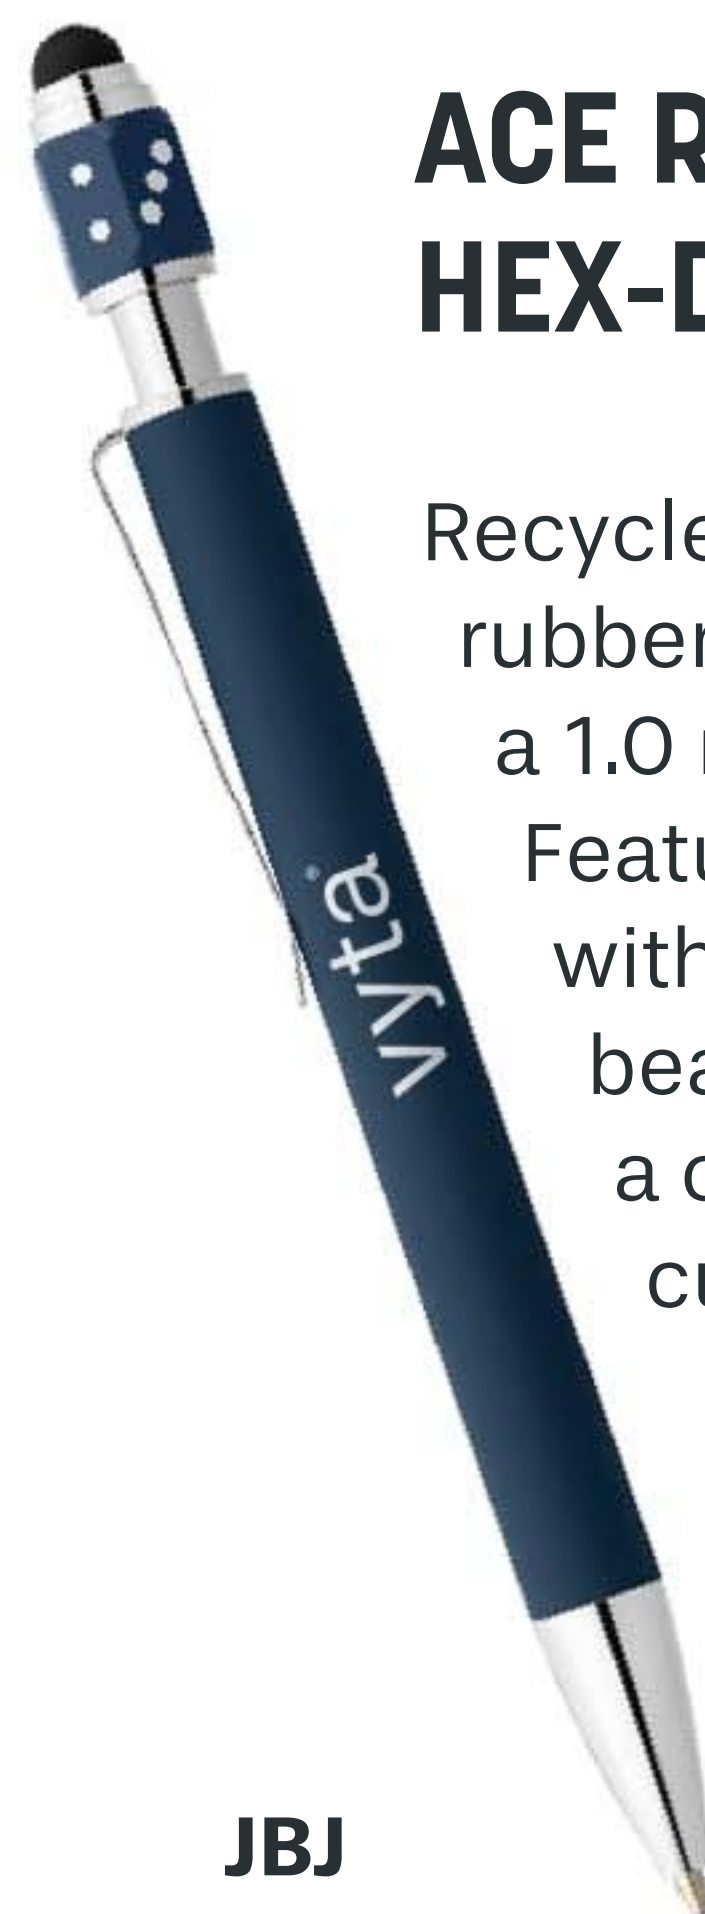

ACE RECYCLED ALUMINUM HEX-DICE SPINNER PEN

Recycled aluminum pen with a rubberized finish, chrome accents, and a 1.0 mm Dokumental® refill (500 m). Features a hex-shaped ABS spinner with dice-style markings and quiet bearing, a black rubber stylus, and a chrome steel clip with arrow cut-out.

NEW!

JBJ