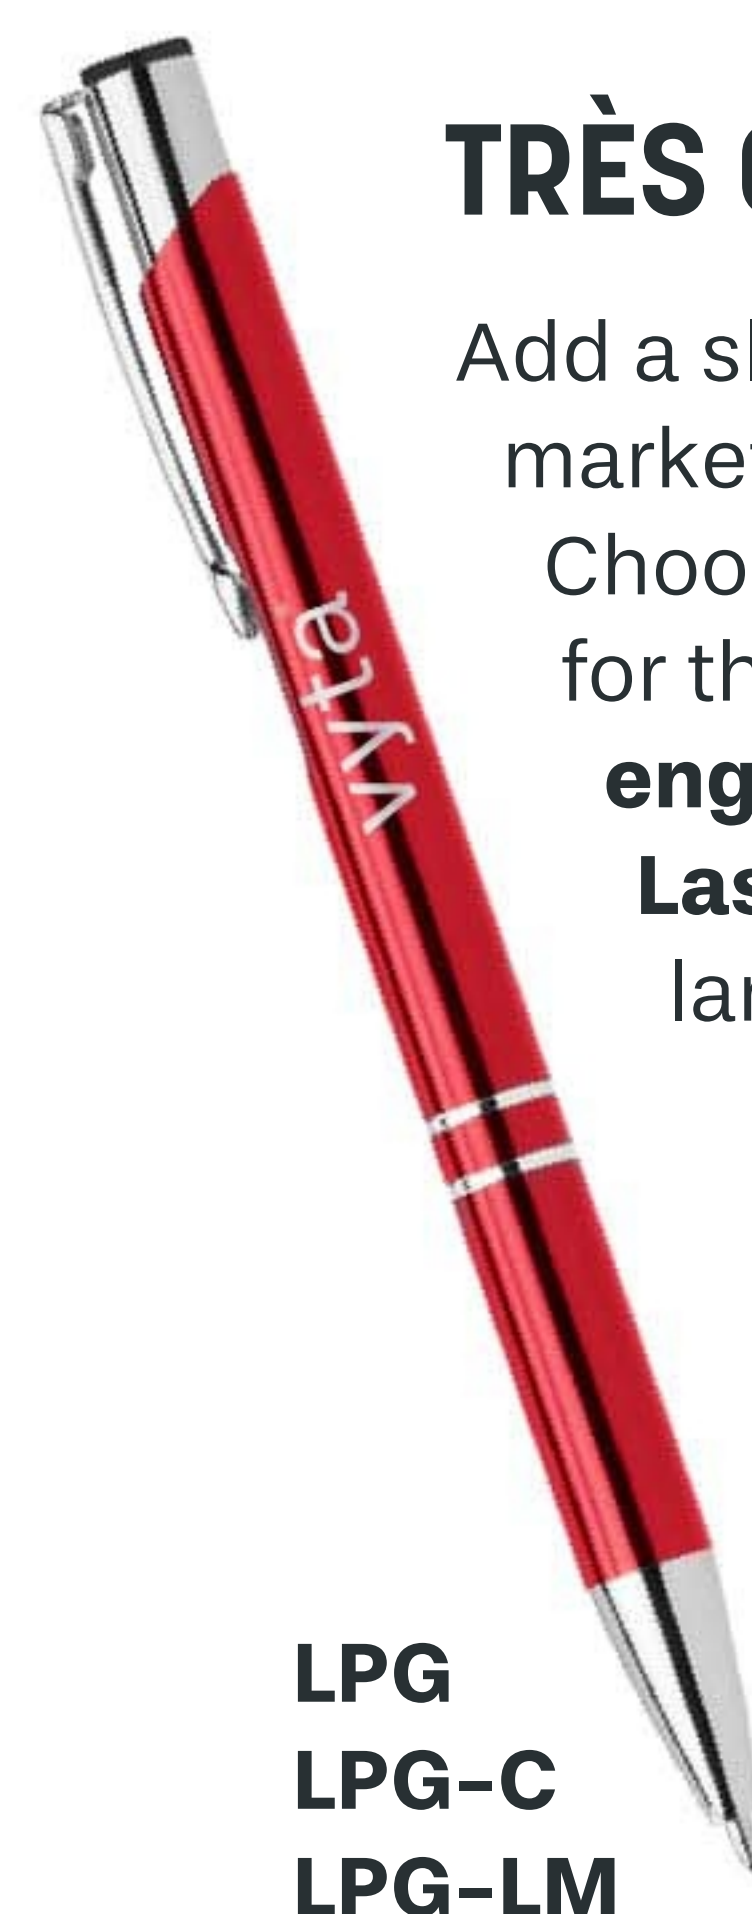

TRÈS CHIC

Add a sleek and refined look to your marketing plan with the Tres-Chic Pen. Choose from an assortment of colours for this popular pen. **Available in laser engraved, full colour imprint or LaserMax,** a process that provides the largest engraving area in the market.

LPG
LPG-C
LPG-LM