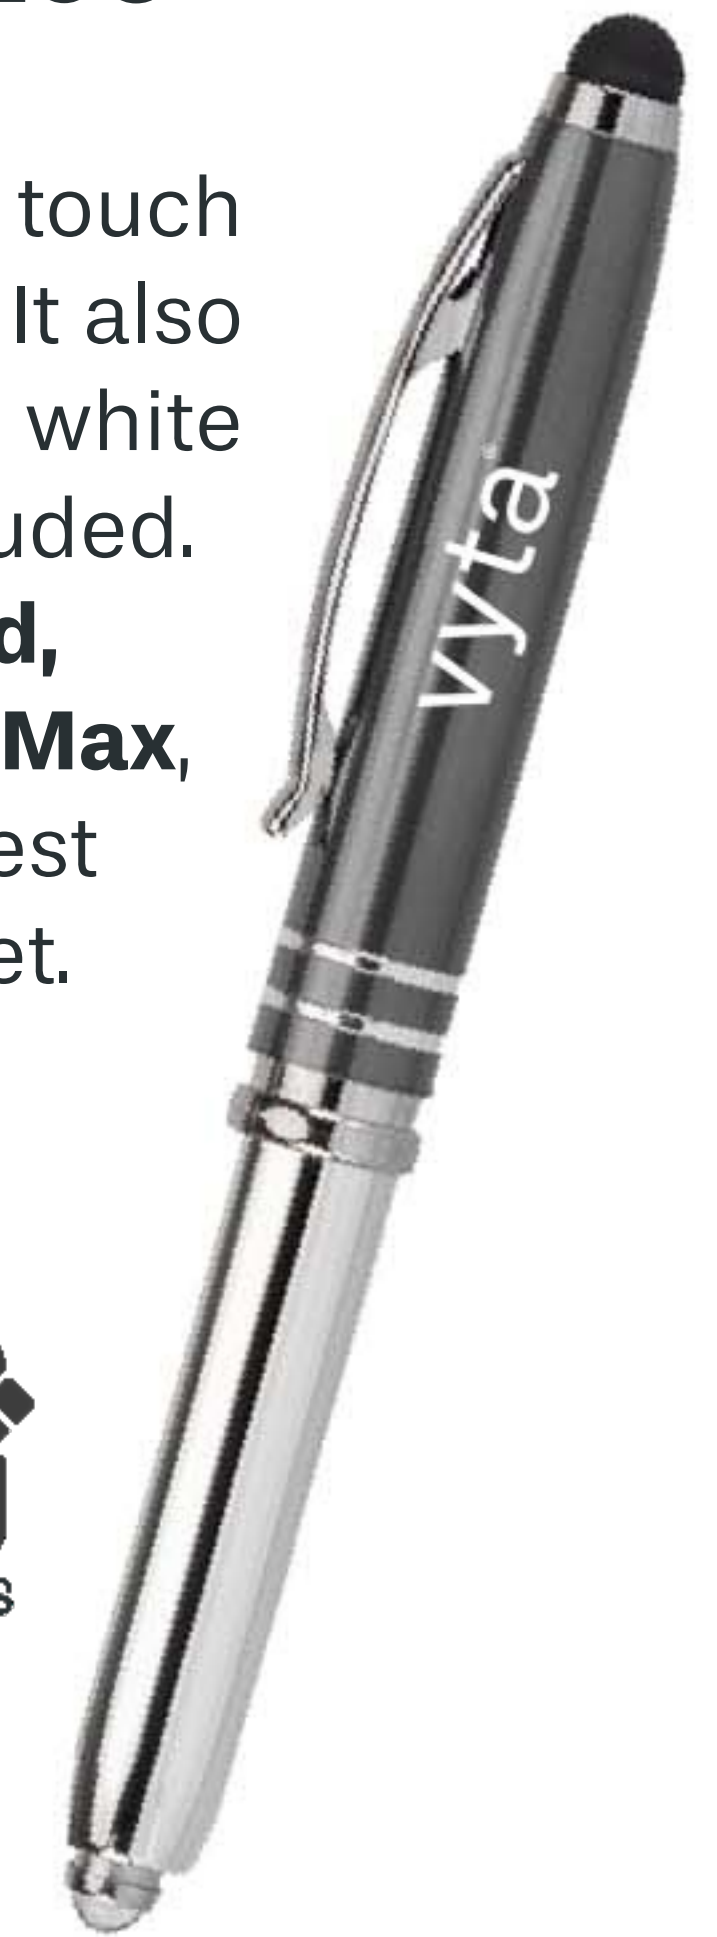

VIVANO DUO W/ STYLUS

This popular pen features a touch stylus at the top of the cap. It also has a push activated bright white LED light, batteries are included. **Available in laser engraved, full colour imprint or LaserMax,** a process provides the largest engraving area in the market.

LWF
LWF-C
LWF-LM