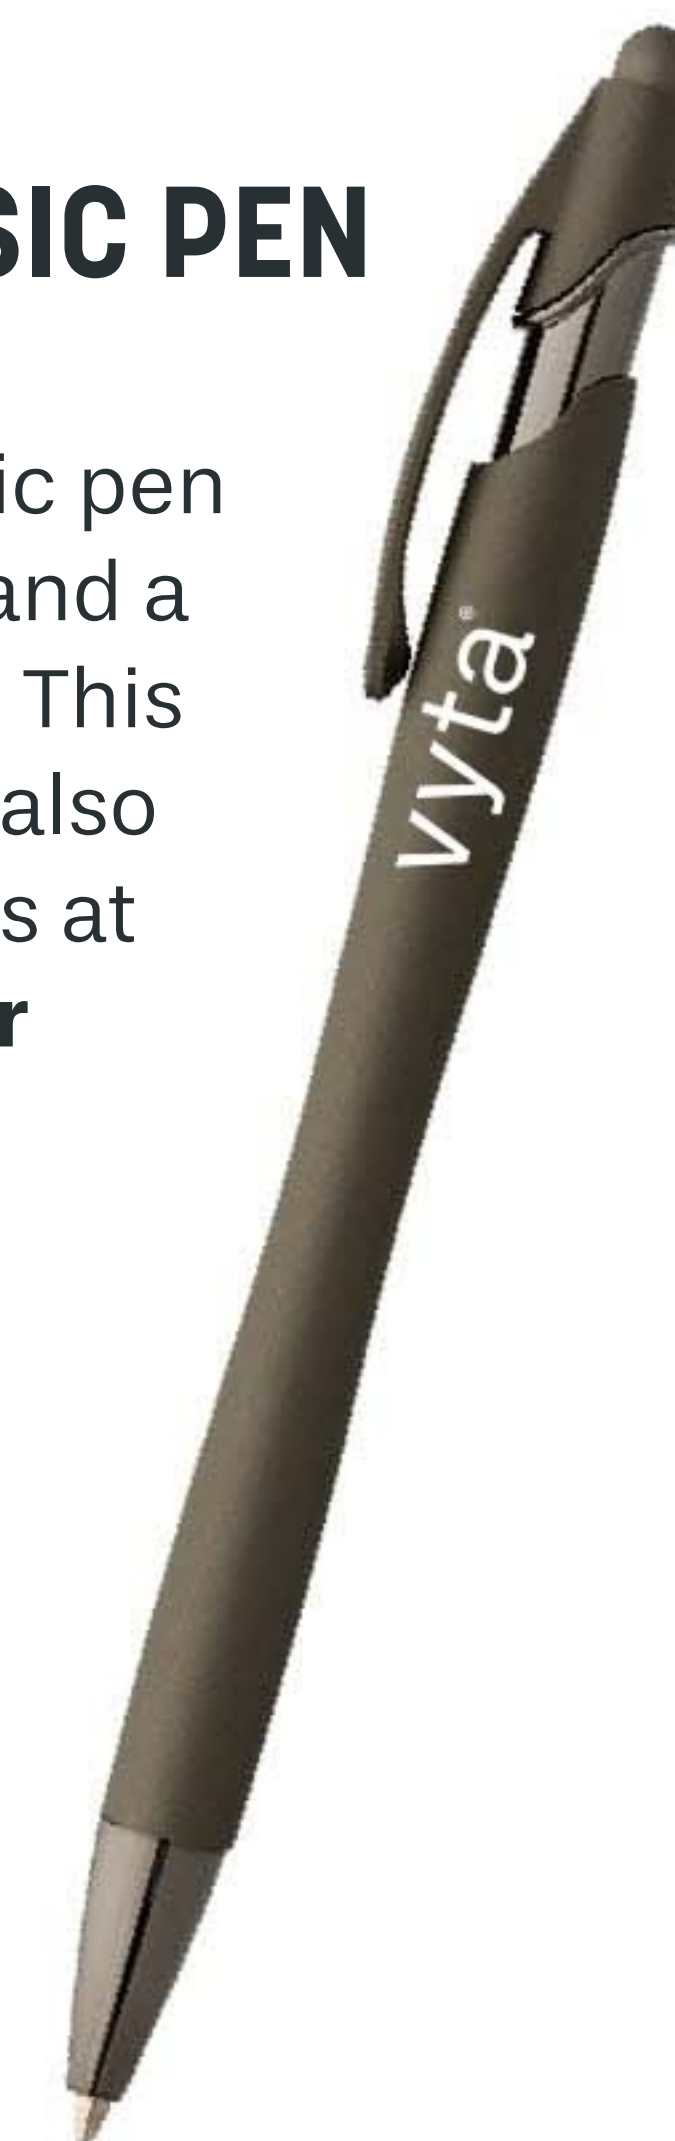

AHB
AHB-C

LA JOLLA SOFTY MONOCHROME CLASSIC PEN

A sophisticated, stylish plastic pen with modern matching trim and a soft-touch rubberized finish. This medium black ballpoint pen also features a touchscreen stylus at the top. **Available in 1 colour or full colour imprint.**