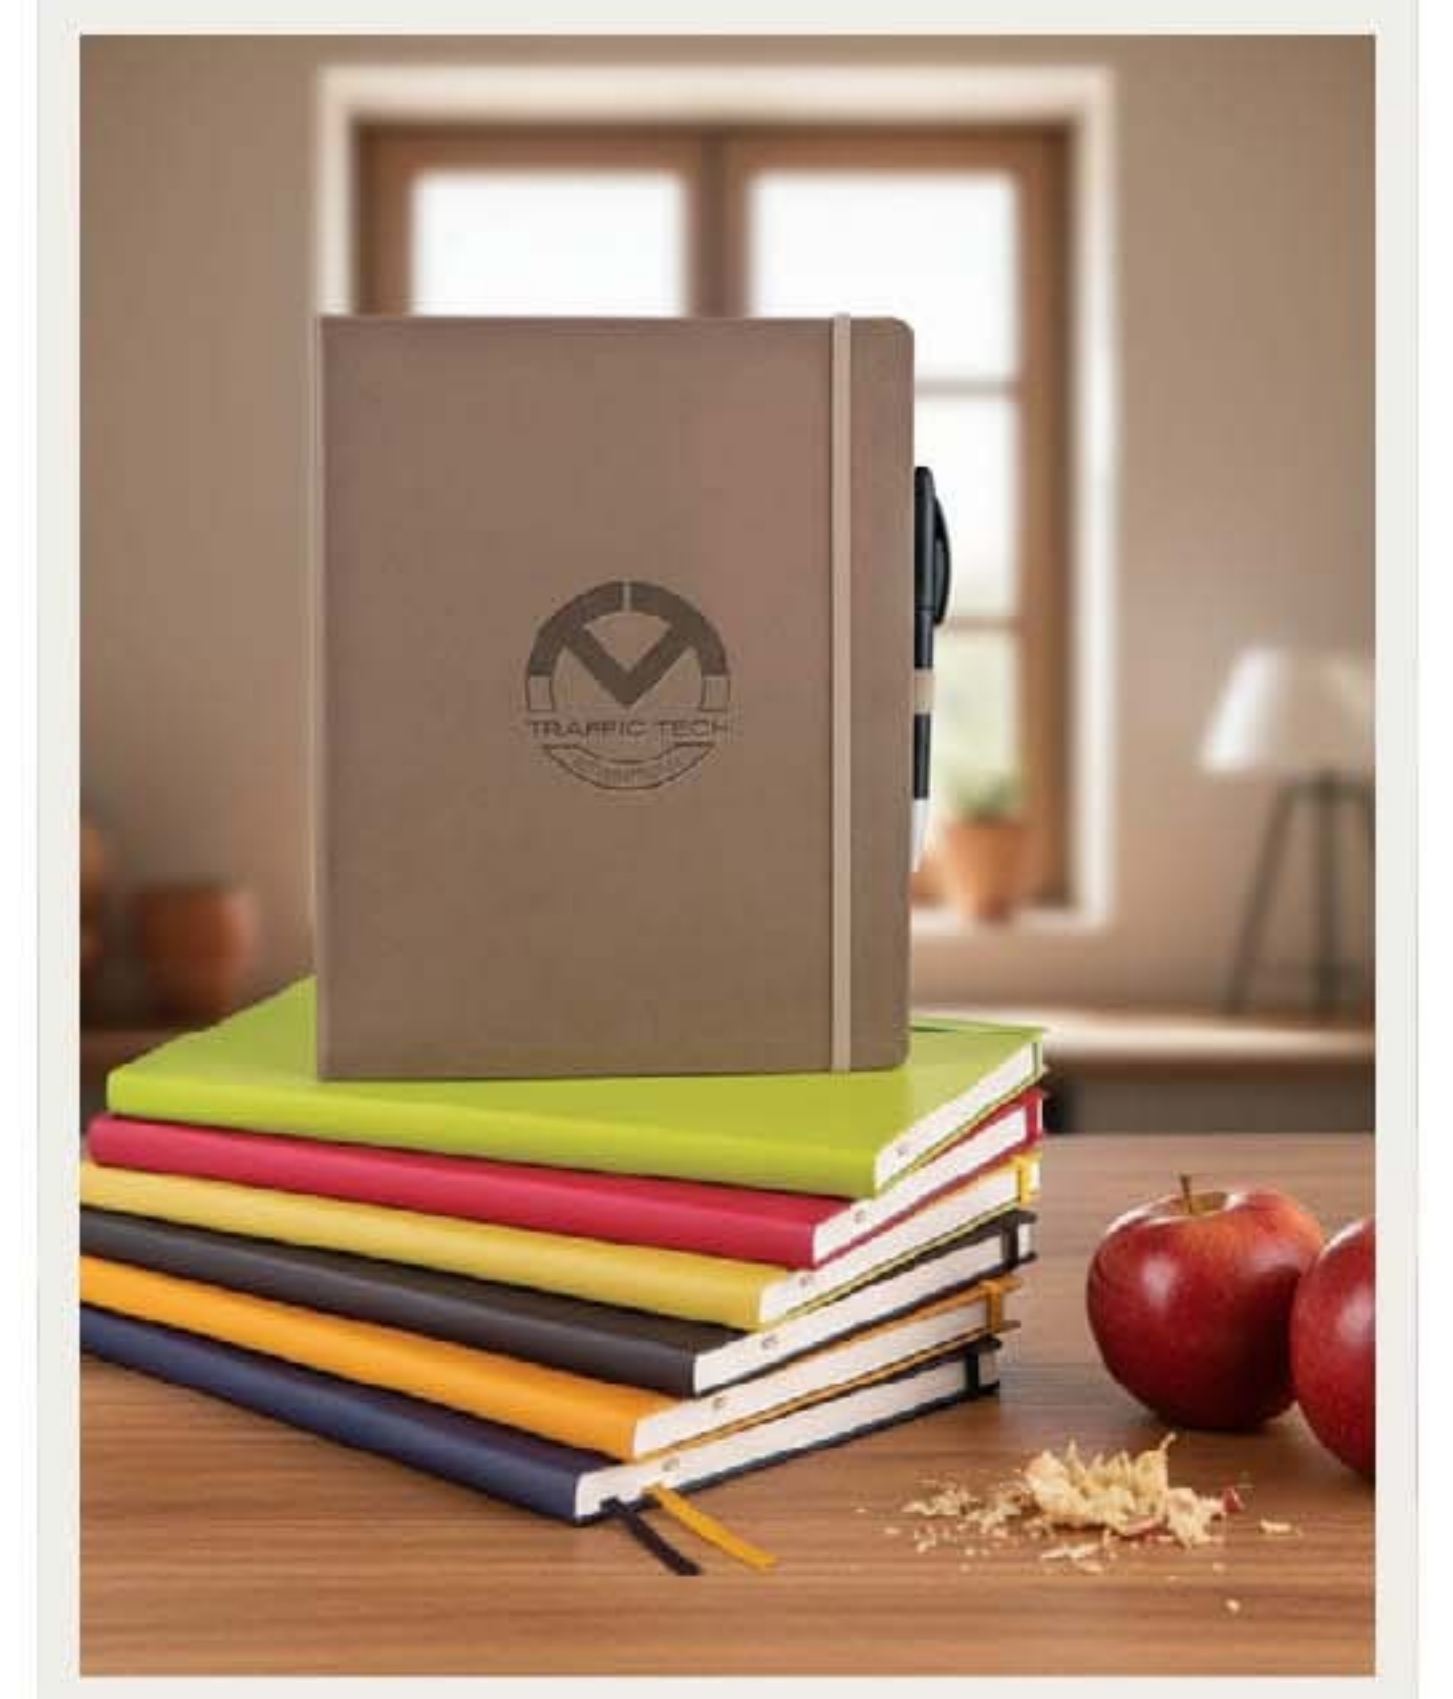

BEST SELLING MERCH 2026

Colour of the Year 2026
Cloud Dancer
11-4201

vyta®

TOP PROMOTIONAL PRODUCTS INDUSTRY STATISTICS

85%

OF CONSUMERS REMEMBER THE ADVERTISER ON A PROMOTIONAL PRODUCT

SOURCE: ADVERTISING SPECIALTY INSTITUTE