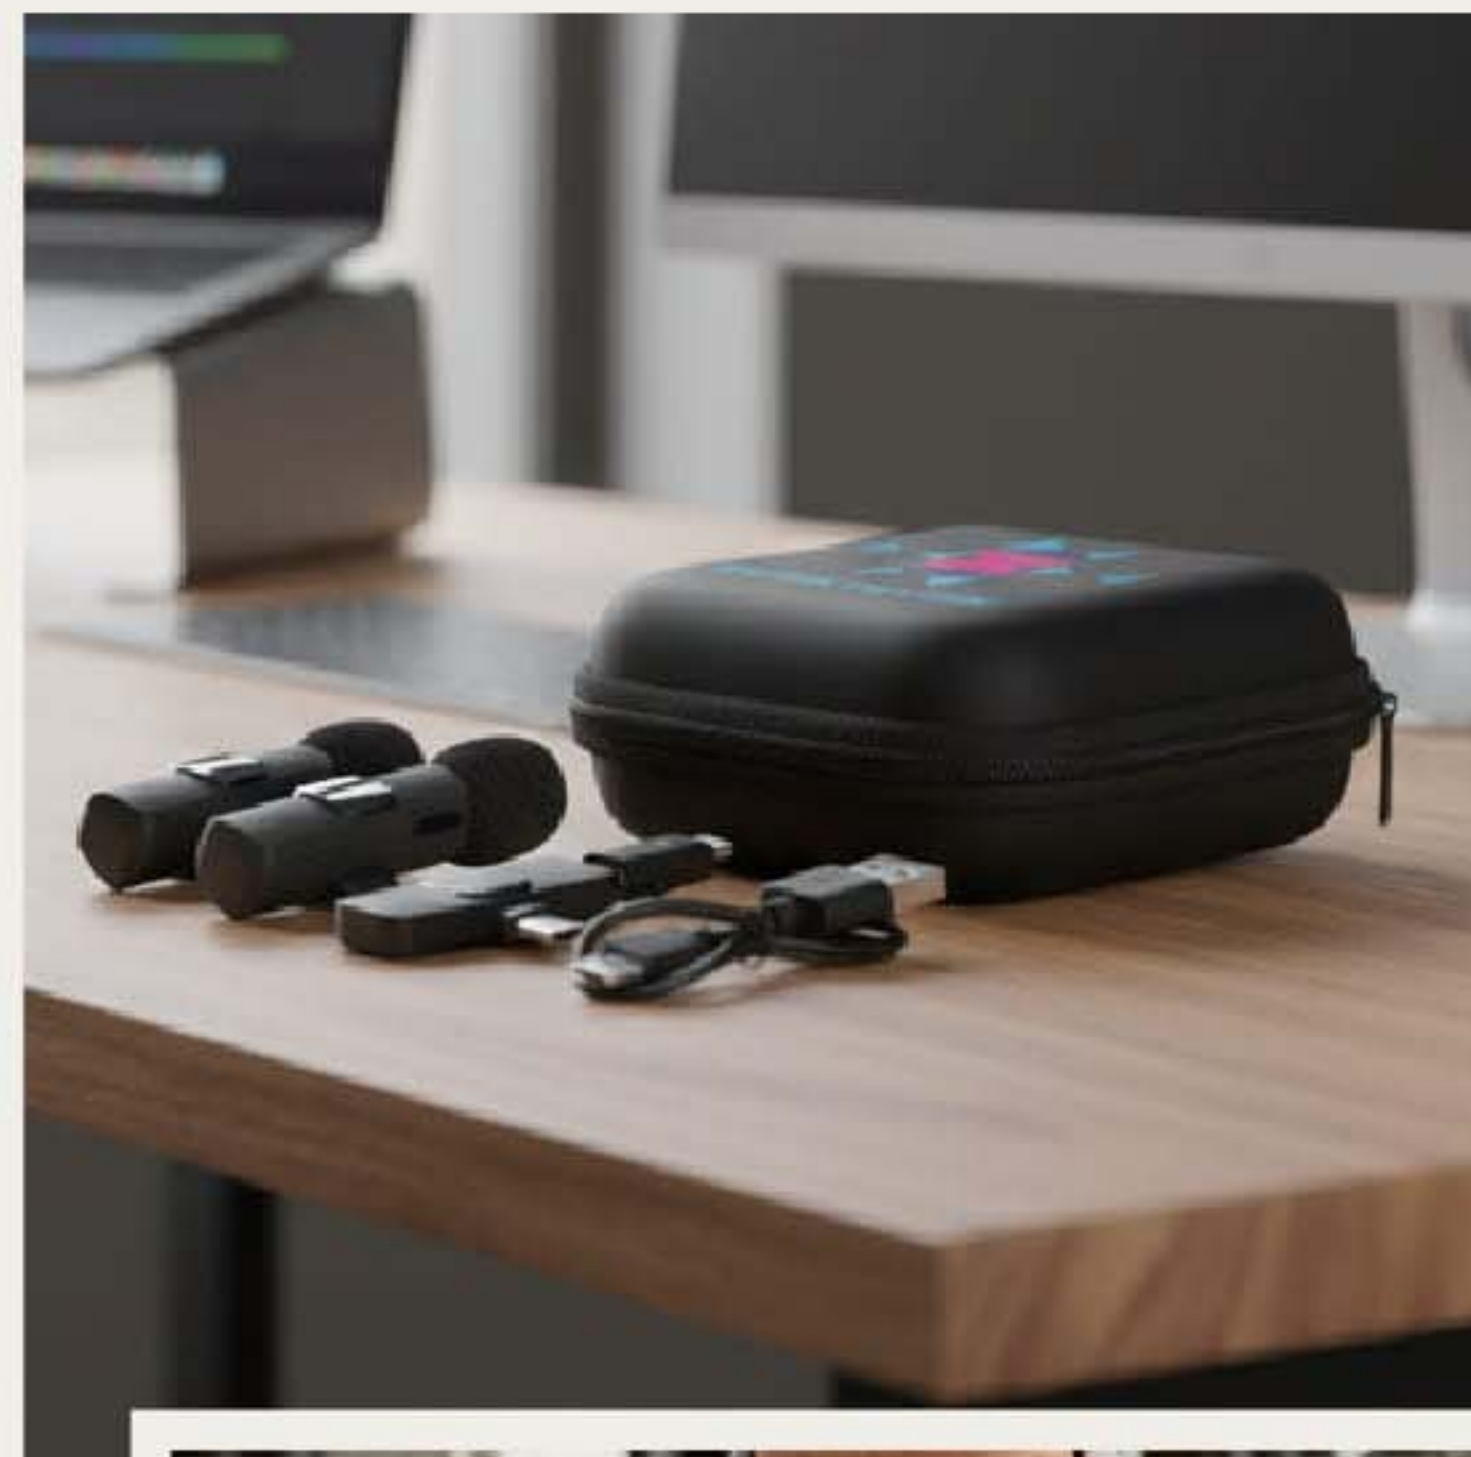

BEST SELLING MERCH 2026

Colour of the Year 2026
Cloud Dancer
11-4201

vyta®

TOP PROMOTIONAL PRODUCTS INDUSTRY STATISTICS

85%

OF CONSUMERS REMEMBER THE ADVERTISER ON A PROMOTIONAL PRODUCT

SOURCE: ADVERTISING SPECIALTY INSTITUTE