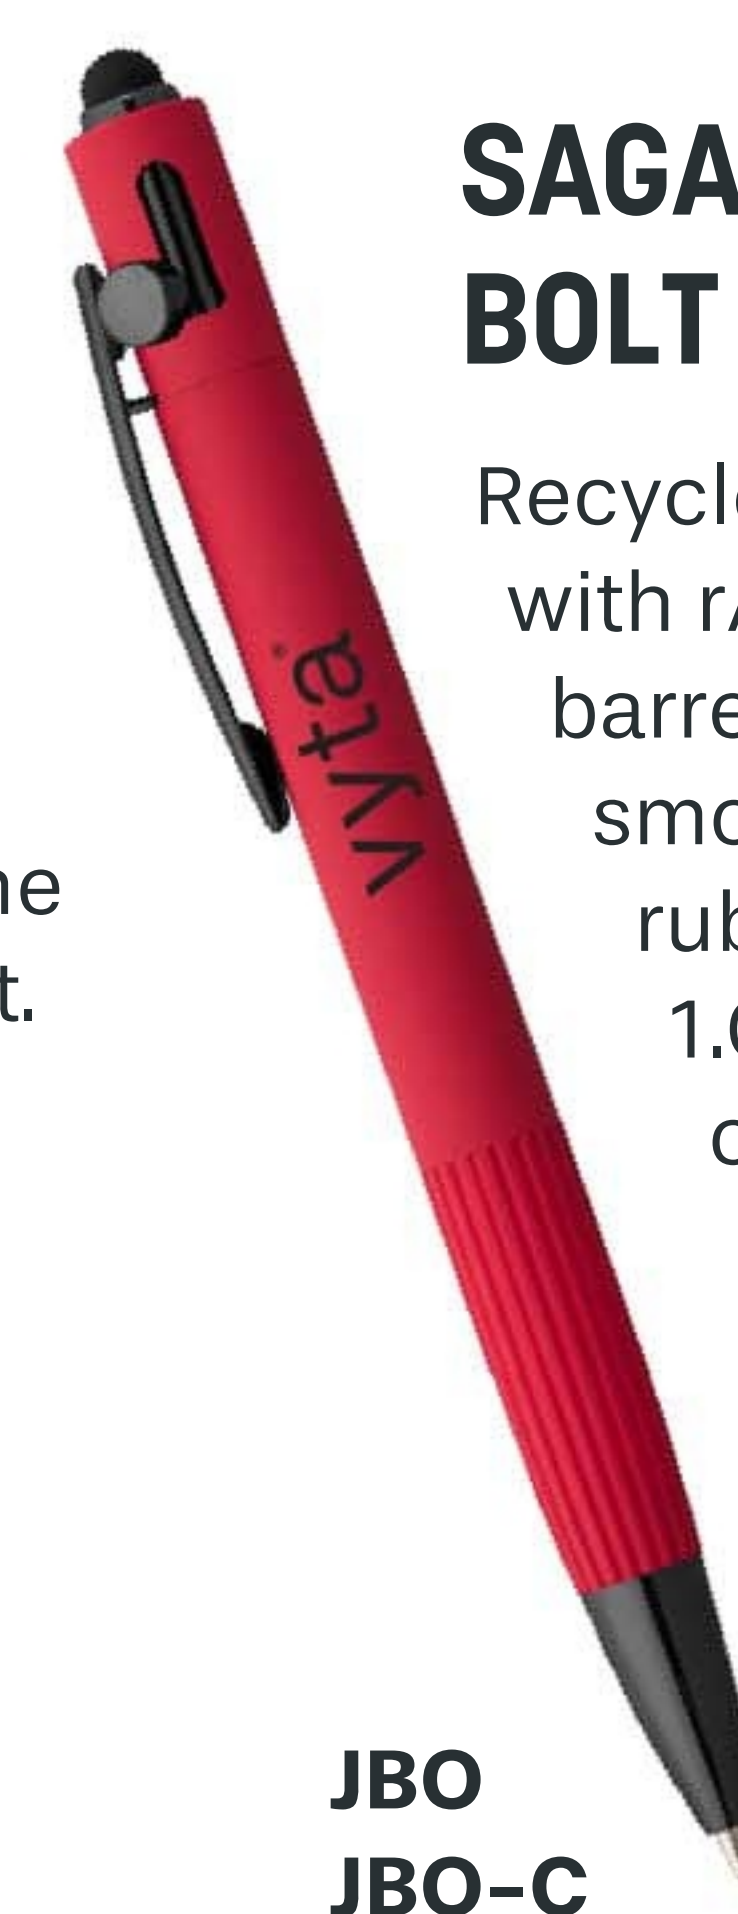

NEW!

JBO
JBO-C

Plastic Pens

SCAN FOR
PRICING
AND MORE
PRODUCTS

LA JOLLA

MIN.: 250

LA JOLLA STYLUS

Featuring a sleek metallic barrel, matching clip, polished chrome accents and a professional stylus. **Available in 1 colour or full colour imprint.**