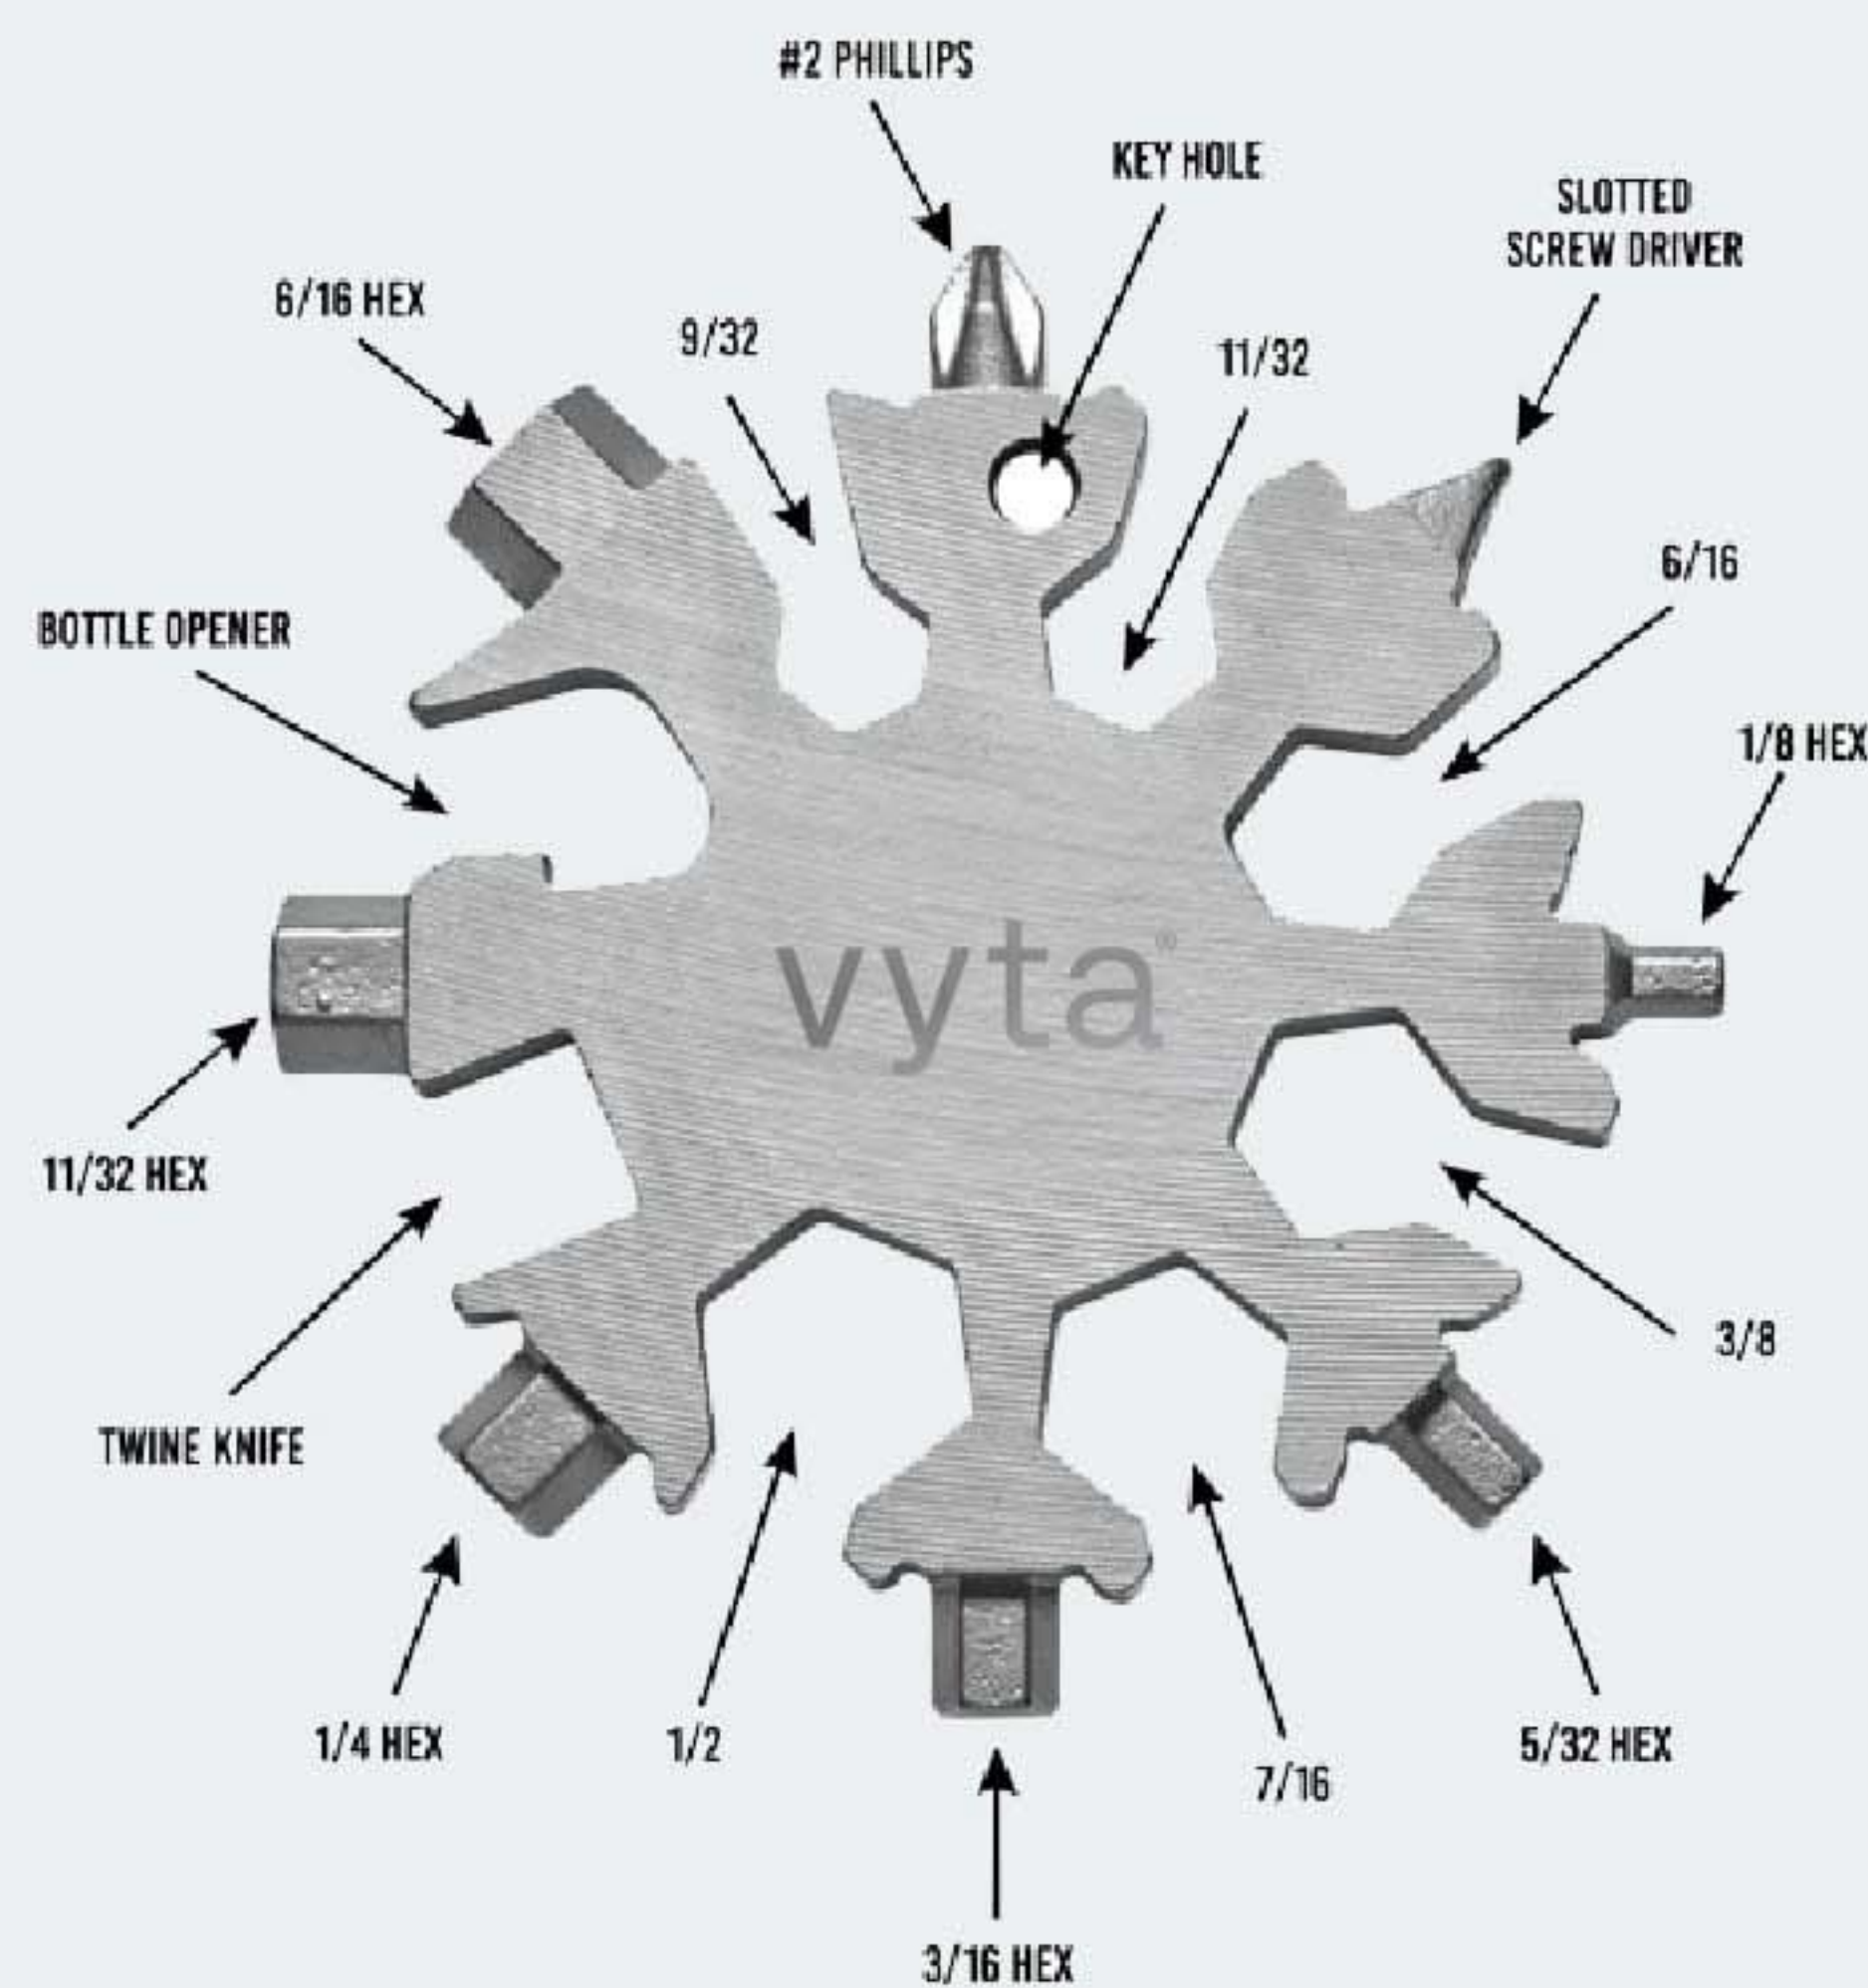

"AA" MINI MAGLITE®

- Maglite's best selling size at 5.75" in length
- Comes with 2 AA batteries and packaged in a sleek, black box
- Maglite is a USA Manufacturer

MIN.: 36
M2A

ELECTRIC CANDLE LIGHTER

- 9" Electric Lighters create a tiny electric arc, hot enough to light anything a normal lighter can
- No flames, no butane
- Completely windproof and rechargeable

MIN.: 48
9310

SNOWFLAKE MULTI TOOL

- 2 1/5" Diameter with 17 tools in one uniquely-shaped stainless-steel keychain device
- The snowflake design allows for tons of tools in a compact tool featuring: Slotted screwdriver, box cutter, rope cutter, bottle opener, key hole, Phillips screwdriver, multiple wrenches, and multiple Hex wrenches

MIN.: 72
4361

CEDAR CREEK® VERSA CARABINER MULTI-TOOL

- A 2.6" long keychain-sized carabiner multi tool with a durable stainless-steel body and 6 functions
- Feature tools include a carabiner, box cutter, bottle opener, Phillips driver, flathead driver, and 4 hex wrench sizes